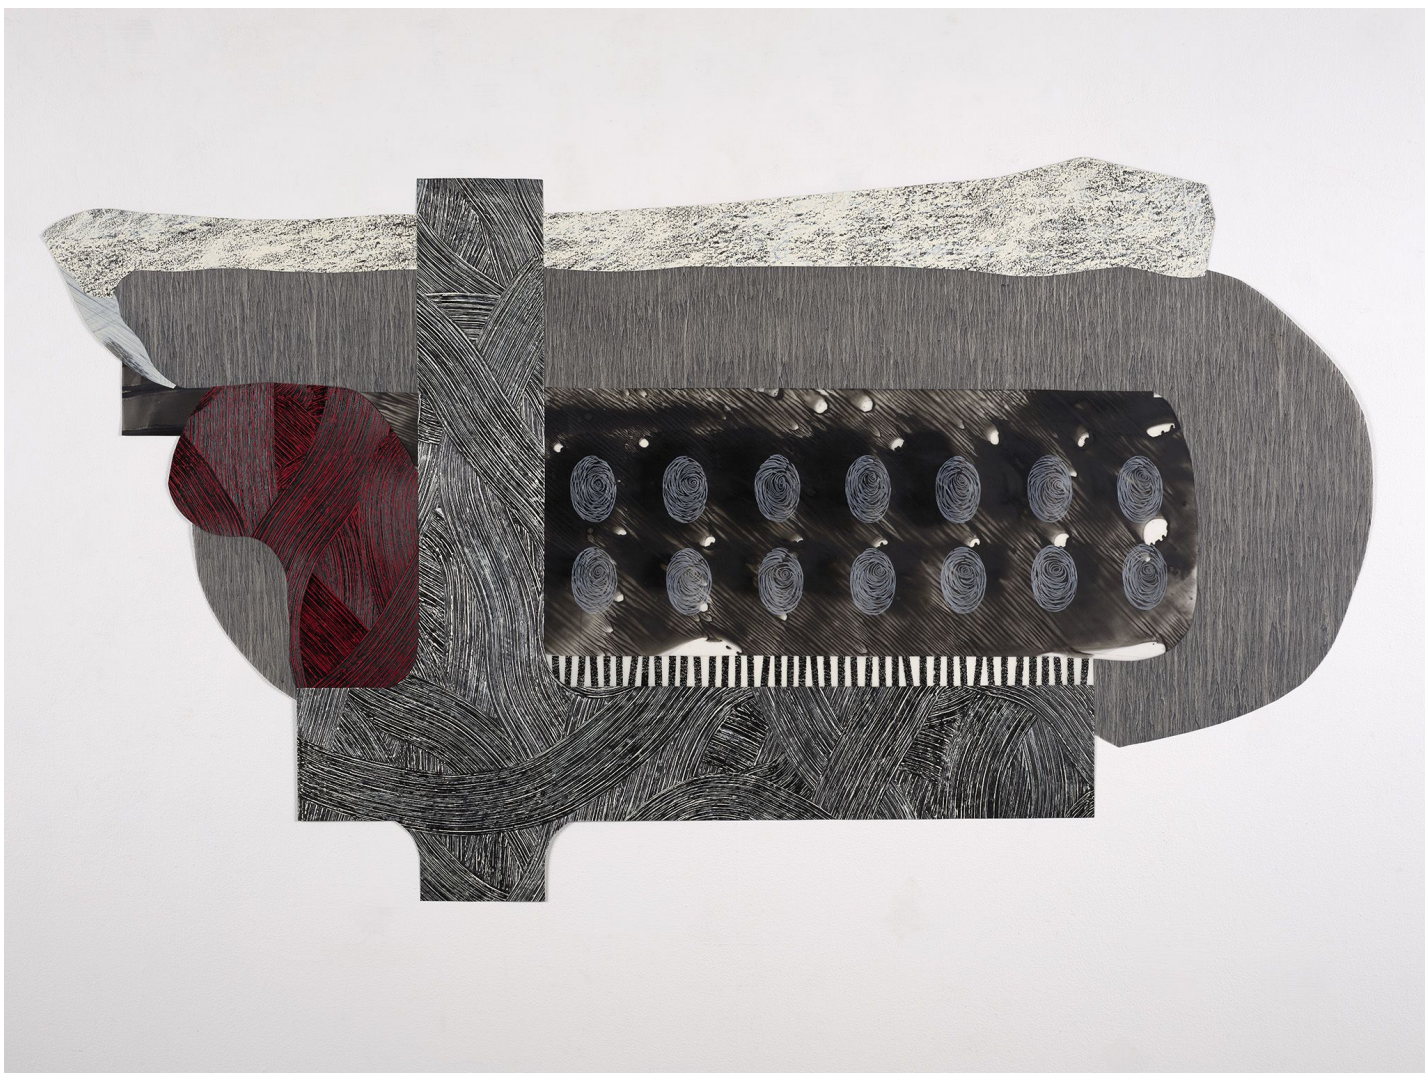

BERRY ■ CAMPBELL

Nanette Carter, *Cantilevered #49*, 2019
Oil on Mylar, 33 1/2 x 60 in. (85.1 x 152.4 cm)
CAR-00012