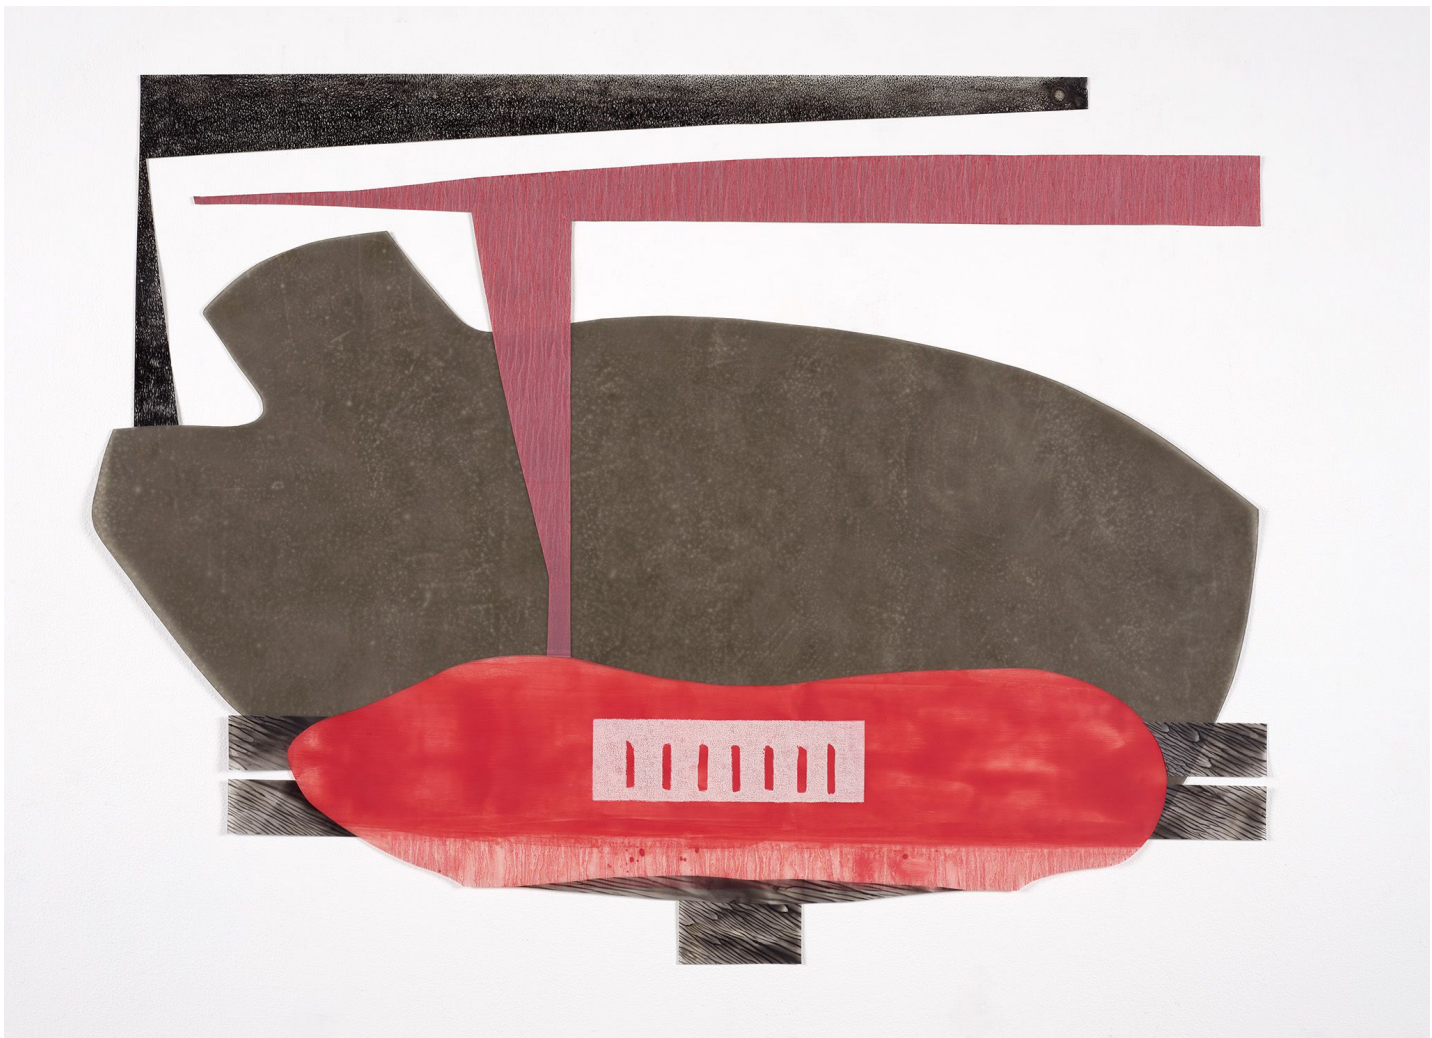

# BERRY ■ CAMPBELL

Nanette Carter, *Cantilevered #32*, 2017  
Oil on Mylar, 32 1/2 x 39 in. (82.5 x 99.1 cm)  
CAR-00011