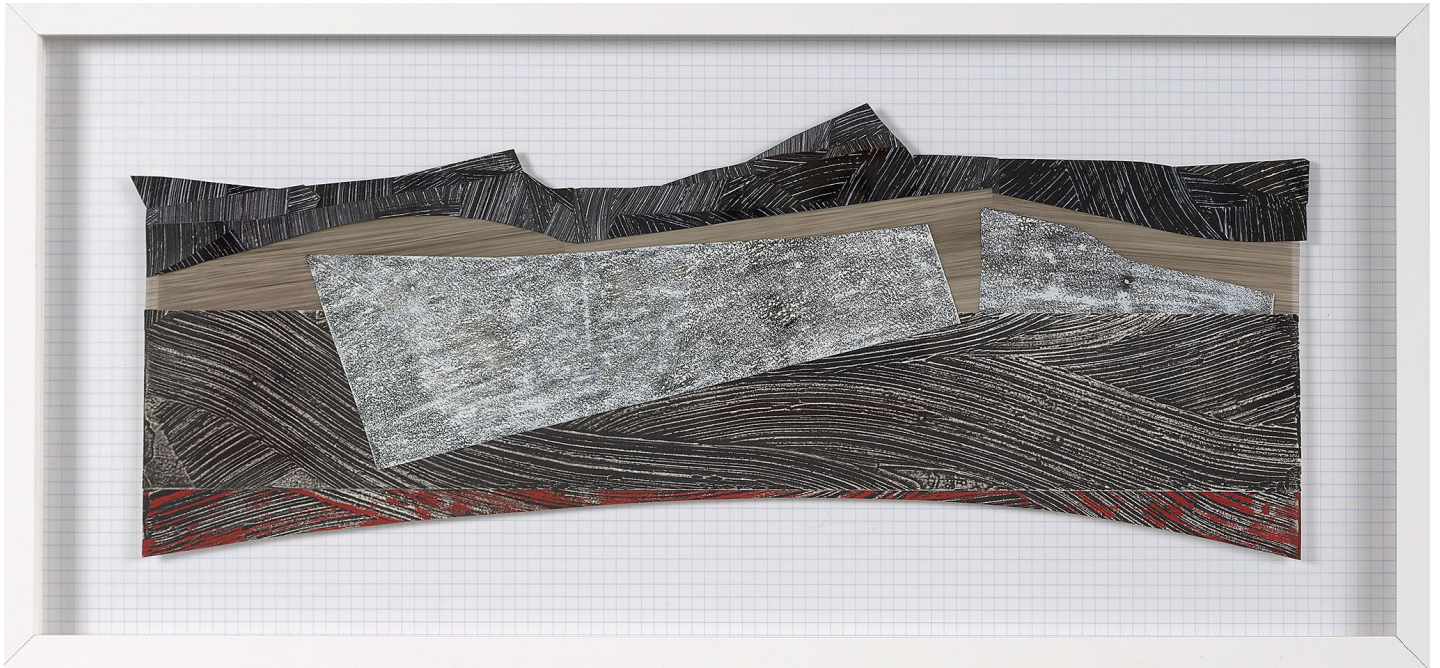

BERRY ■ CAMPBELL

Nanette Carter, *The Weight #25*, 2019
Oil on Mylar, 9 x 23 1/4 in. (22.9 x 59 cm)
CAR-00009