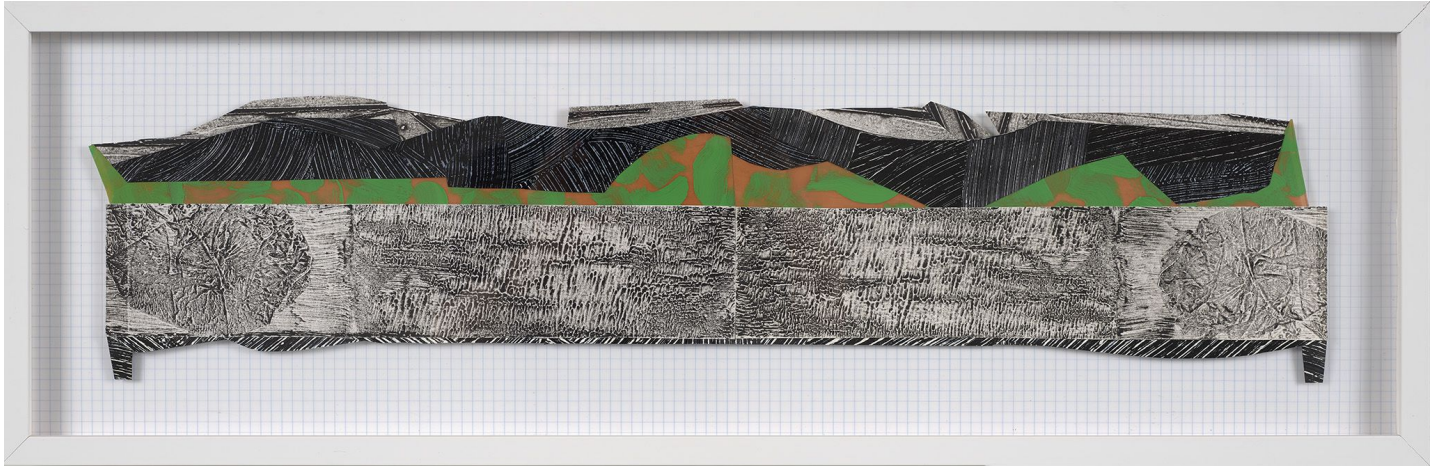

# BERRY ■ CAMPBELL

Nanette Carter, *The Weight #28*, 2019  
Oil on Mylar, 7 x 29 1/4 in. (17.8 x 74.3 cm)  
CAR-00006