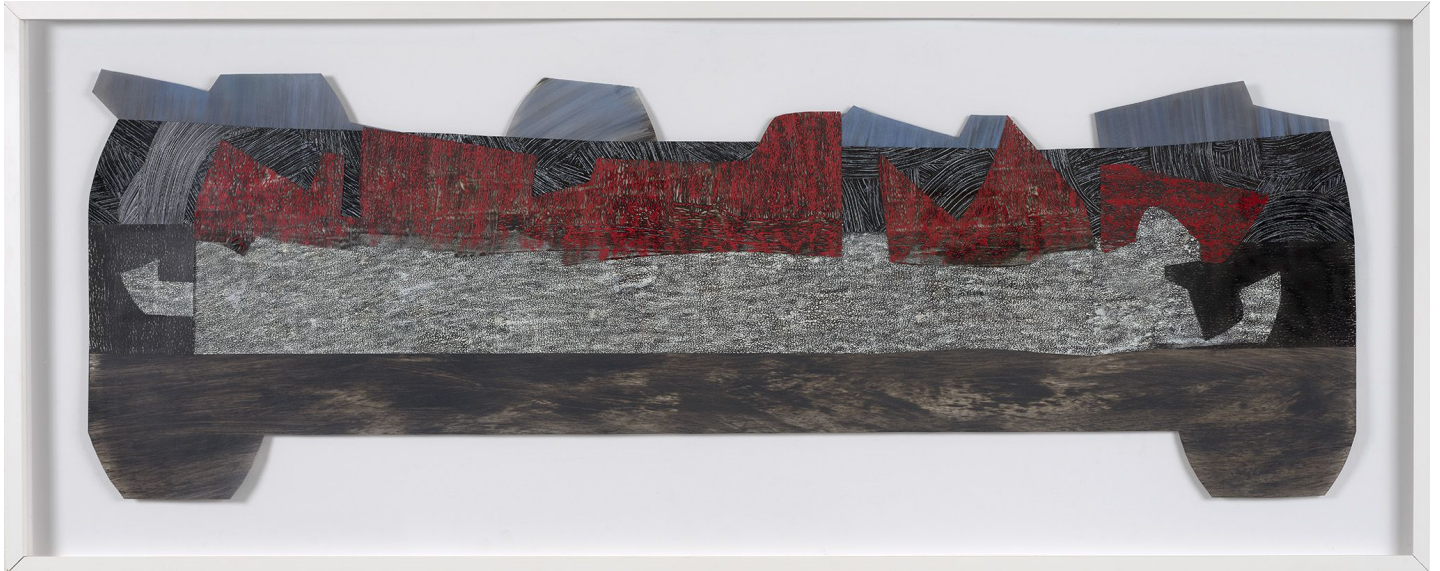

# BERRY ■ CAMPBELL

Nanette Carter, *The Weight #30*, 2019  
Oil on Mylar, 16 3/4 x 50 in. (42.5 x 127 cm)  
CAR-00005