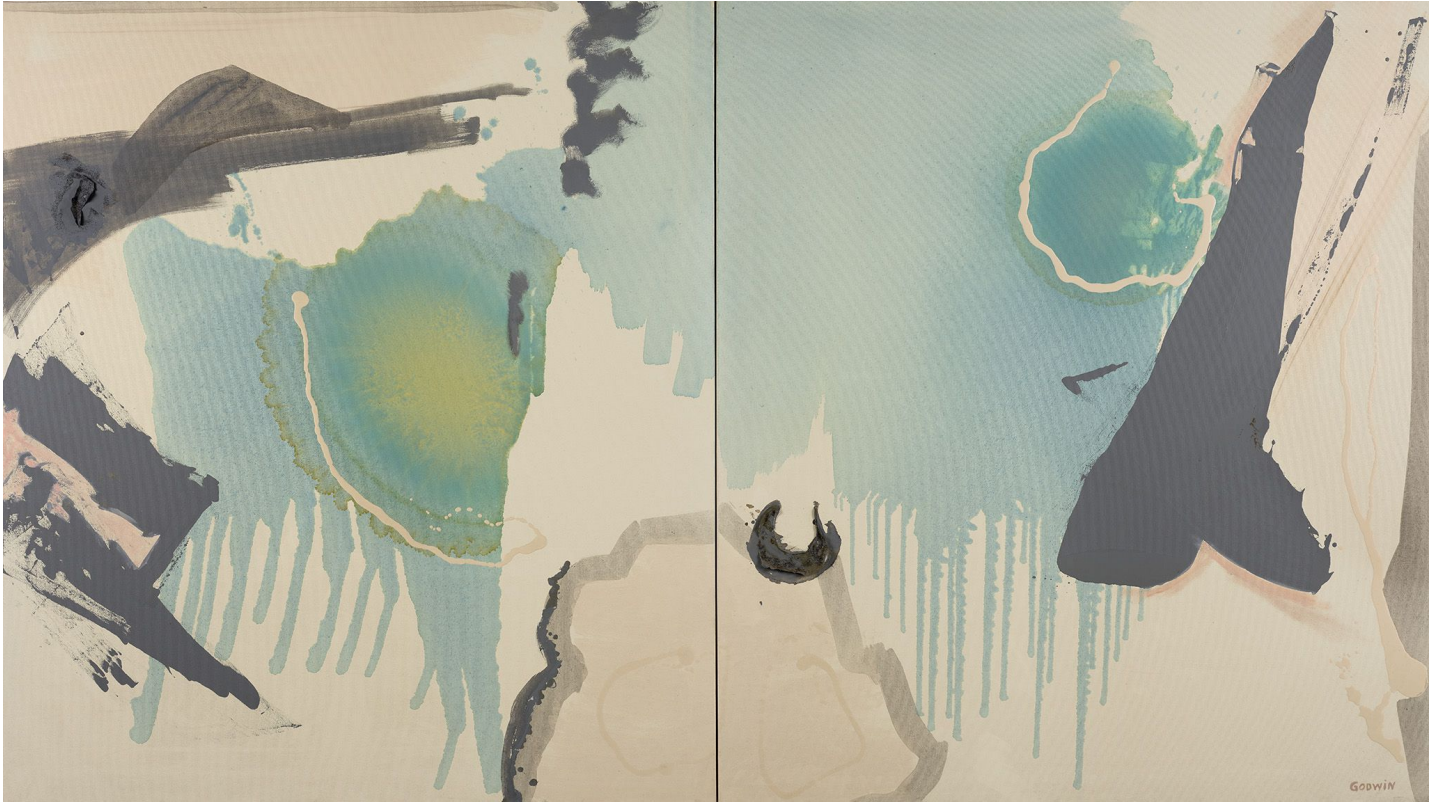

BERRY ■ CAMPBELL

Judith Godwin, *Gentle Giant*, 1998
Oil on canvas, 54 1/8 x 96 in. (137.5 x 243.8 cm)
GOD-00066