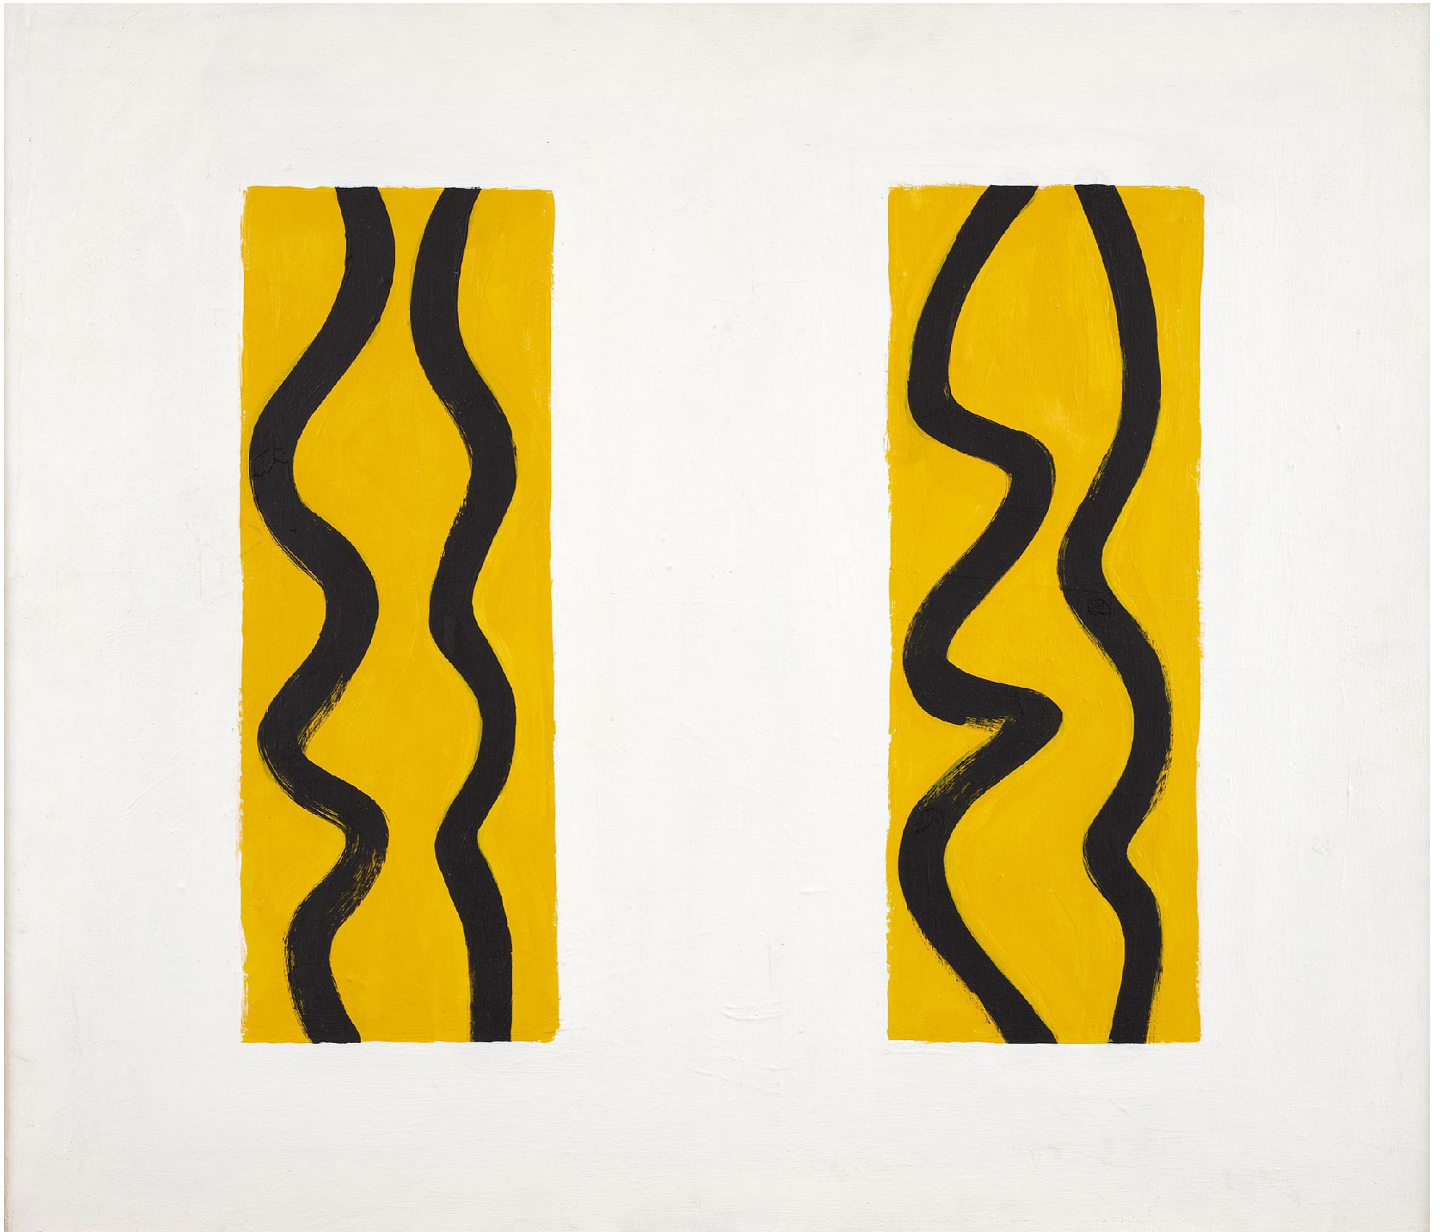

BERRY ■ CAMPBELL

Raymond Hendler, *Goddess* / *SOLD*, 1964
Acrylic on canvas, 26 x 30 in. (66 x 76.2 cm)
HEN-00173