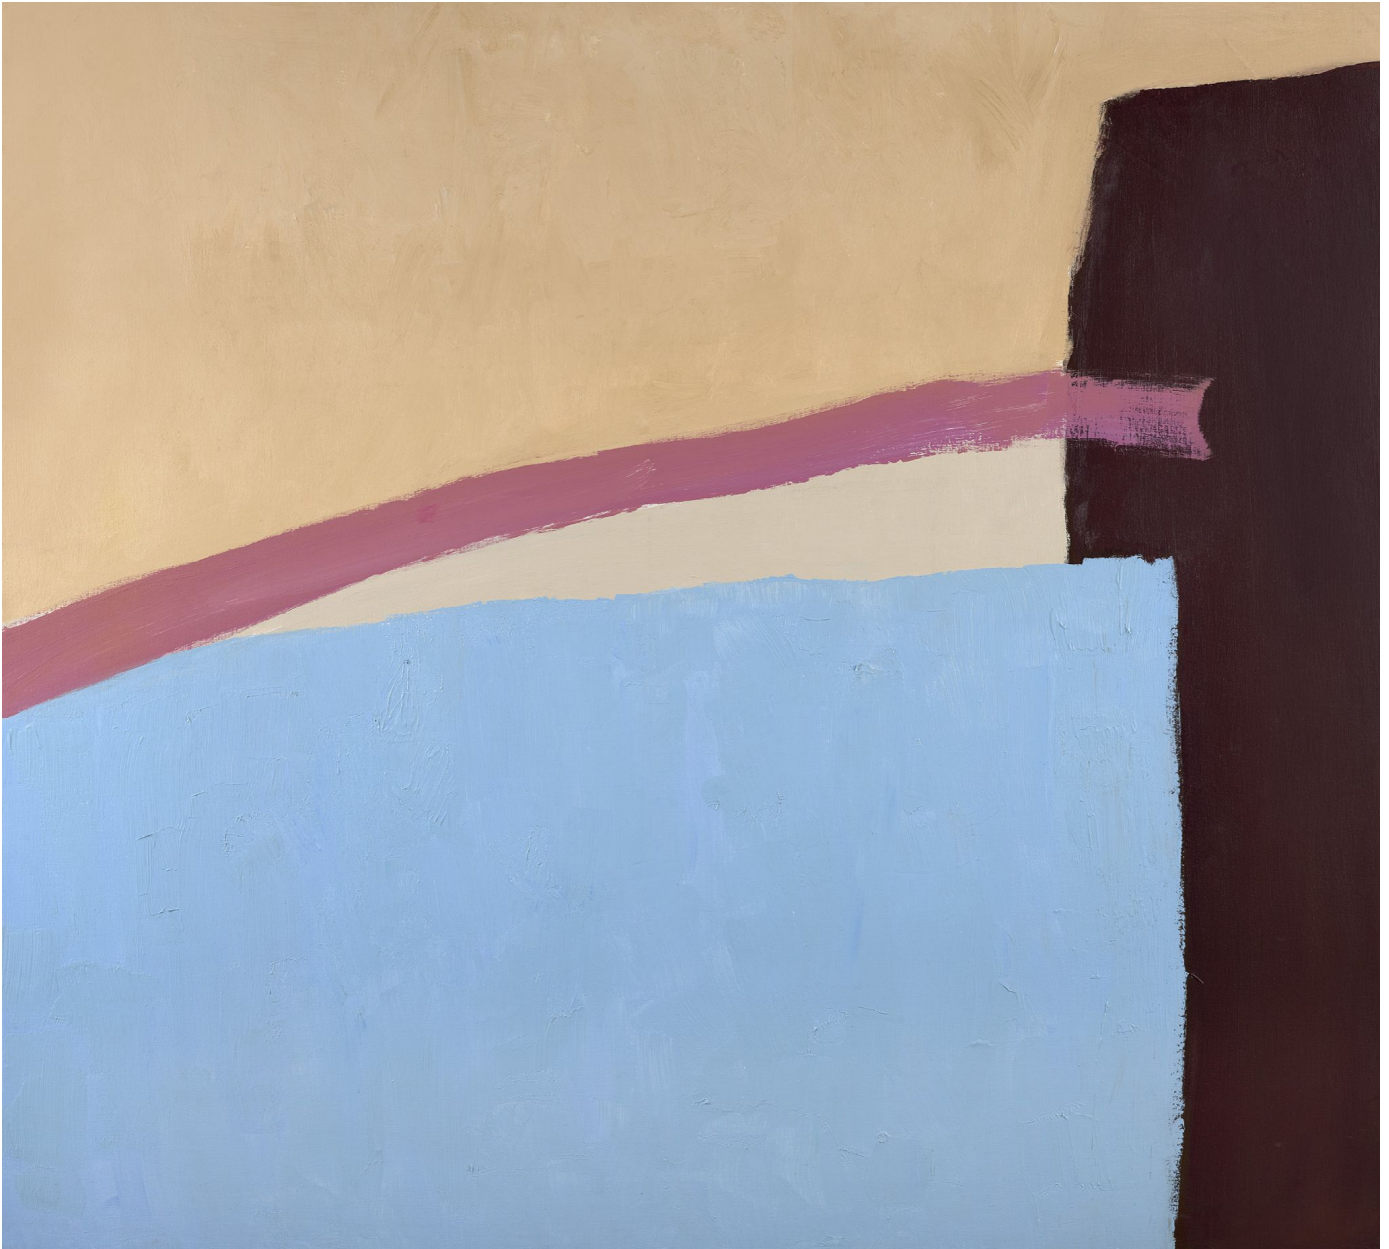

BERRY ■ CAMPBELL

Ann Purcell, *Seesaw*, 1977
Acrylic on canvas, 71 3/4 x 65 in. (182.2 x 165.1 cm)
PUR-00159