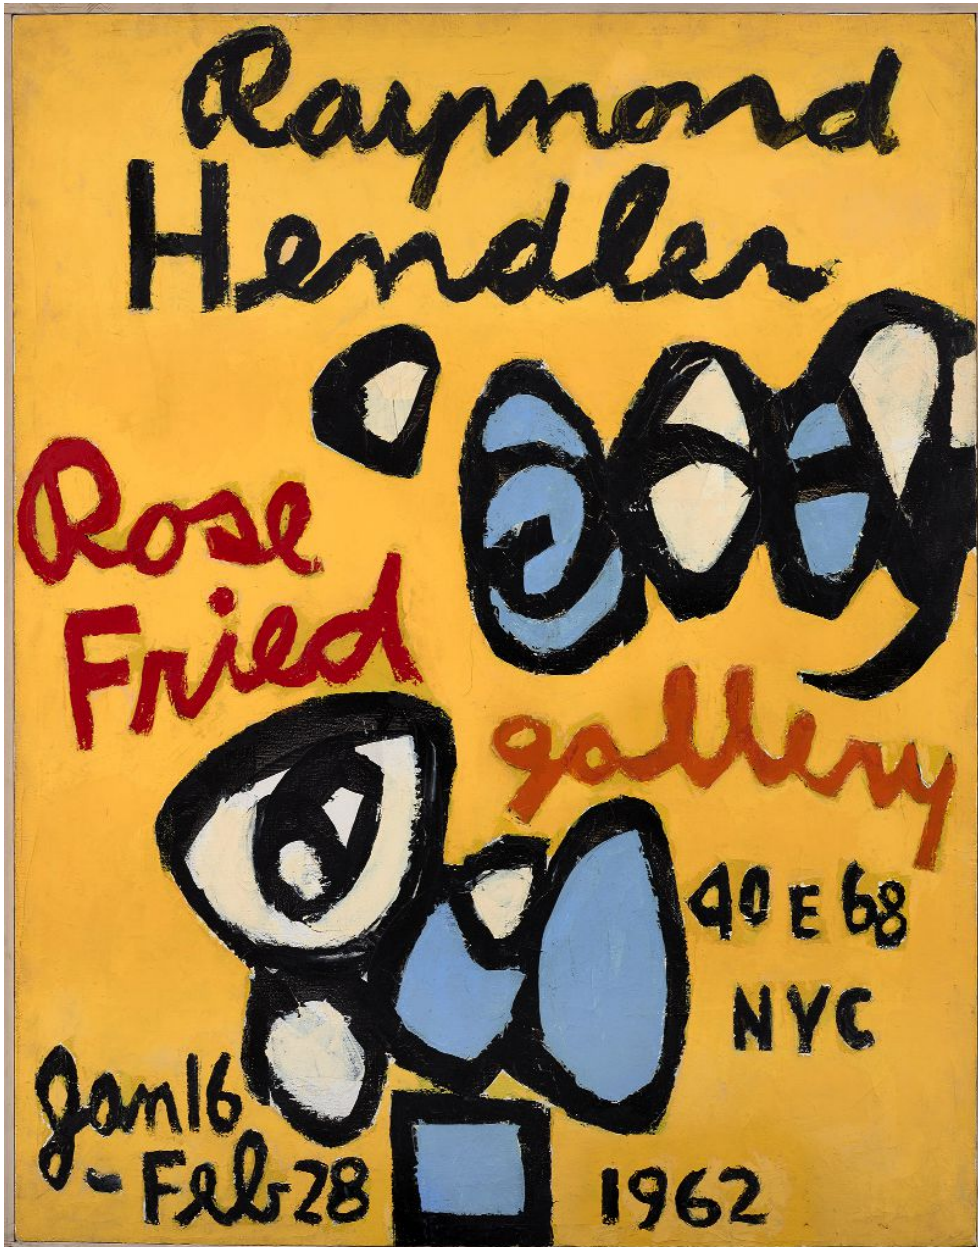

# BERRY ■ CAMPBELL

Raymond Hendler, *Untitled (Rose Fried Gallery)*, 1962  
Acrylic on canvas, 42 x 33 in. (106.7 x 83.8 cm)  
HEN-00252