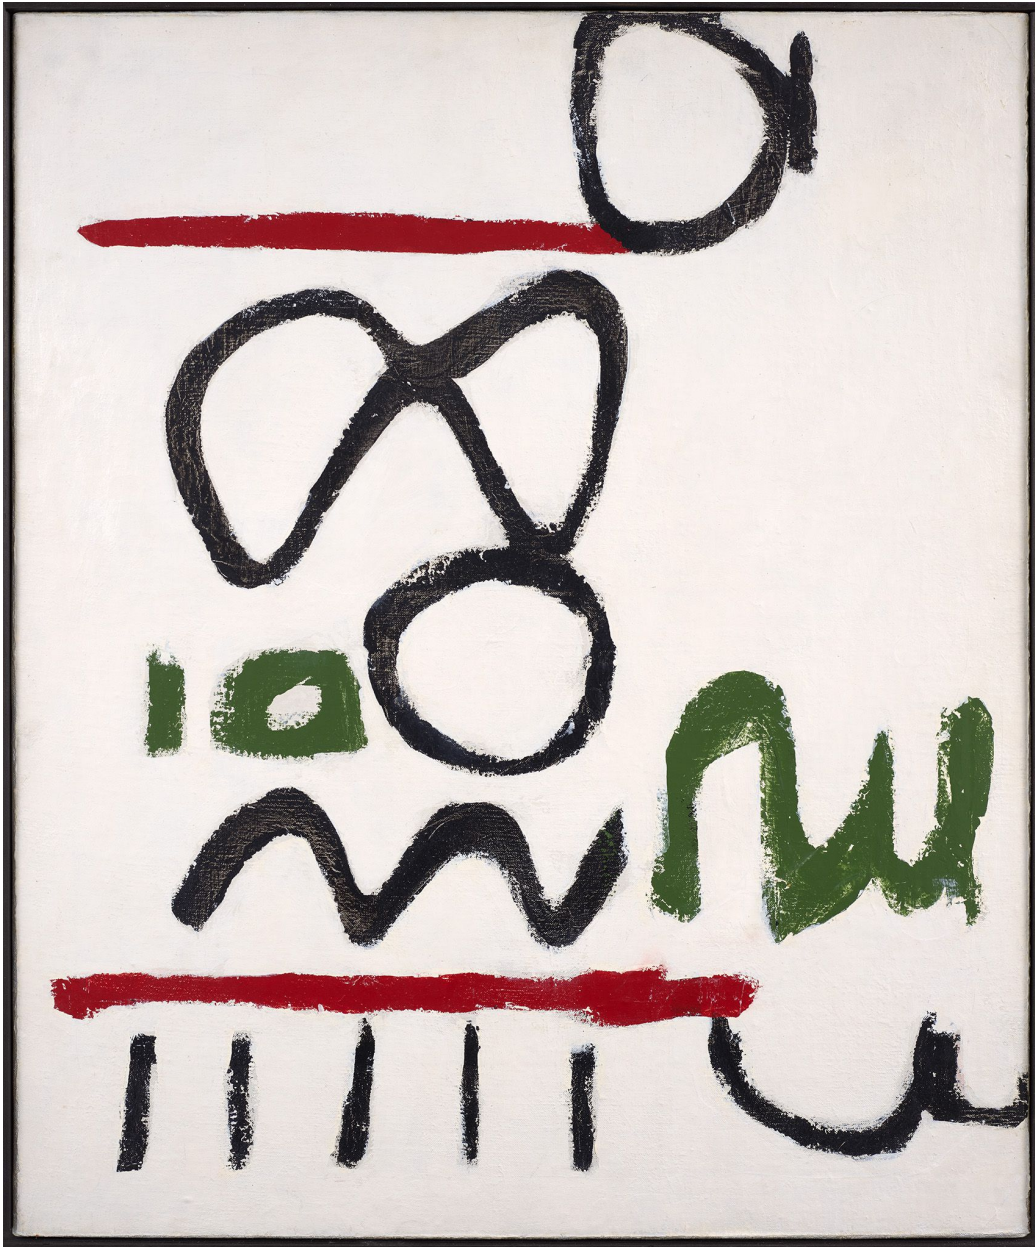

BERRY ■ CAMPBELL

Raymond Hendler, *Rue de la ten (No. 12)*, 1963
Magna on canvas, 32 1/2 x 27 in. (82.5 x 68.6 cm)
HEN-00024