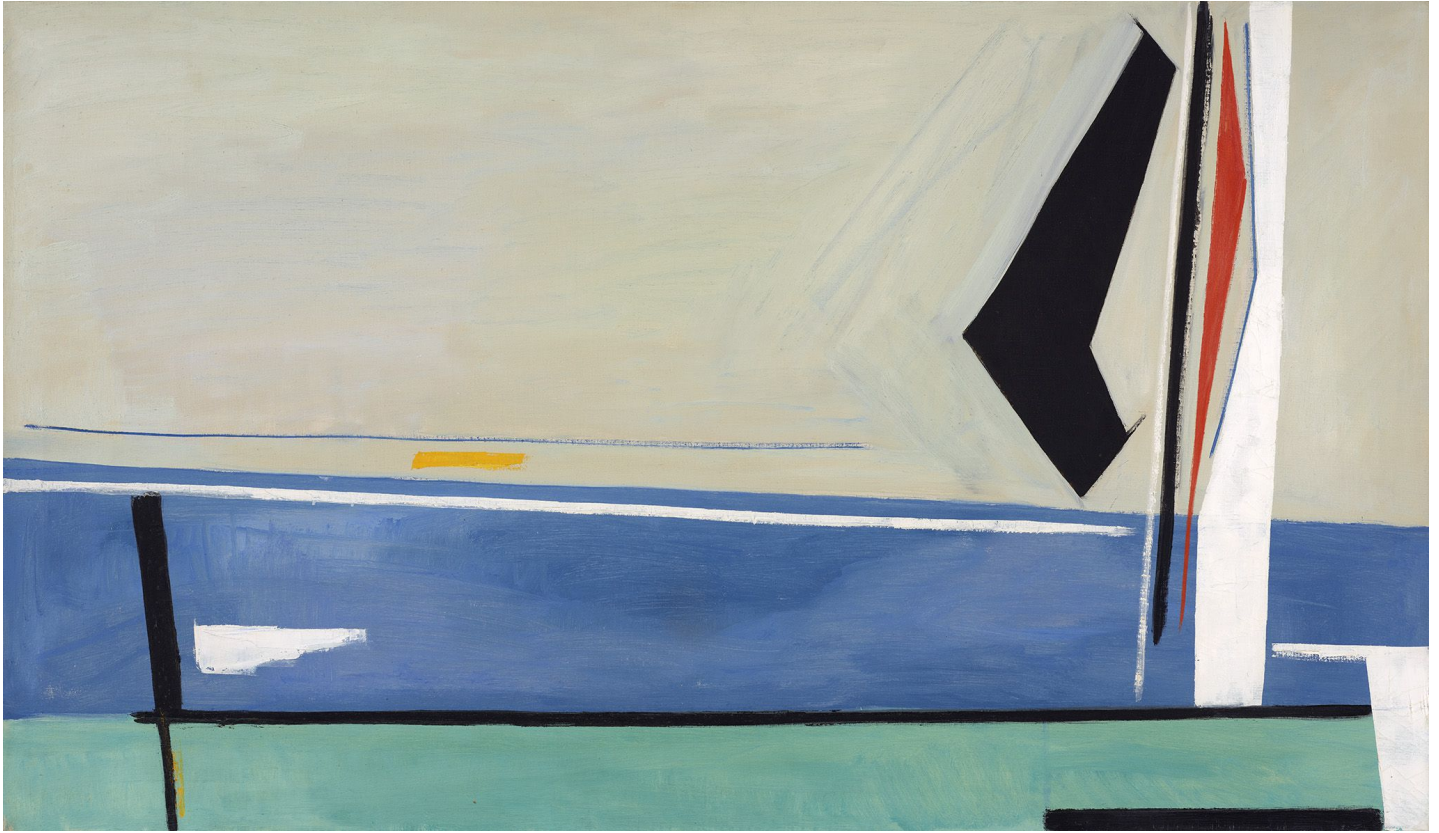

# BERRY ■ CAMPBELL

Edward Zutrau, *Quiet Shapes and a Loud One* | SOLD, 1954  
Oil on linen, 29 x 50 in. (73.7 x 127 cm)  
ZUT-00059