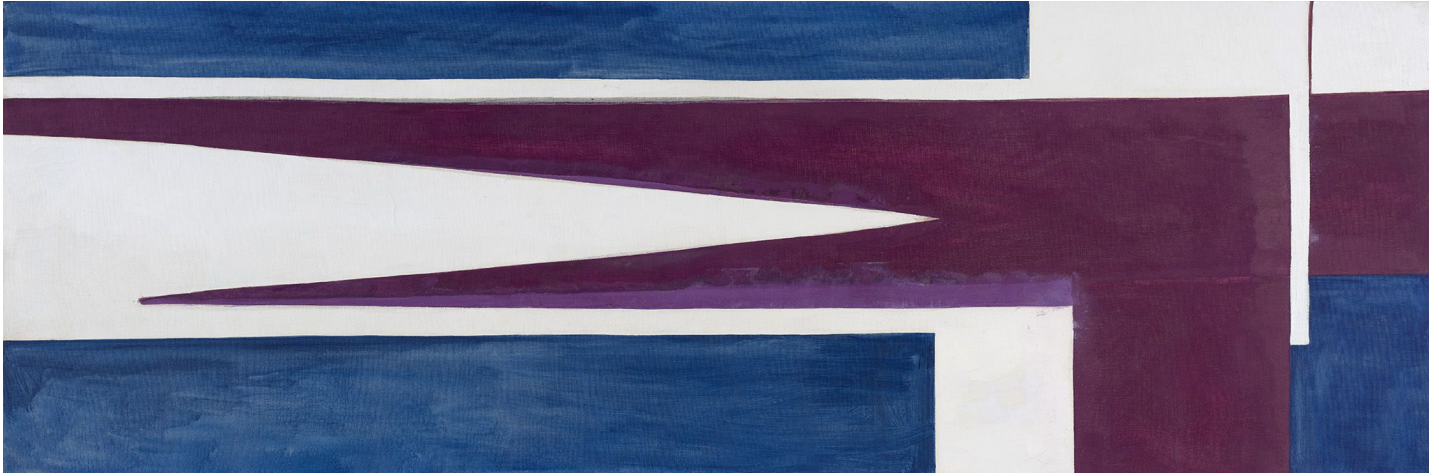

BERRY ■ CAMPBELL

Edward Zutrau, *Variation on Church* | SOLD, 1956
Oil on canvas, 24 1/4 x 72 in. (61.6 x 182.9 cm)
ZUT-00053