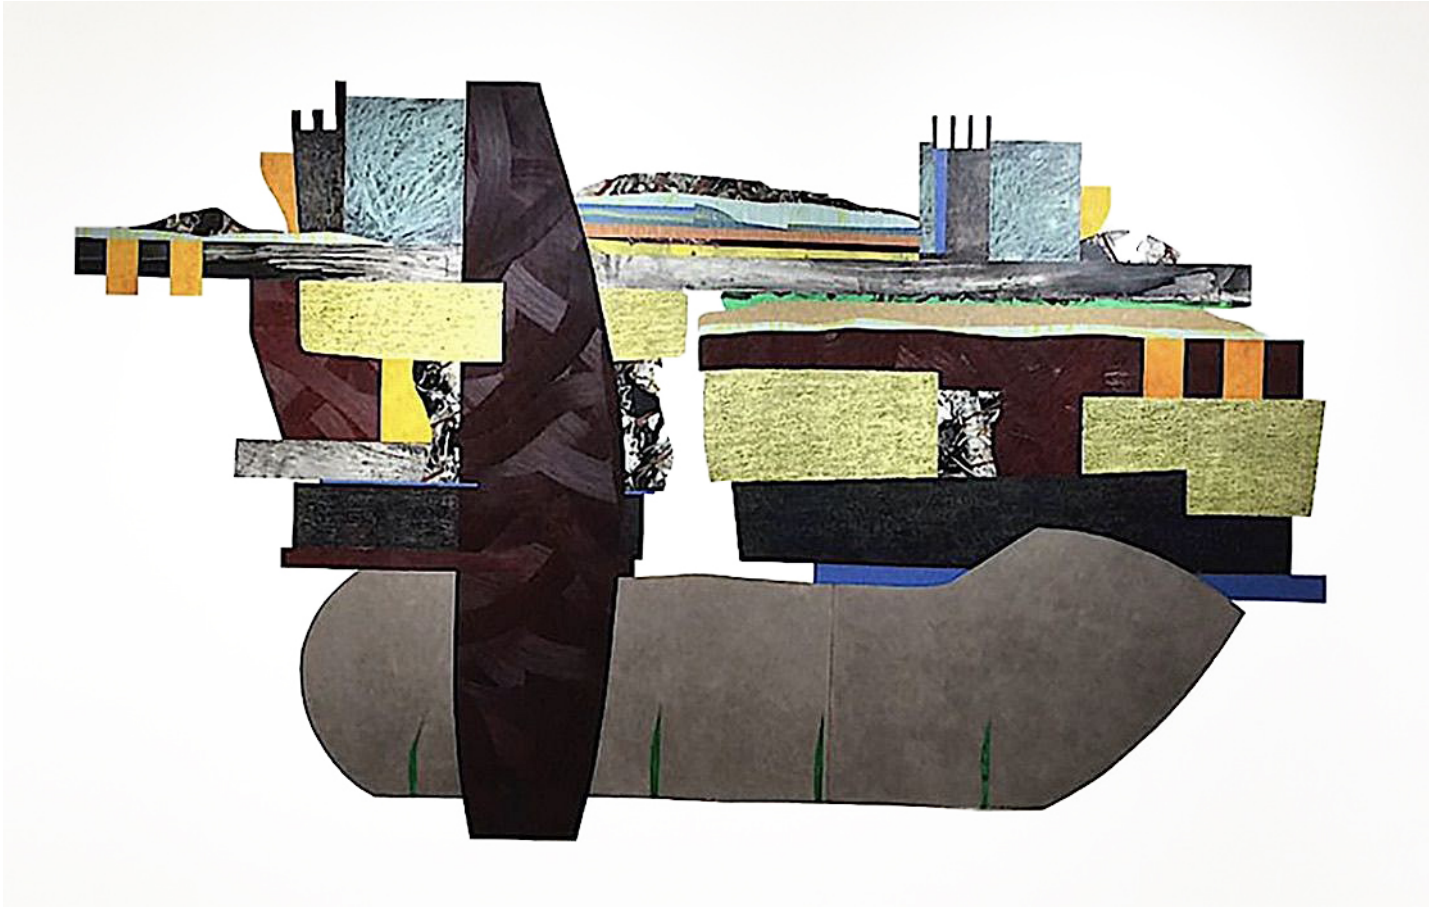

# BERRY ■ CAMPBELL

Nanette Carter, *Cantilevered #19*, 2015  
Oil on Mylar, 96 x 156 in. (243.8 x 396.2 cm)  
CAR-00024