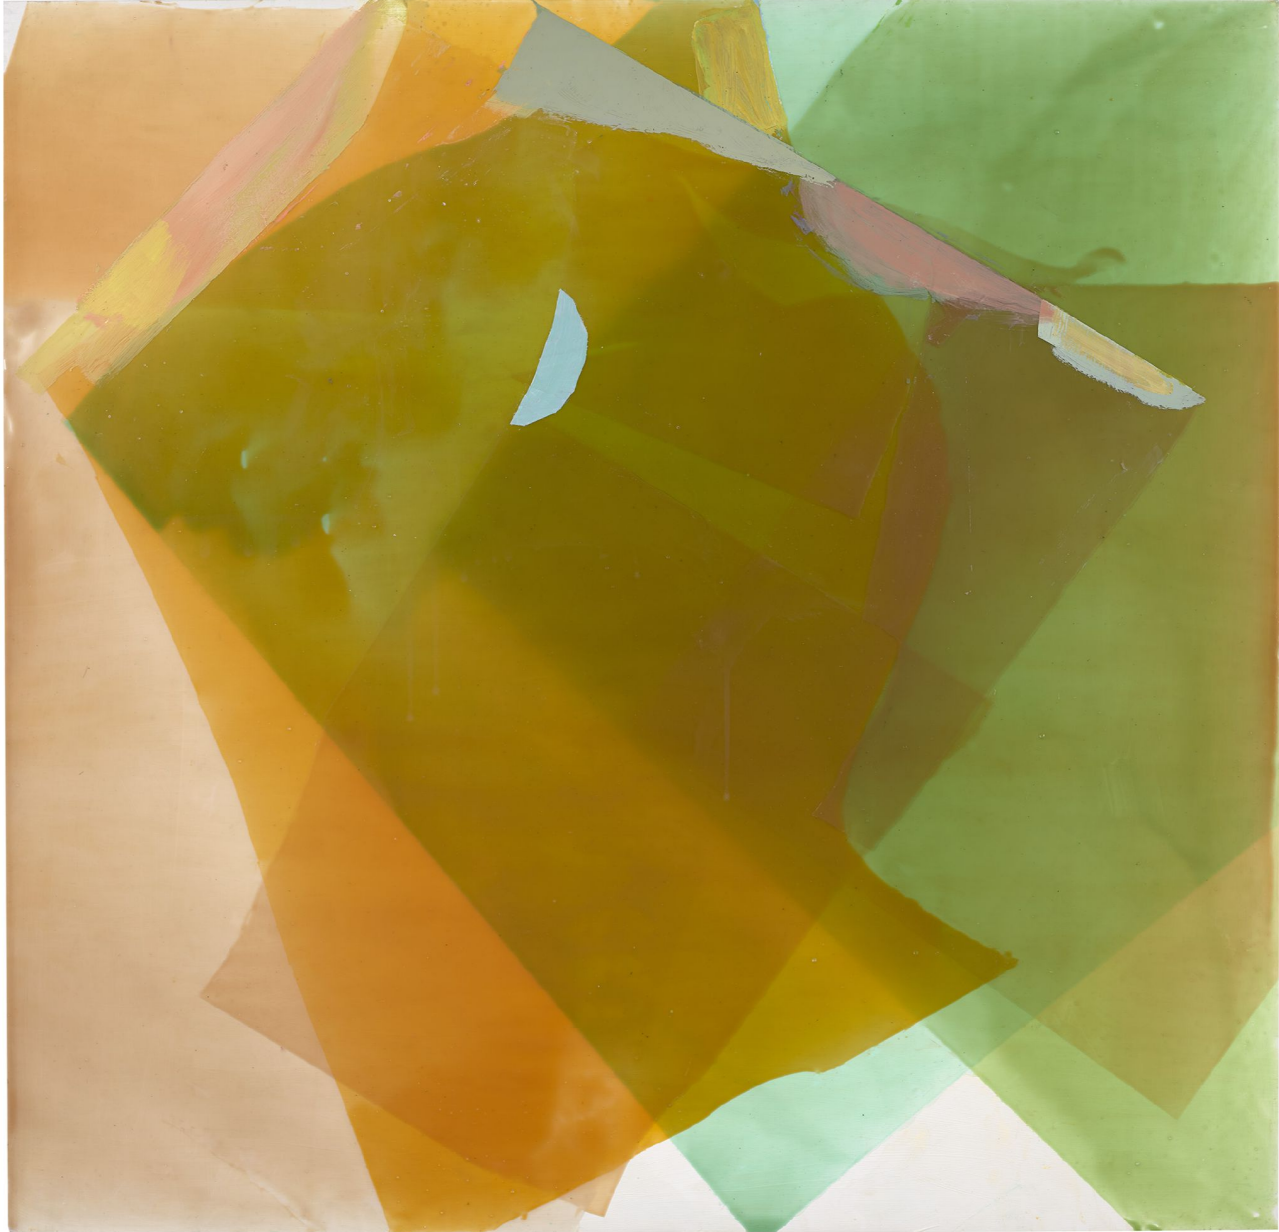

BERRY ■ CAMPBELL

Jill Nathanson, *Untouchable Day*, 2010
Acrylic and polymers with oil on panel, 45 x 45 in. (114.3 x 114.3 cm)
NAT-00003