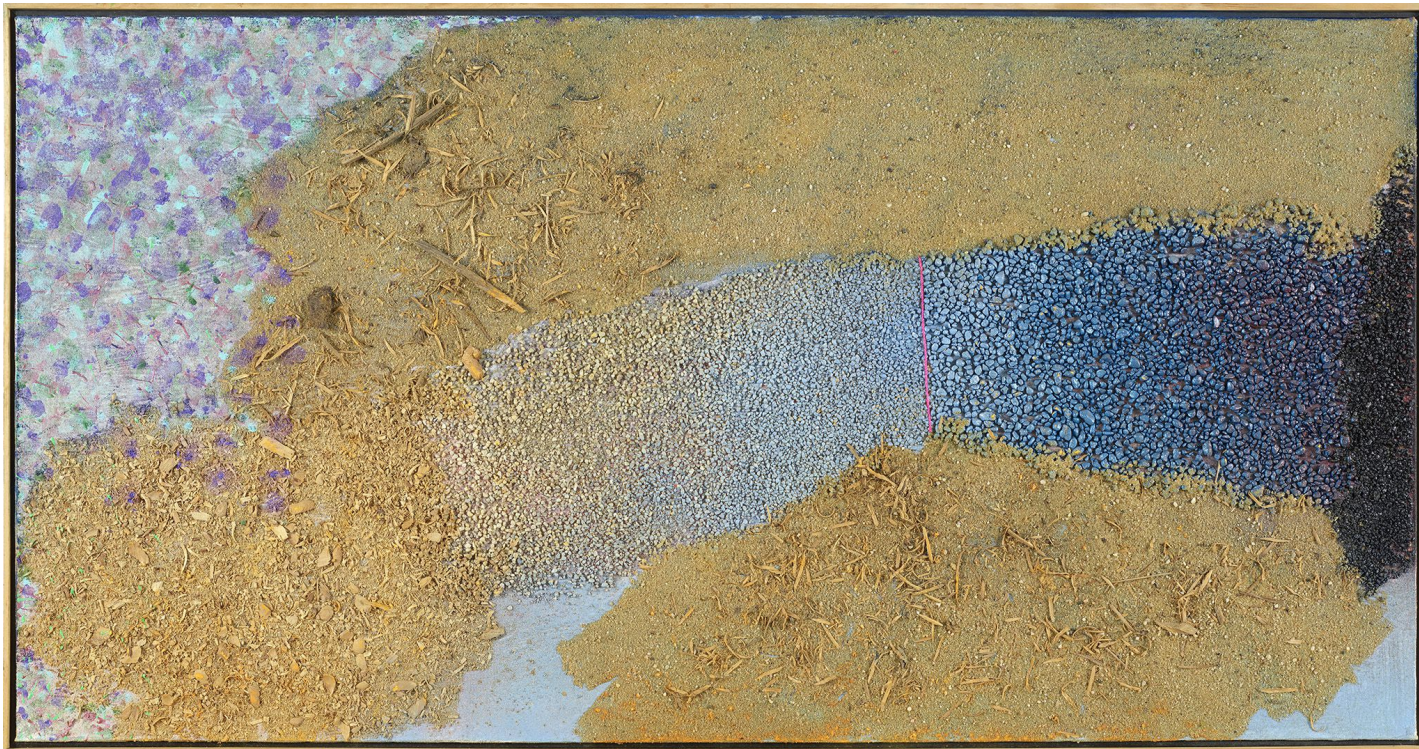

# BERRY ■ CAMPBELL

Stanley Boxer, *Anoonsblush*, 1998

Oil and mixed media on canvas, 27 5/8 x 52 3/4 in. (70.2 x 134 cm)

BOX-00037