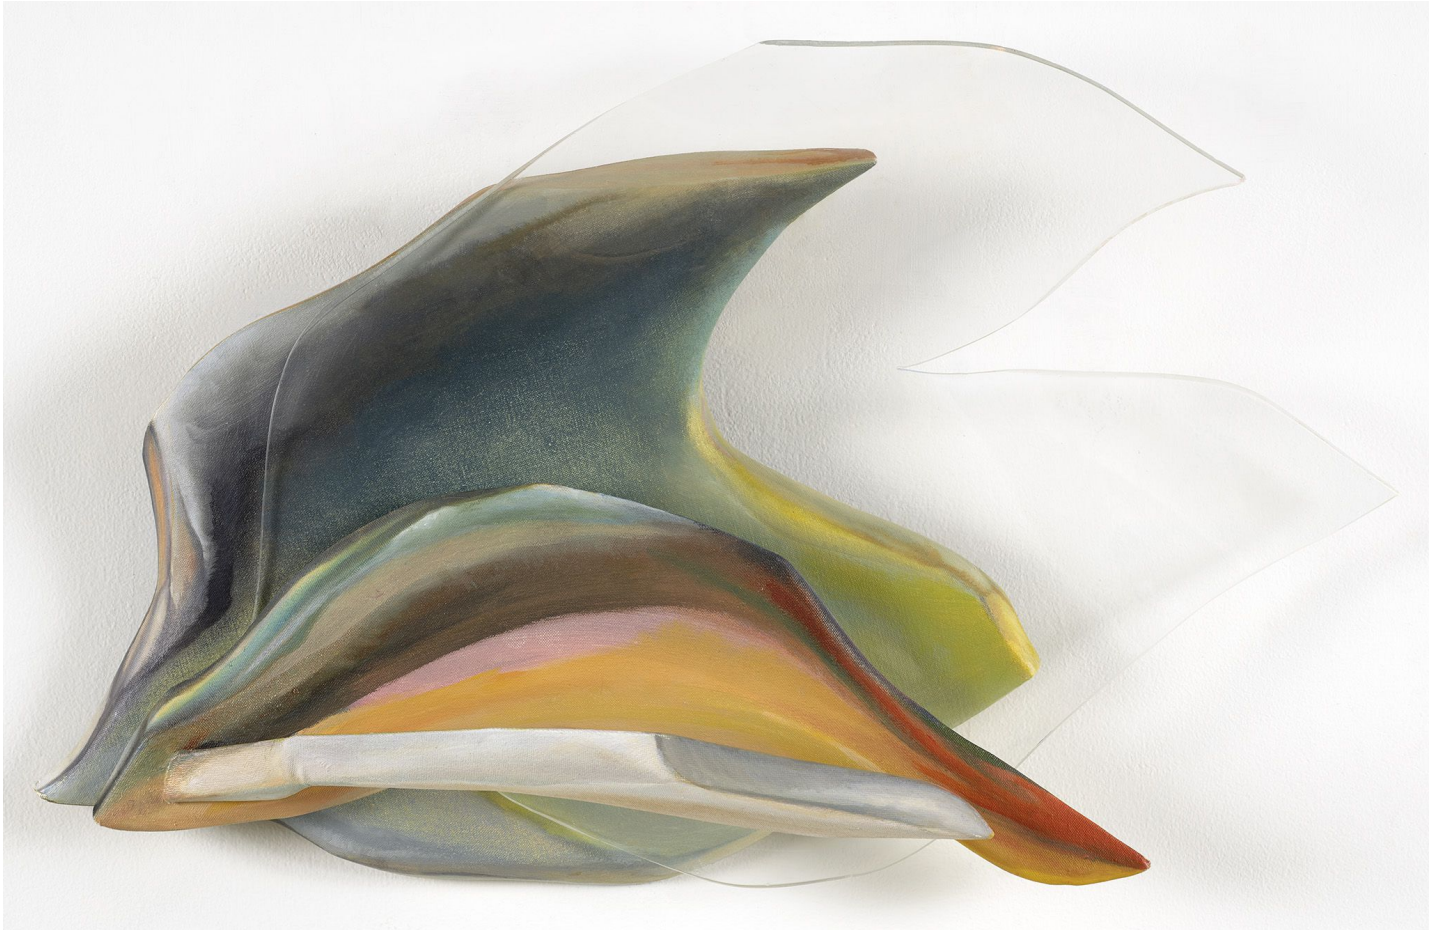

# BERRY ■ CAMPBELL

Lilian Thomas Burwell, *Dolphin Spirit*, 2006

Oil on canvas over carved wood, sheet acrylic, 16 x 28 x 9 1/2 in. (40.6 x 71.1 x 24.1 cm)

BUR-00025