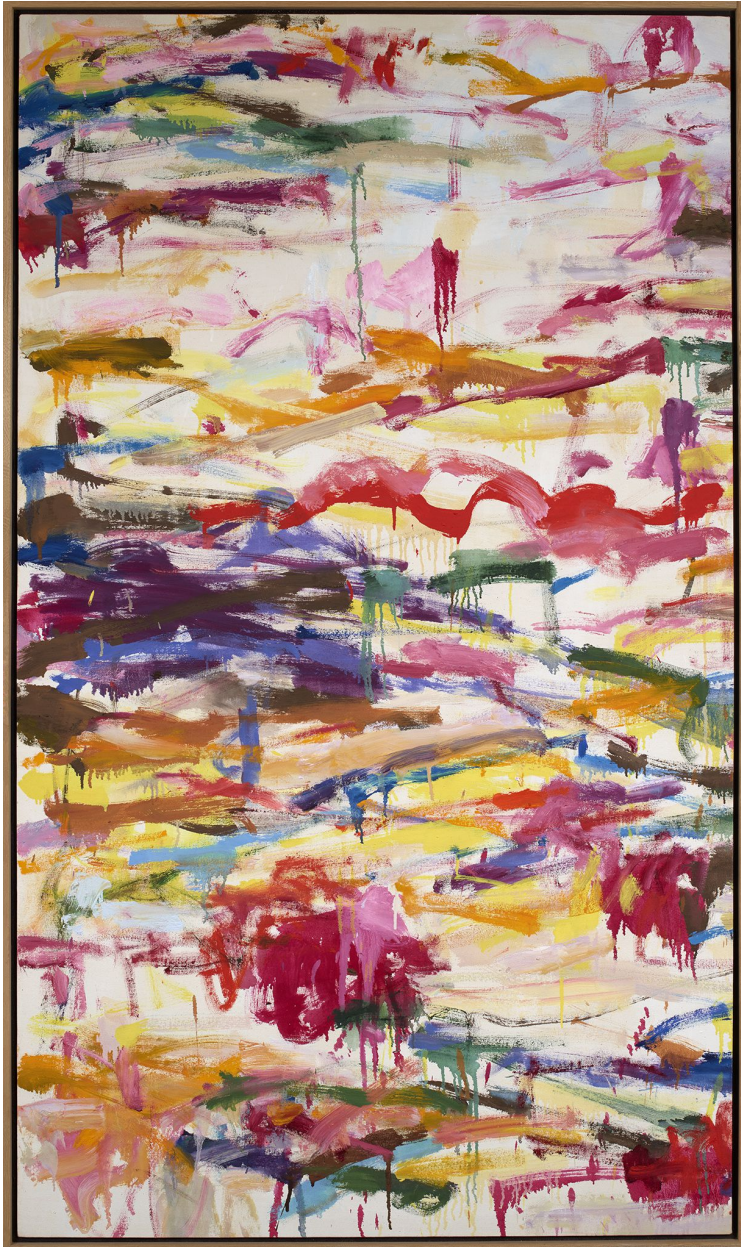

BERRY ■ CAMPBELL

Kikuo Saito, *Voice of the River*, 2015
Oil on canvas, 68 x 39 3/4 in. (172.7 x 101 cm)
SAI-00003