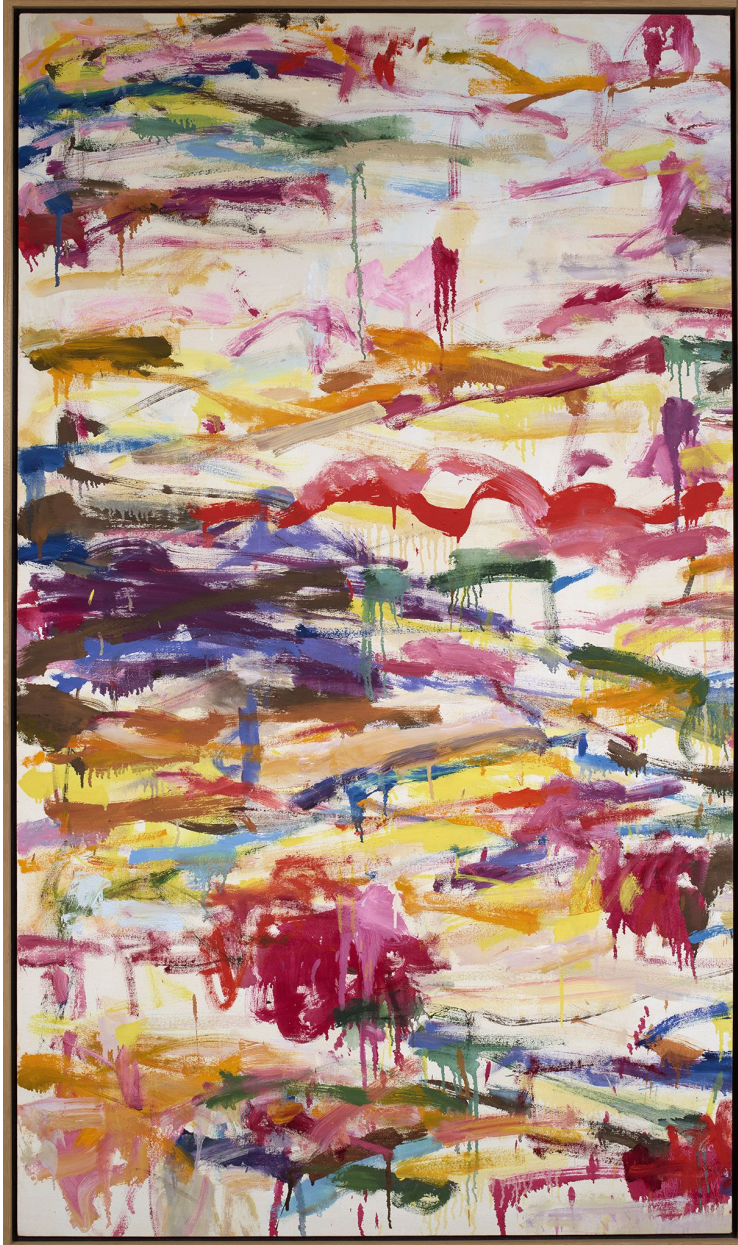

BERRY ■ CAMPBELL

Kikuo Saito, *Voice of the River* | *SOLD*, 2015
Oil on canvas, 68 x 39 3/4 in. (172.7 x 101 cm)
SAI-00003