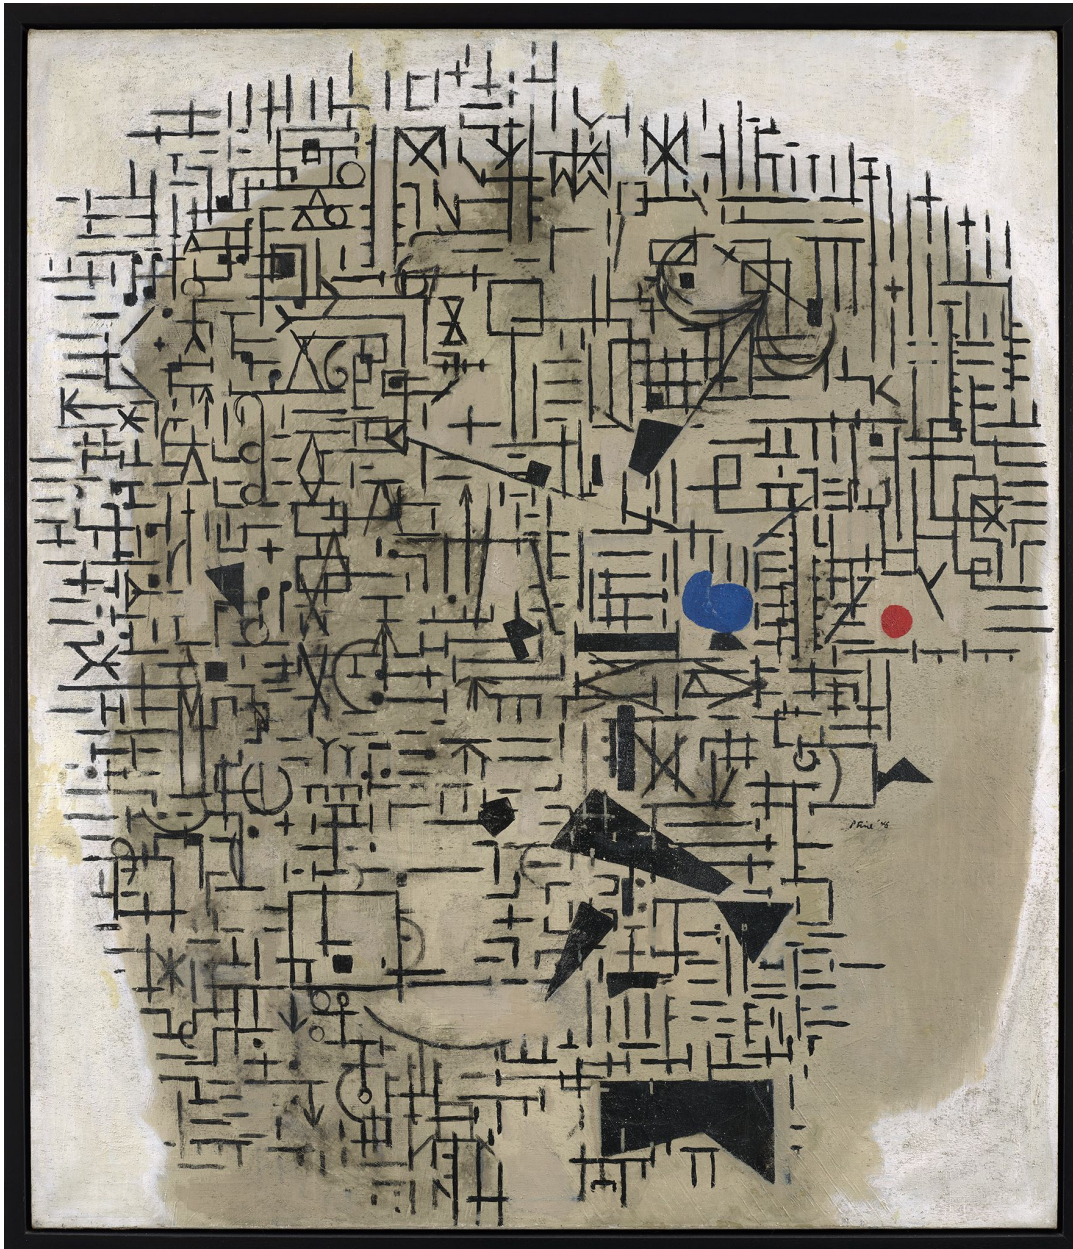

BERRY ■ CAMPBELL

Perle Fine, *Bristling*, 1946
Oil and sand on canvas, 44 x 38 in. (111.8 x 96.5 cm)
FIN-00126