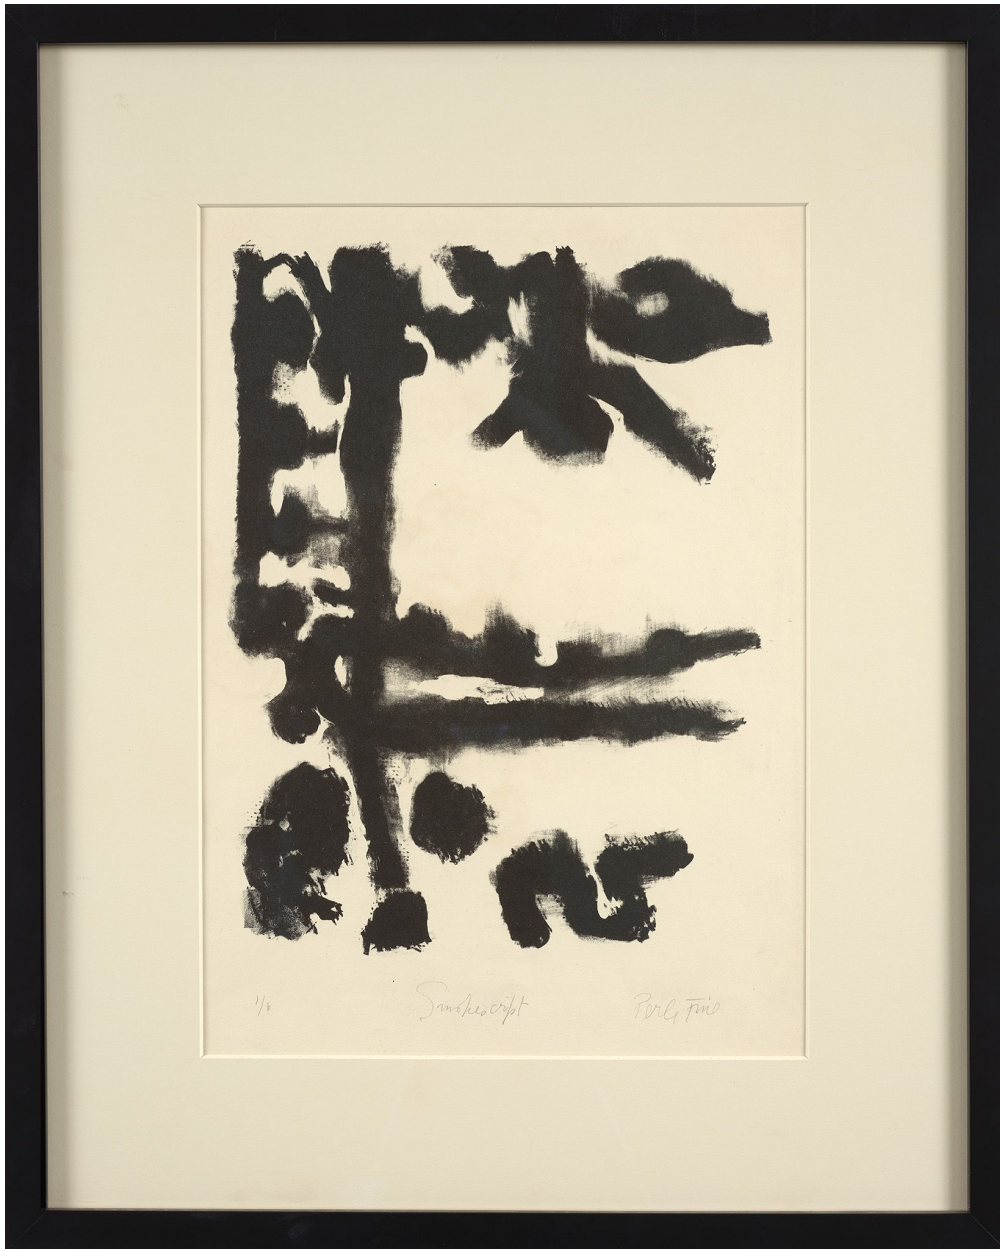

BERRY ■ CAMPBELL

Perle Fine, *Smokescript*, 1950
Lithograph on Wove Paper, 22 x 16 in. (55.9 x 40.6 cm)
FIN-00127