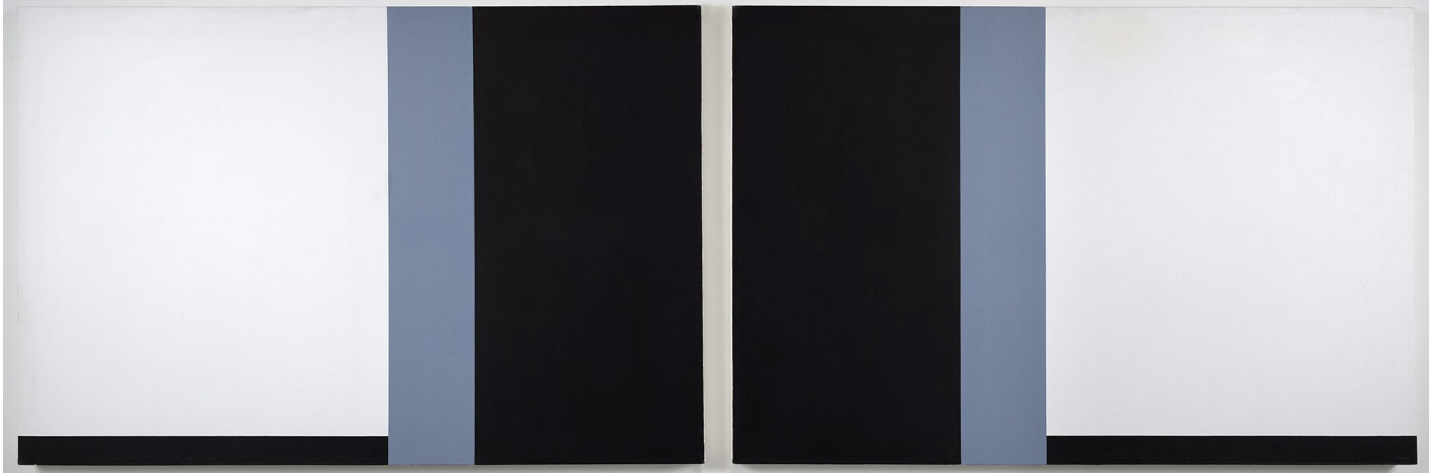

BERRY ■ CAMPBELL

Mary Dill Henry, *Alaska Series: North Slope #12*, 1977
Acrylic on canvas, 48 x 144 in. (121.9 x 365.8 cm)
MHEN-00008