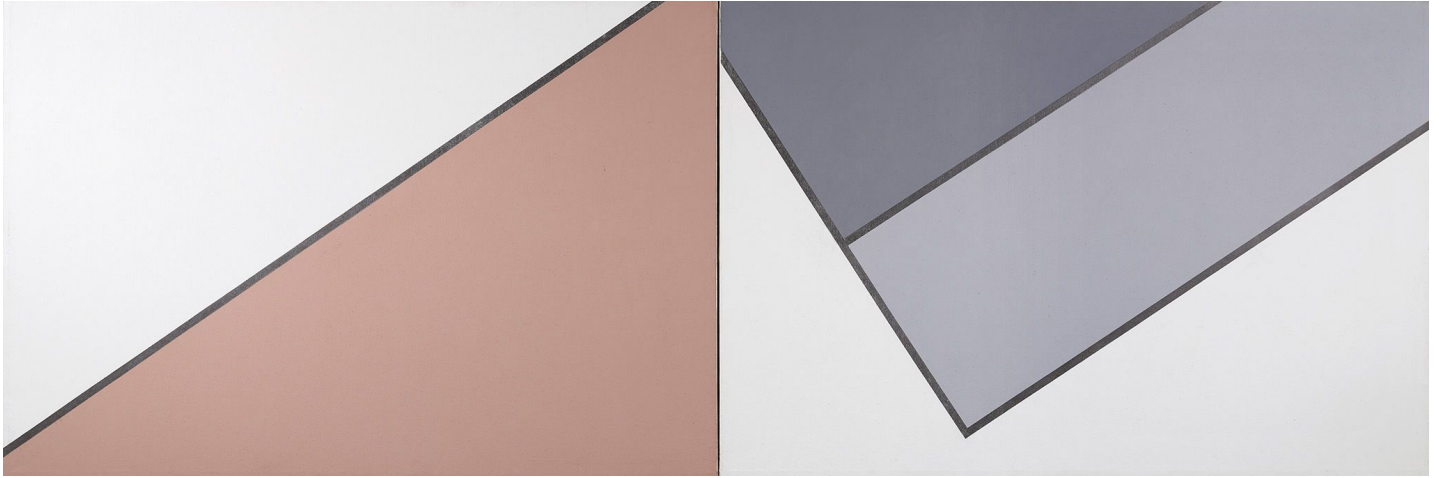

BERRY ■ CAMPBELL

Mary Dill Henry, *Alaska Series: North Slope #23*, 1977
Acrylic on canvas, 48 x 144 in. (121.9 x 365.8 cm)
MHEN-00010