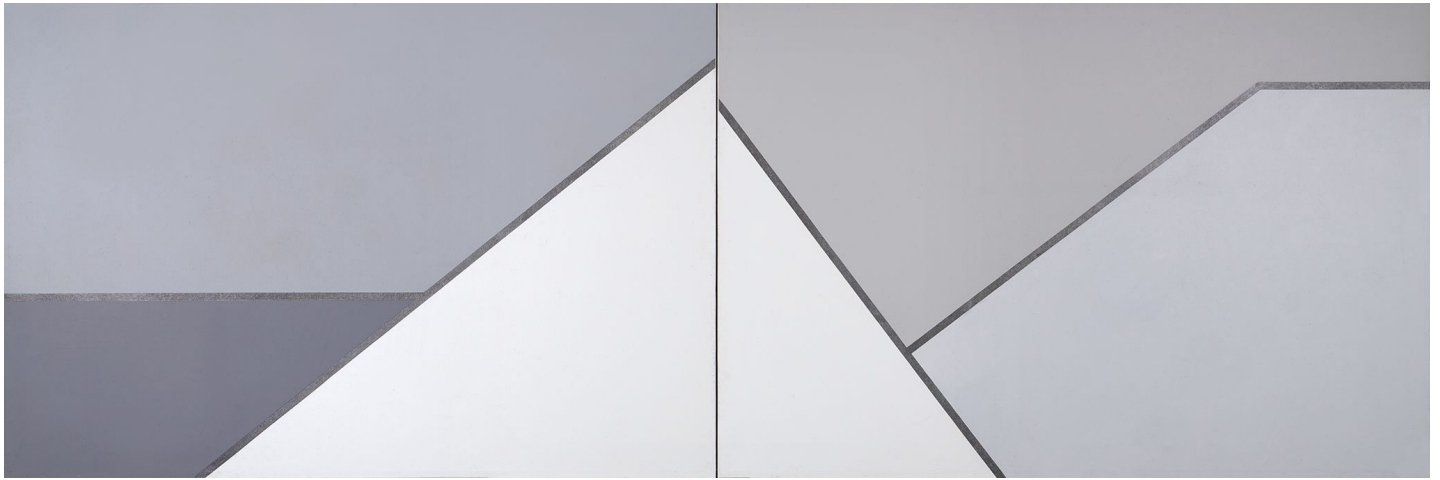

# BERRY ■ CAMPBELL

Mary Dill Henry, *Alaska Series: North Slope #31*, 1977  
Acrylic on canvas, 48 x 144 in. (121.9 x 365.8 cm)  
MHEN-00013