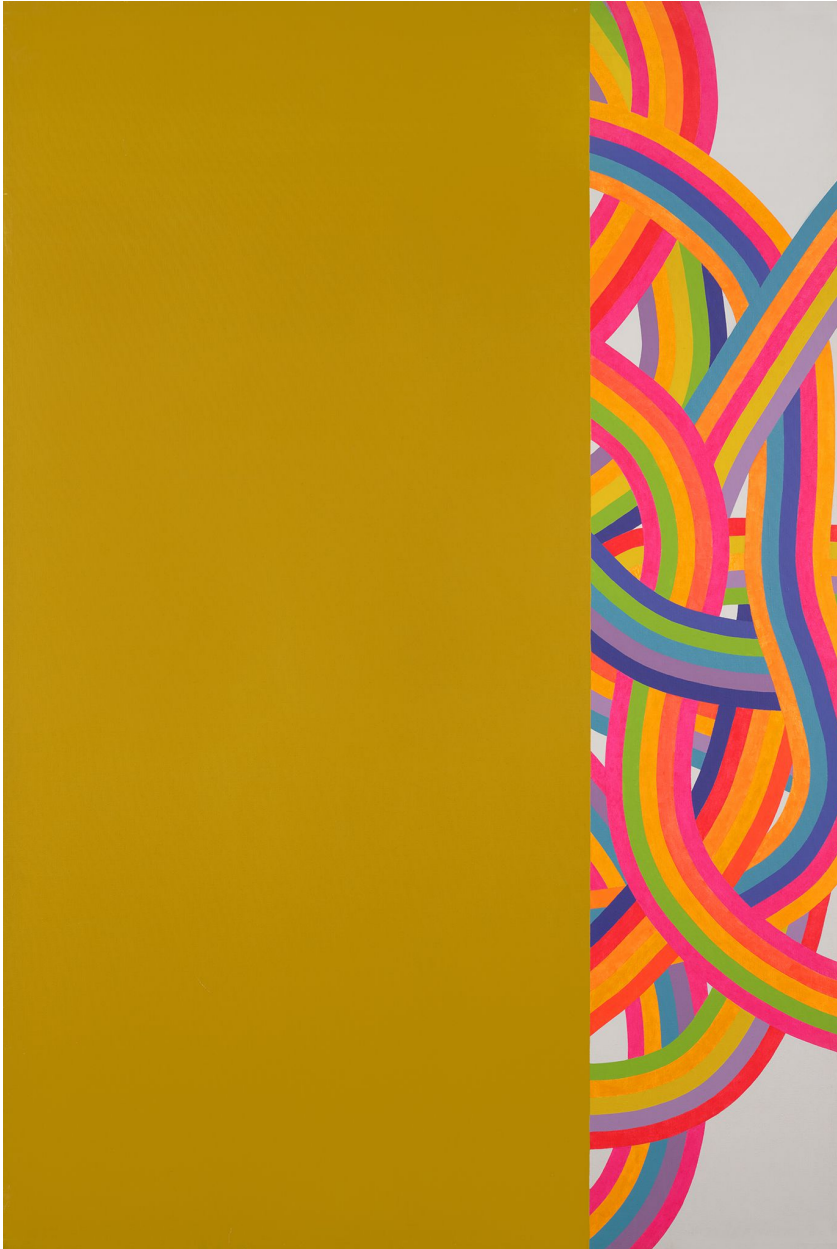

# BERRY ■ CAMPBELL

Mary Dill Henry, *Euphoric Concentration*, 1969  
Acrylic on canvas, 73 1/2 x 49 3/4 in. (186.7 x 126.4  
cm)  
MHEN-00034