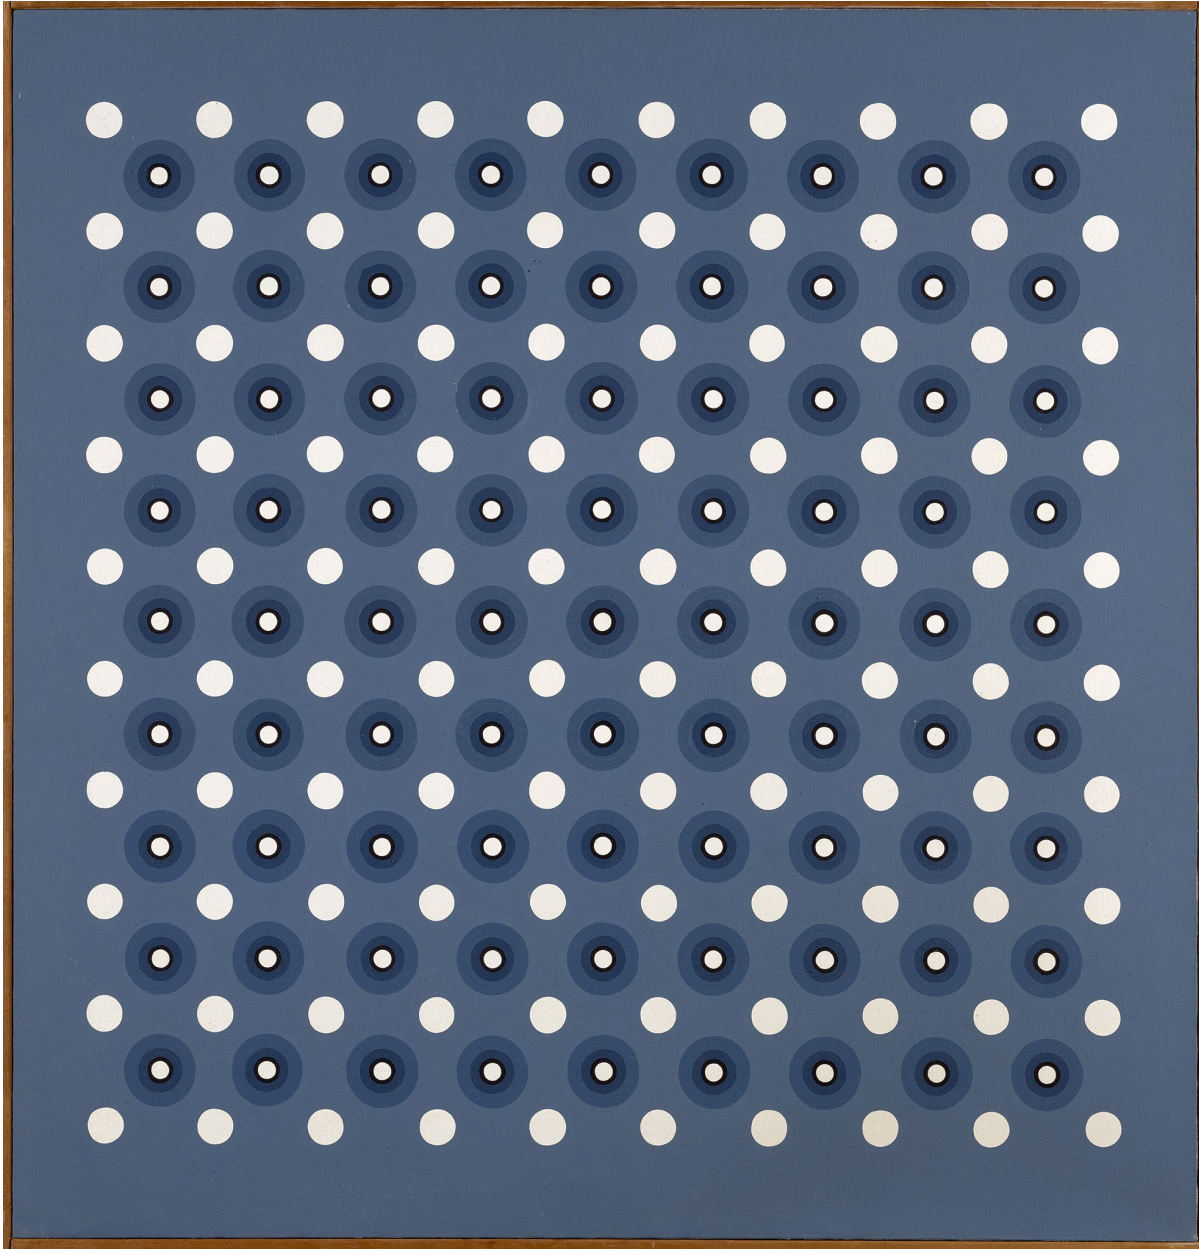

BERRY CAMPBELL

Mary Dill Henry, *Fabric of Space #1*, 1966
Acrylic on canvas, 49 1/2 x 48 in. (125.7 x 121.9 cm)
MHEN-00035