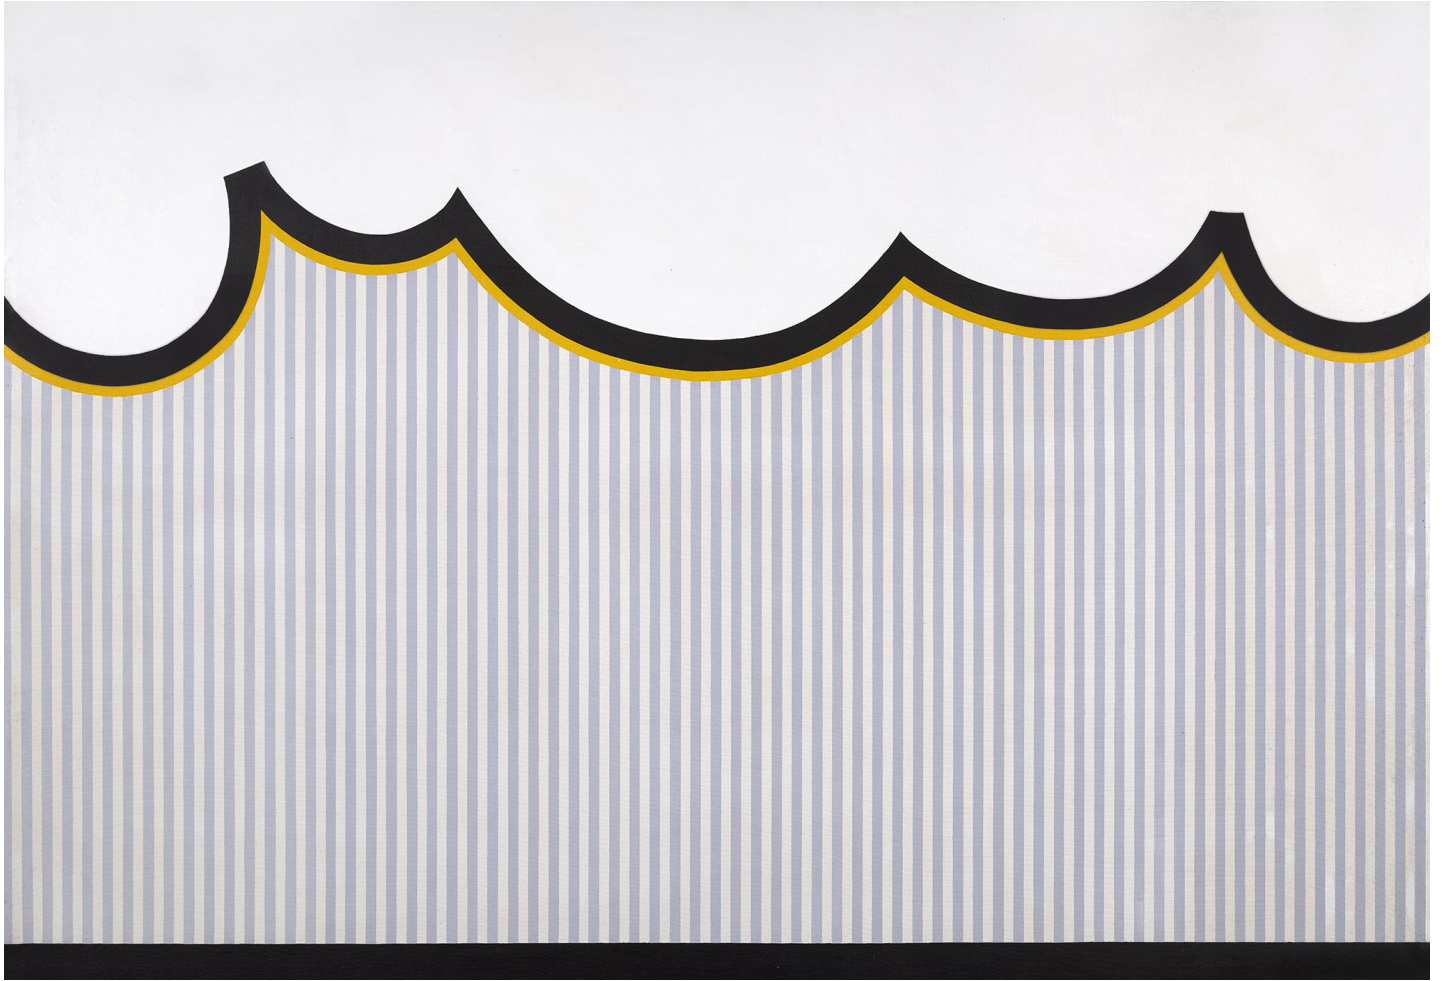

# BERRY ■ CAMPBELL

Mary Dill Henry, *It Even Rains In California*, 1972-73  
Acrylic on canvas, 49 1/2 x 71 1/2 in. (125.7 x 181.6 cm)  
MHEN-00045