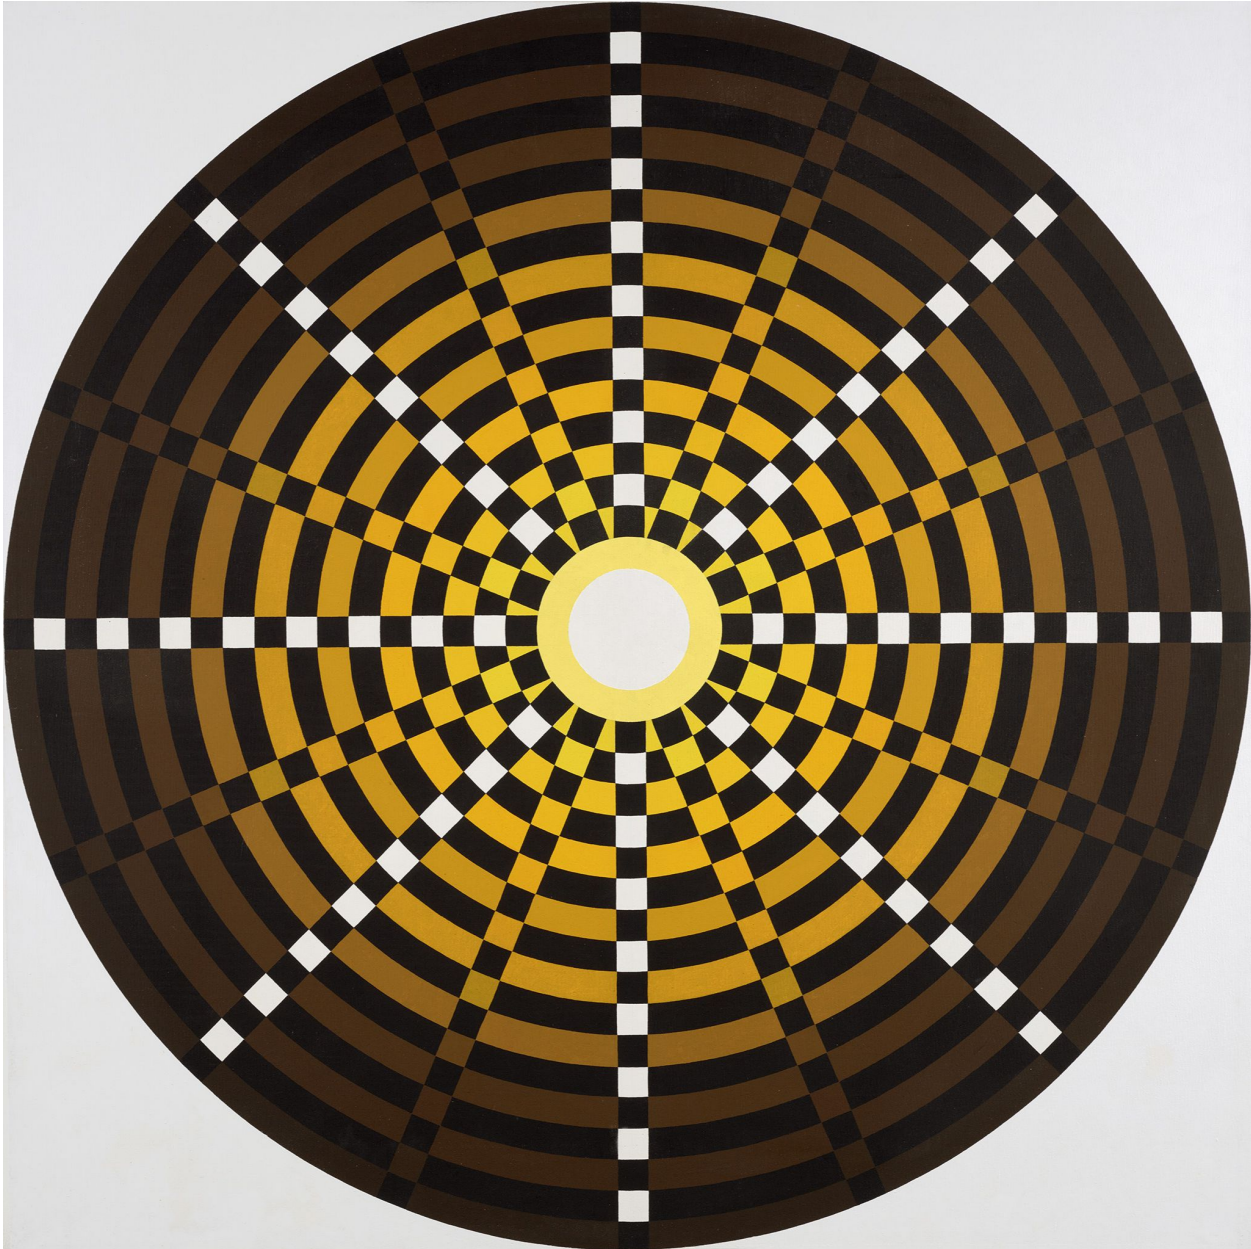

# BERRY CAMPBELL

Mary Dill Henry, *Mandala #1*, 1969  
Acrylic on canvas, 60 x 60 in. (152.4 x 152.4 cm)  
MHEN-00053