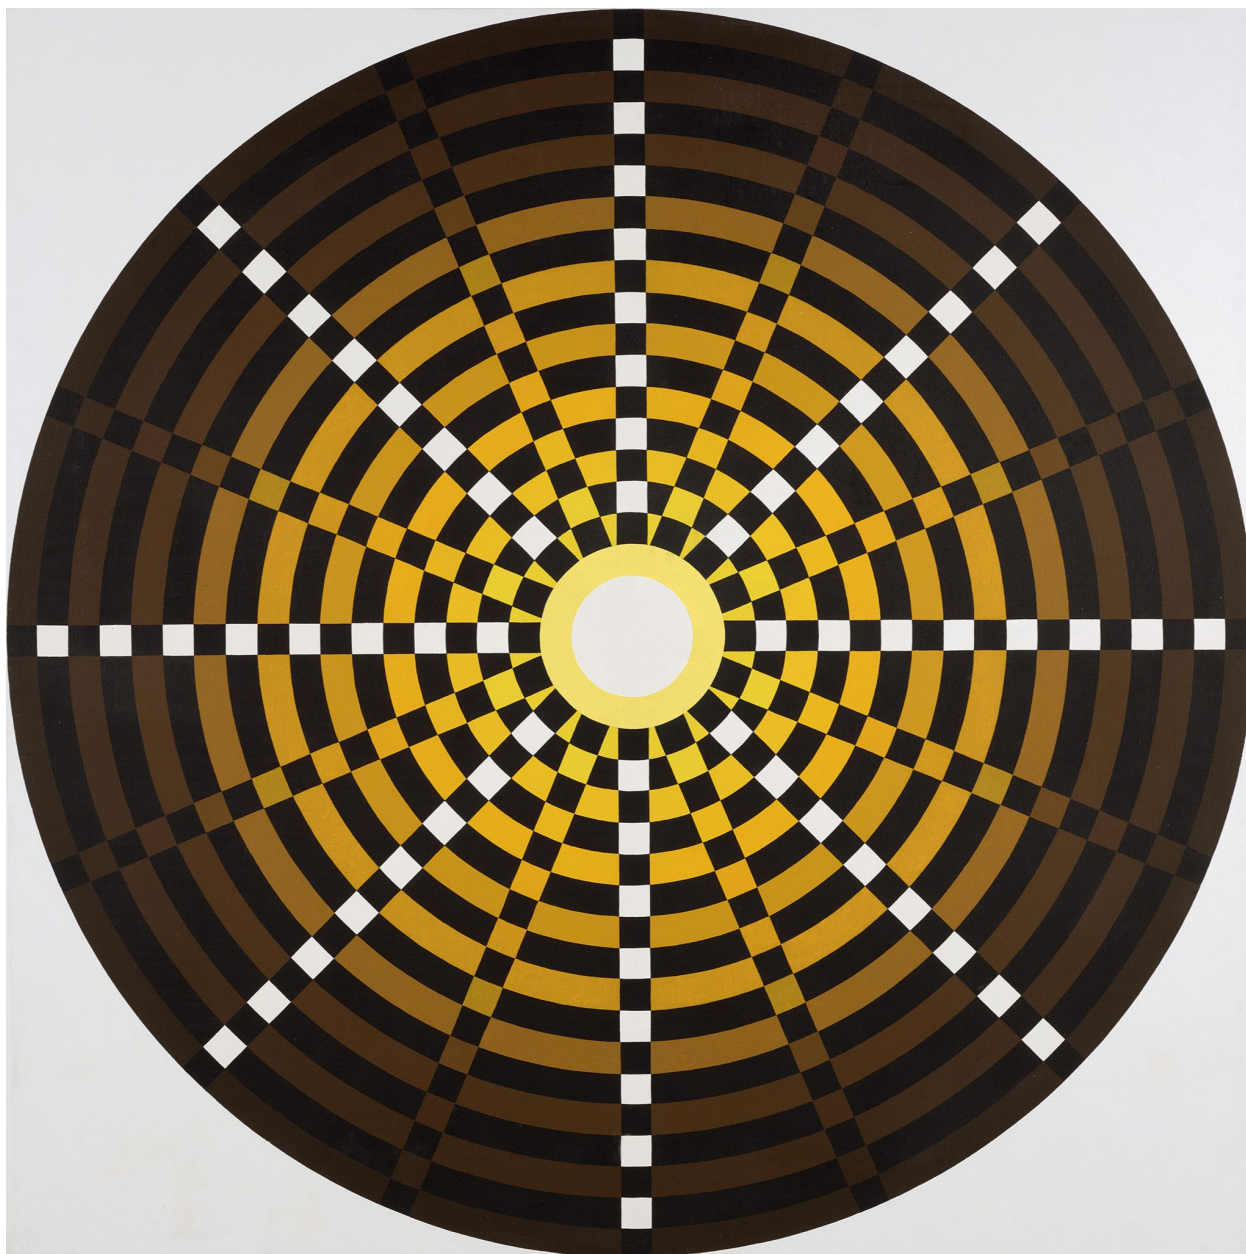

# BERRY CAMPBELL

Mary Dill Henry, *Mandala #1*, 1969  
Acrylic on canvas, 60 x 60 in. (152.4 x 152.4 cm)  
MHEN-00053