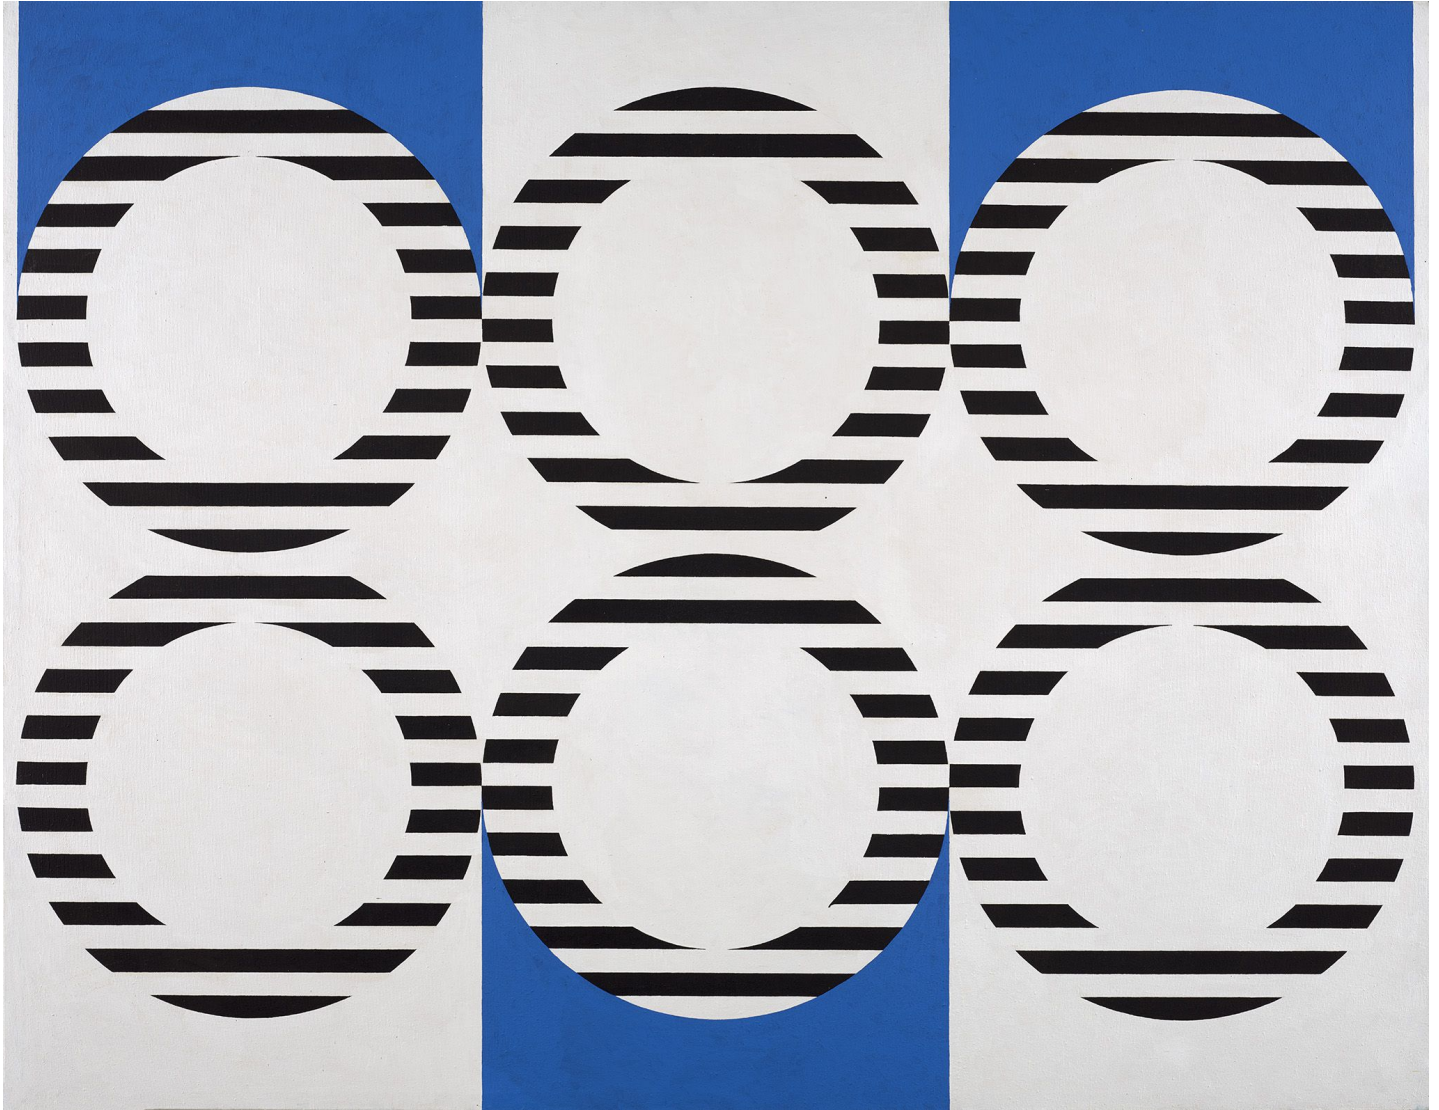

# BERRY ■ CAMPBELL

Mary Dill Henry, *Pansynclastic Riddle*, 1966  
Acrylic on canvas, 48 x 61 3/4 in. (121.9 x 156.8 cm)  
MHEN-00074