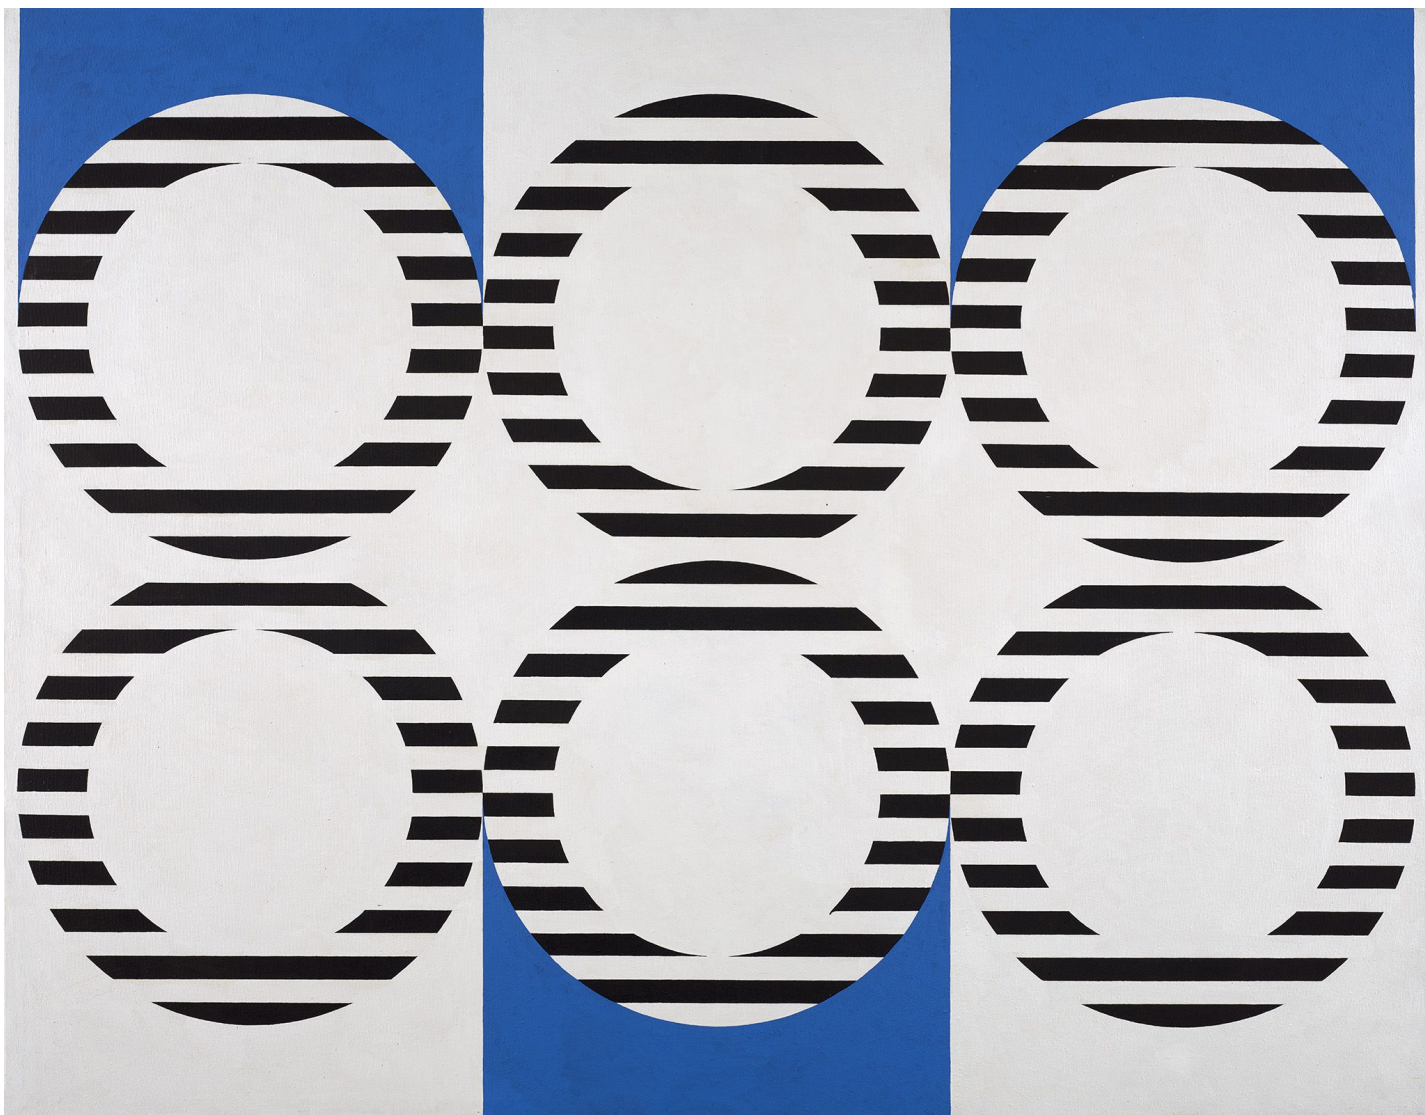

BERRY ■ CAMPBELL

Mary Dill Henry, *Pansynclastic Riddle*, 1966
Acrylic on canvas, 48 x 61 3/4 in. (121.9 x 156.8 cm)
MHEN-00074