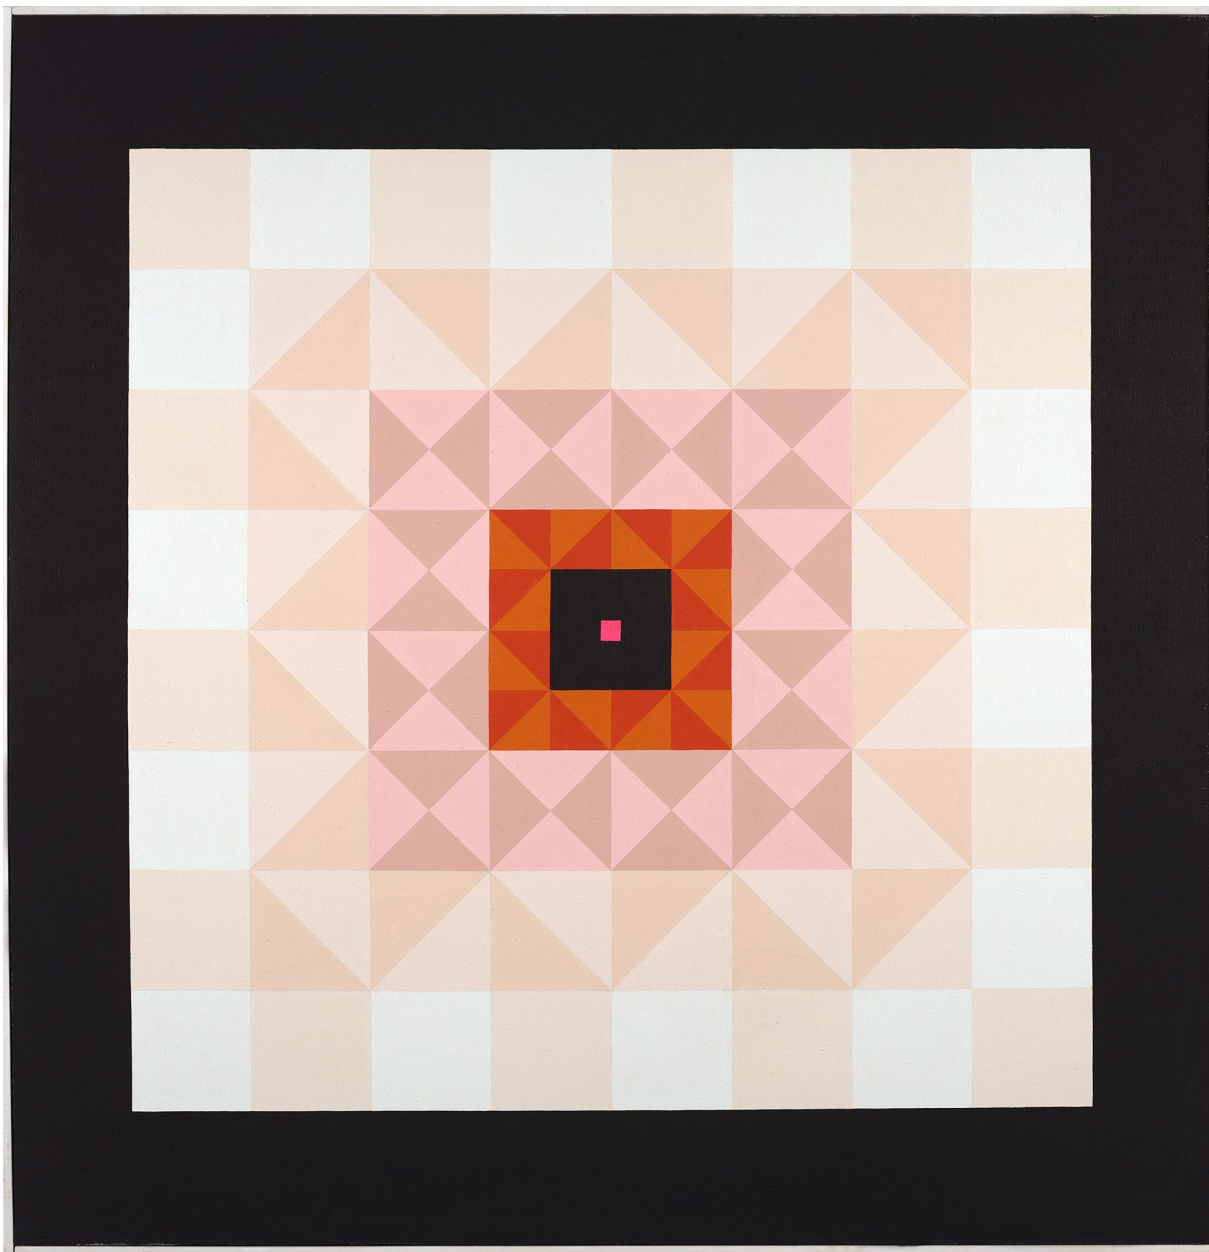

BERRY ■ CAMPBELL

Mary Dill Henry, *Rapunzel's Tower*, 1965
Acrylic on canvas, 61 1/2 x 60 in. (156.2 x 152.4 cm)
MHEN-00081