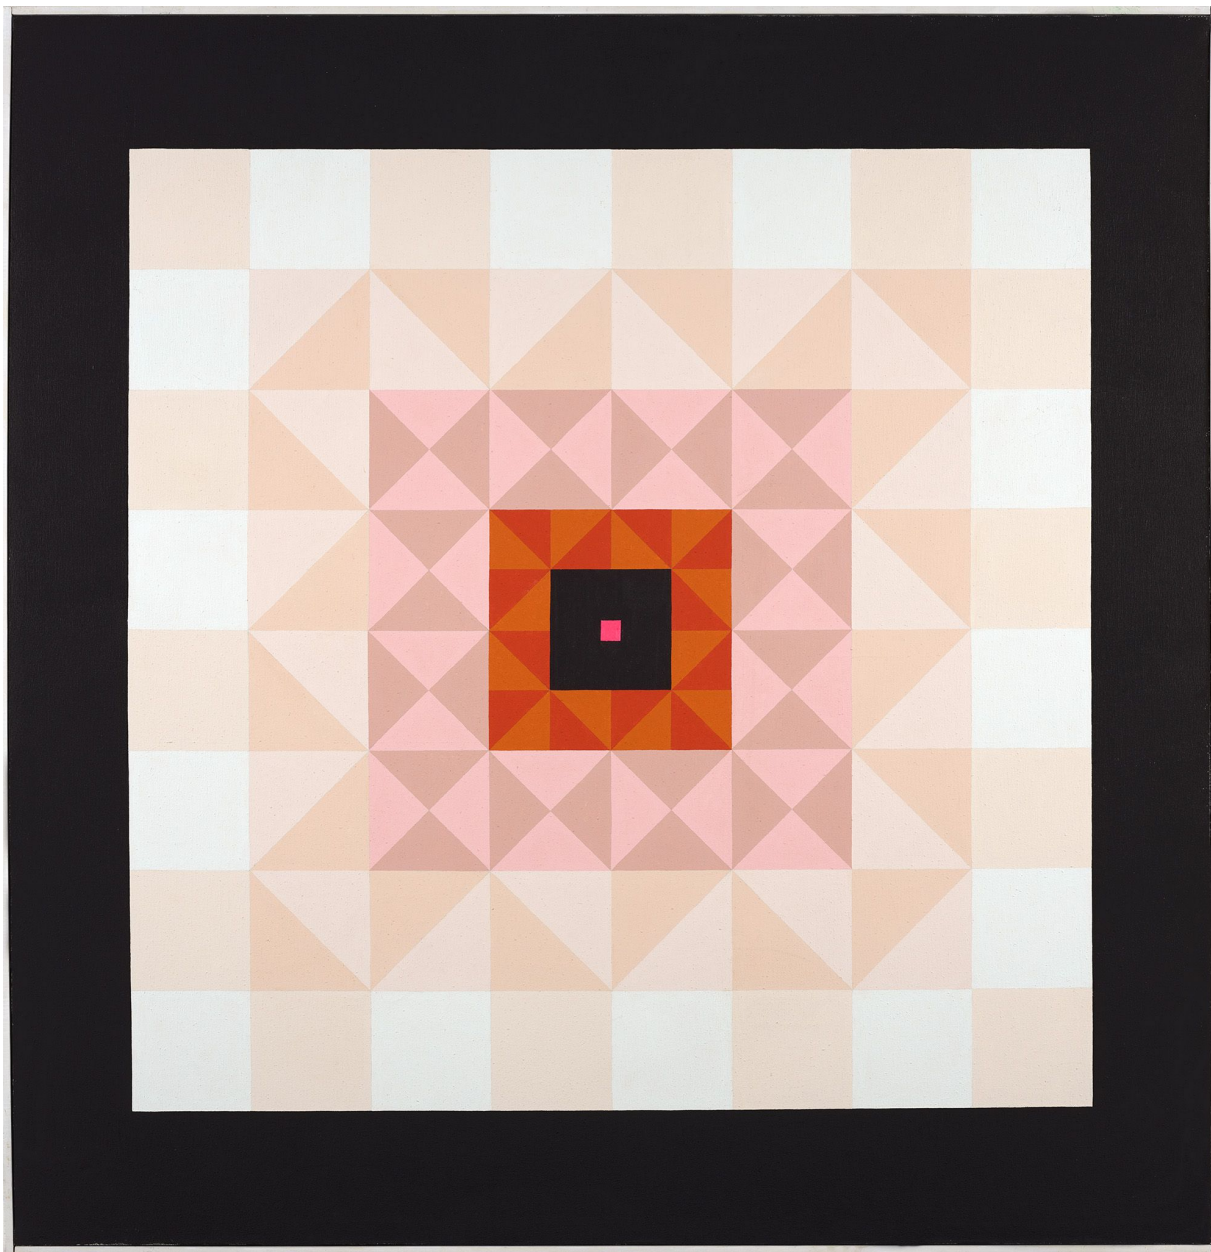

BERRY ■ CAMPBELL

Mary Dill Henry, *Rapunzel's Tower*, 1965
Acrylic on canvas, 61 1/2 x 60 in. (156.2 x 152.4 cm)
MHEN-00081