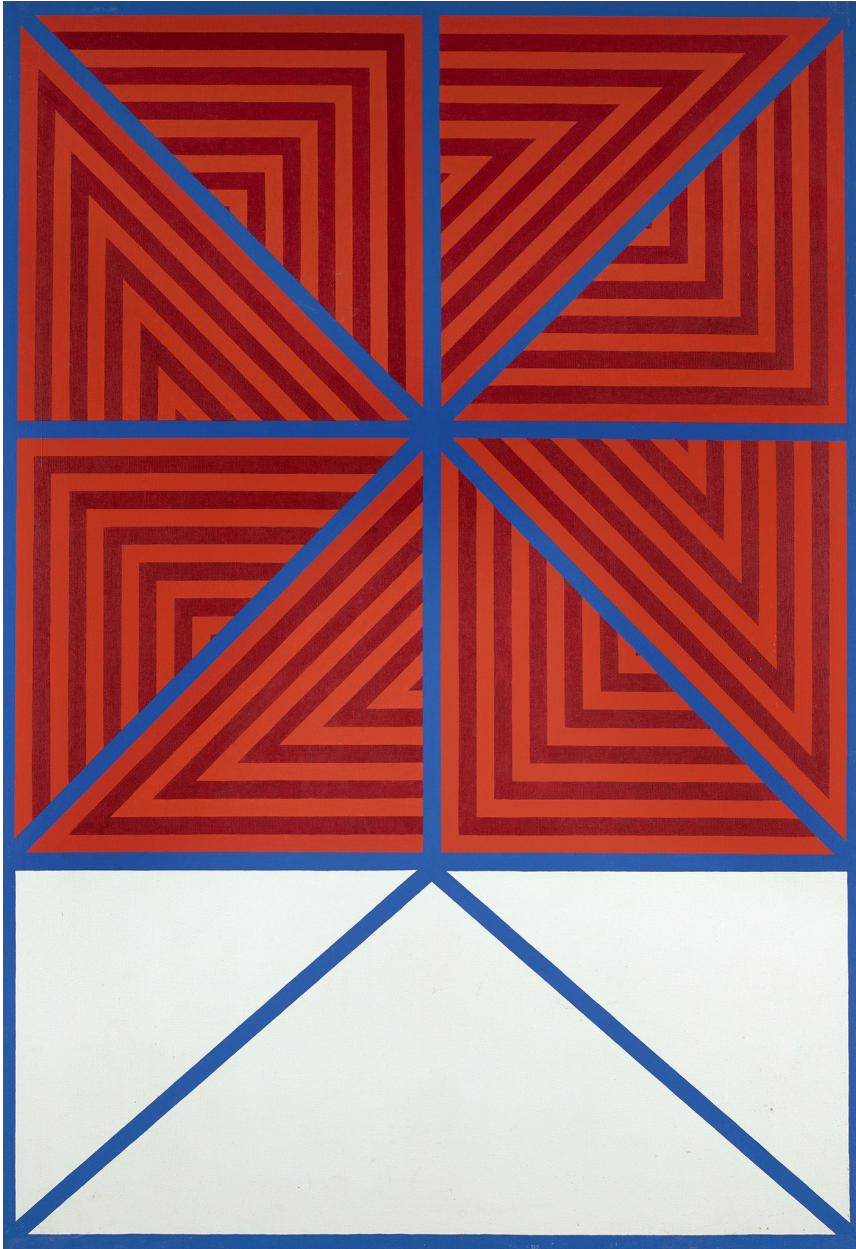

BERRY ■ CAMPBELL

Mary Dill Henry, *Afternoon Raga*, 1970
Acrylic on canvas, 71 x 49 1/2 in. (180.3 x 125.7 cm)
MHEN-00002