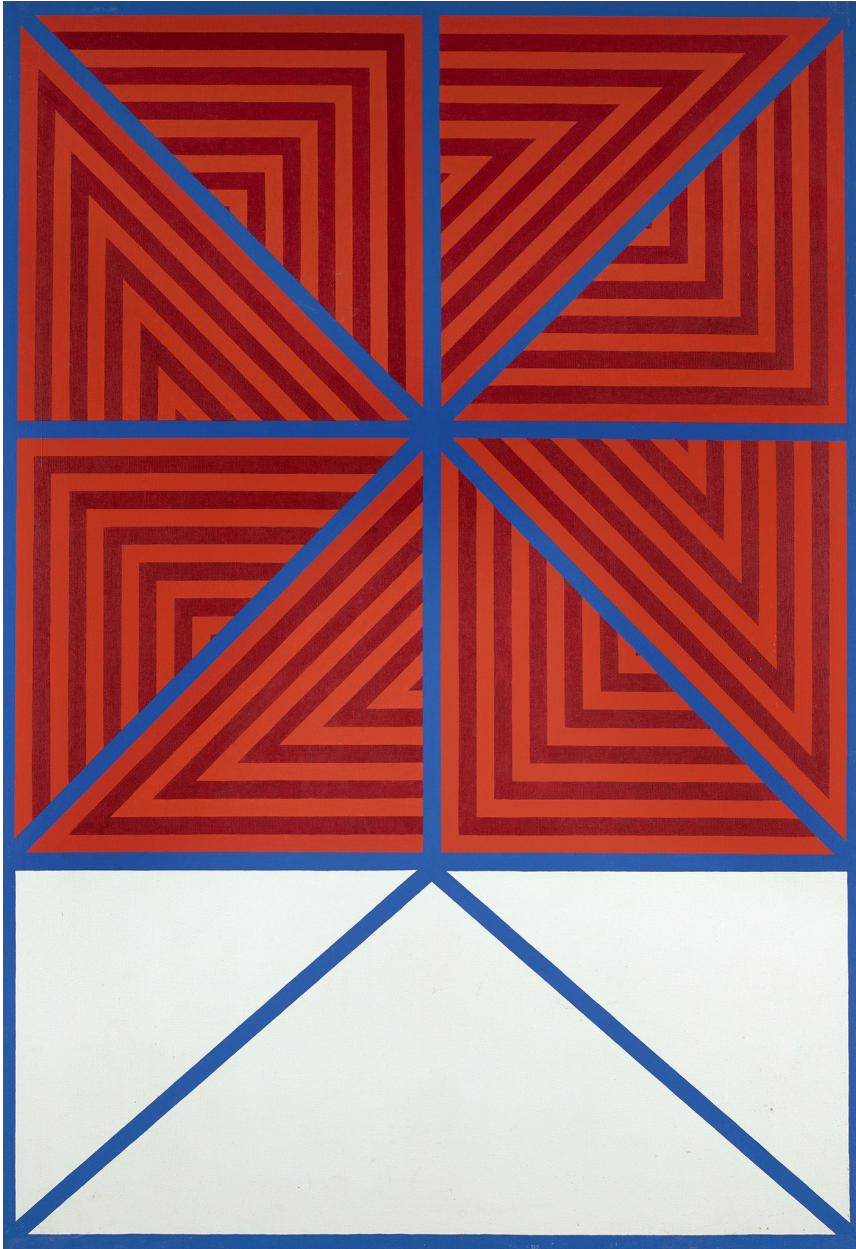

# BERRY ■ CAMPBELL

Mary Dill Henry, *Afternoon Raga*, 1970  
Acrylic on canvas, 71 x 49 1/2 in. (180.3 x 125.7 cm)  
MHEN-00002