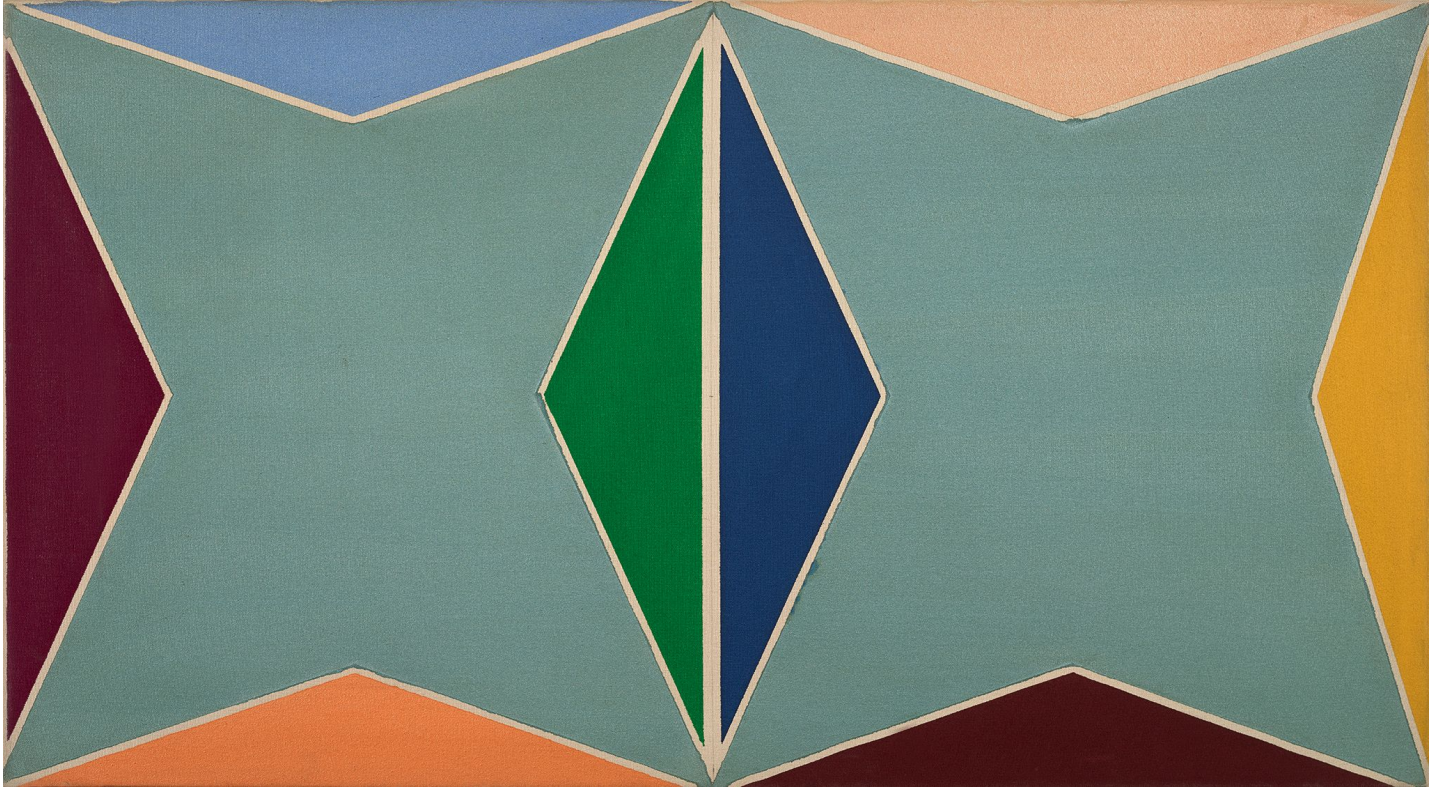

BERRY ■ CAMPBELL

Larry Zox, *Double Gemini*, 1969
Acrylic on canvas, 22 x 40 in. (55.9 x 101.6 cm)
ZOX-00091