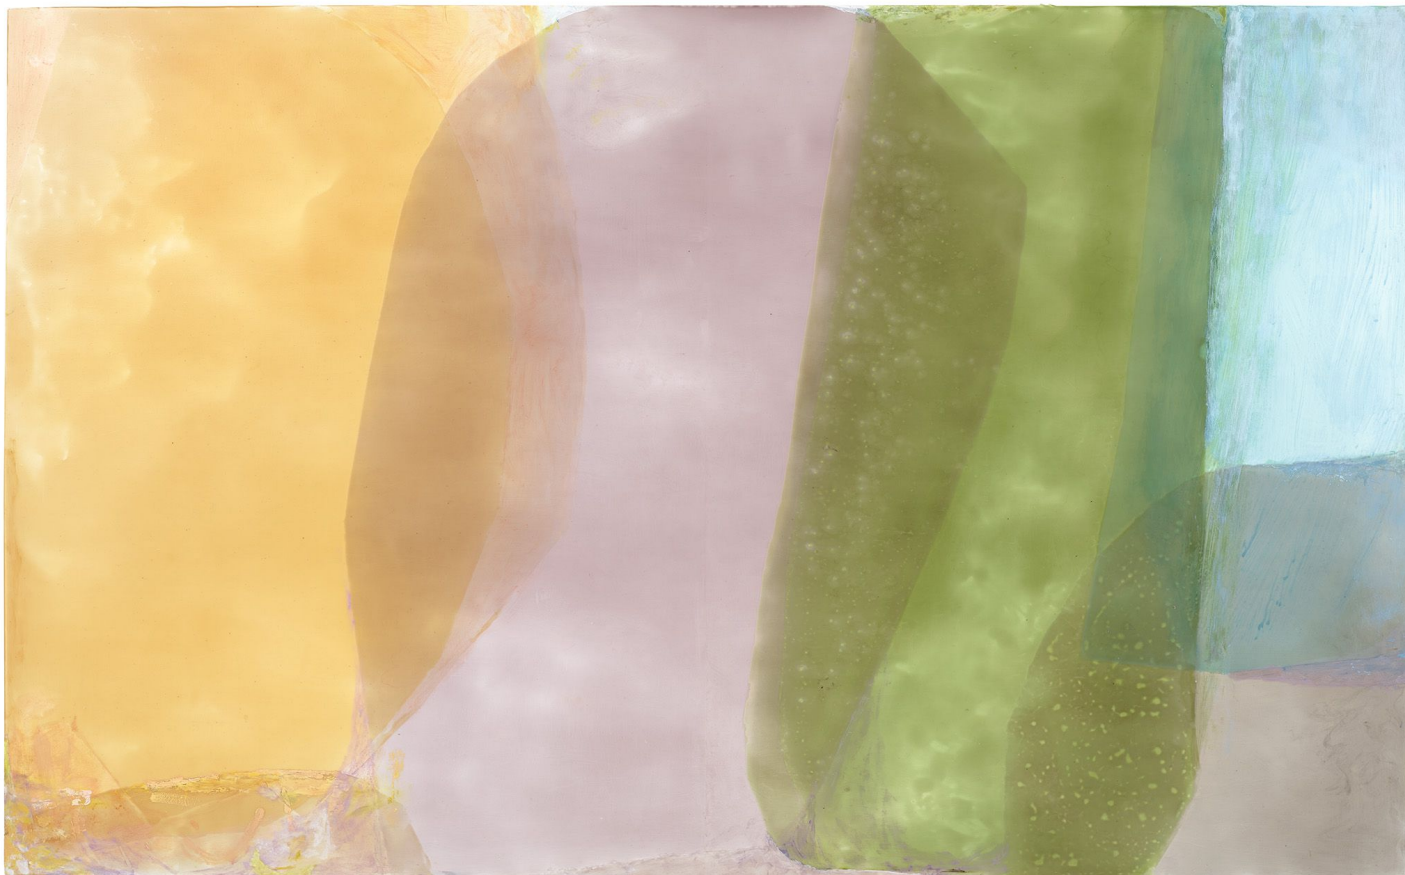

BERRY ■ CAMPBELL

Jill Nathanson, *Light Measure*, 2020

Acrylic and polymers with oil on panel, 49 1/2 x 80 in. (125.7 x 203.2 cm)

NAT-00130