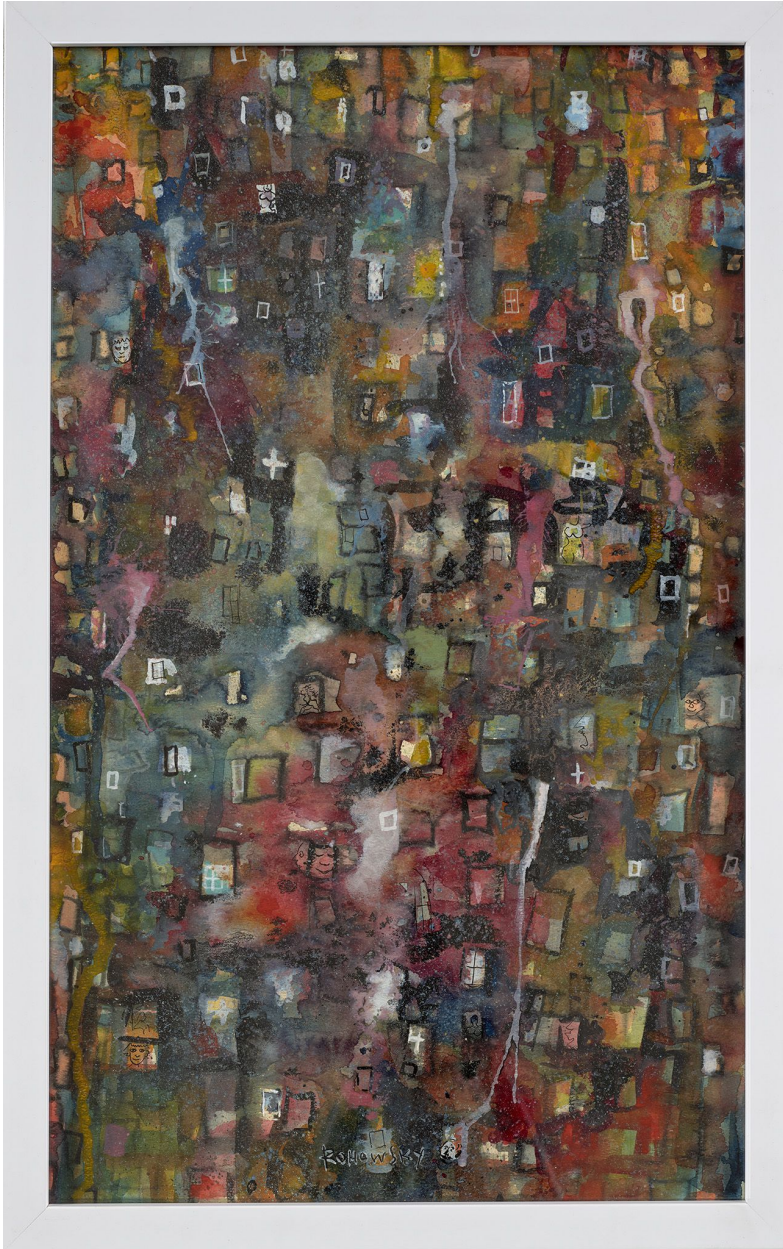

BERRY CAMPBELL

Meyers Rohowsky, *Exercise*, c. 1940
Watercolor on board, 24 x 15 in. (61 x 38.1 cm)
ROH-00003