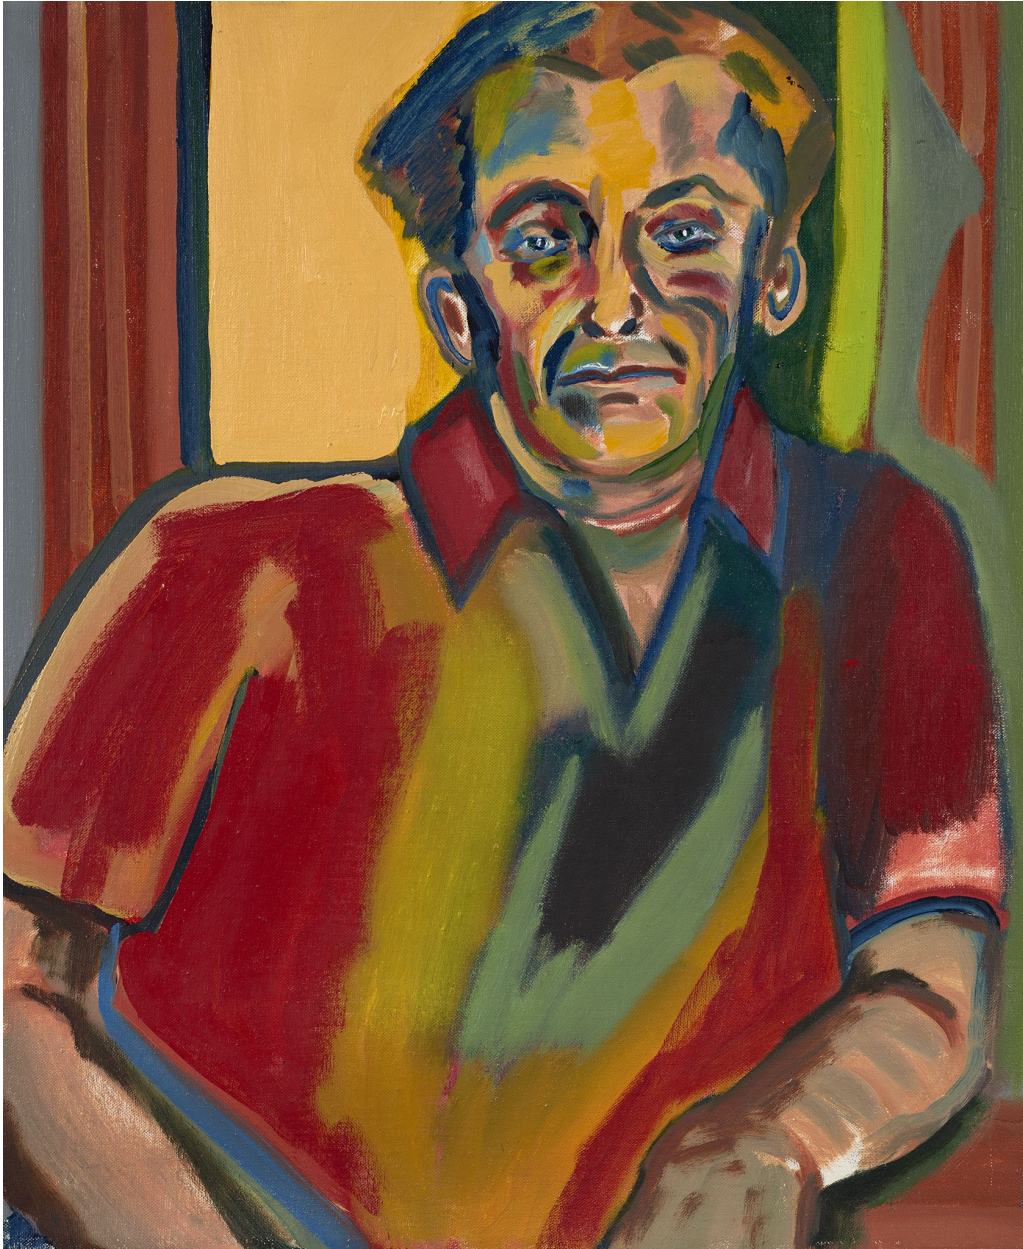

# BERRY ■ CAMPBELL

Frederick J. Brown, *Jacques Lipchitz*, 1992-1993  
Oil on linen, 24 x 20 in. (61 x 50.8 cm)  
BROW-00056