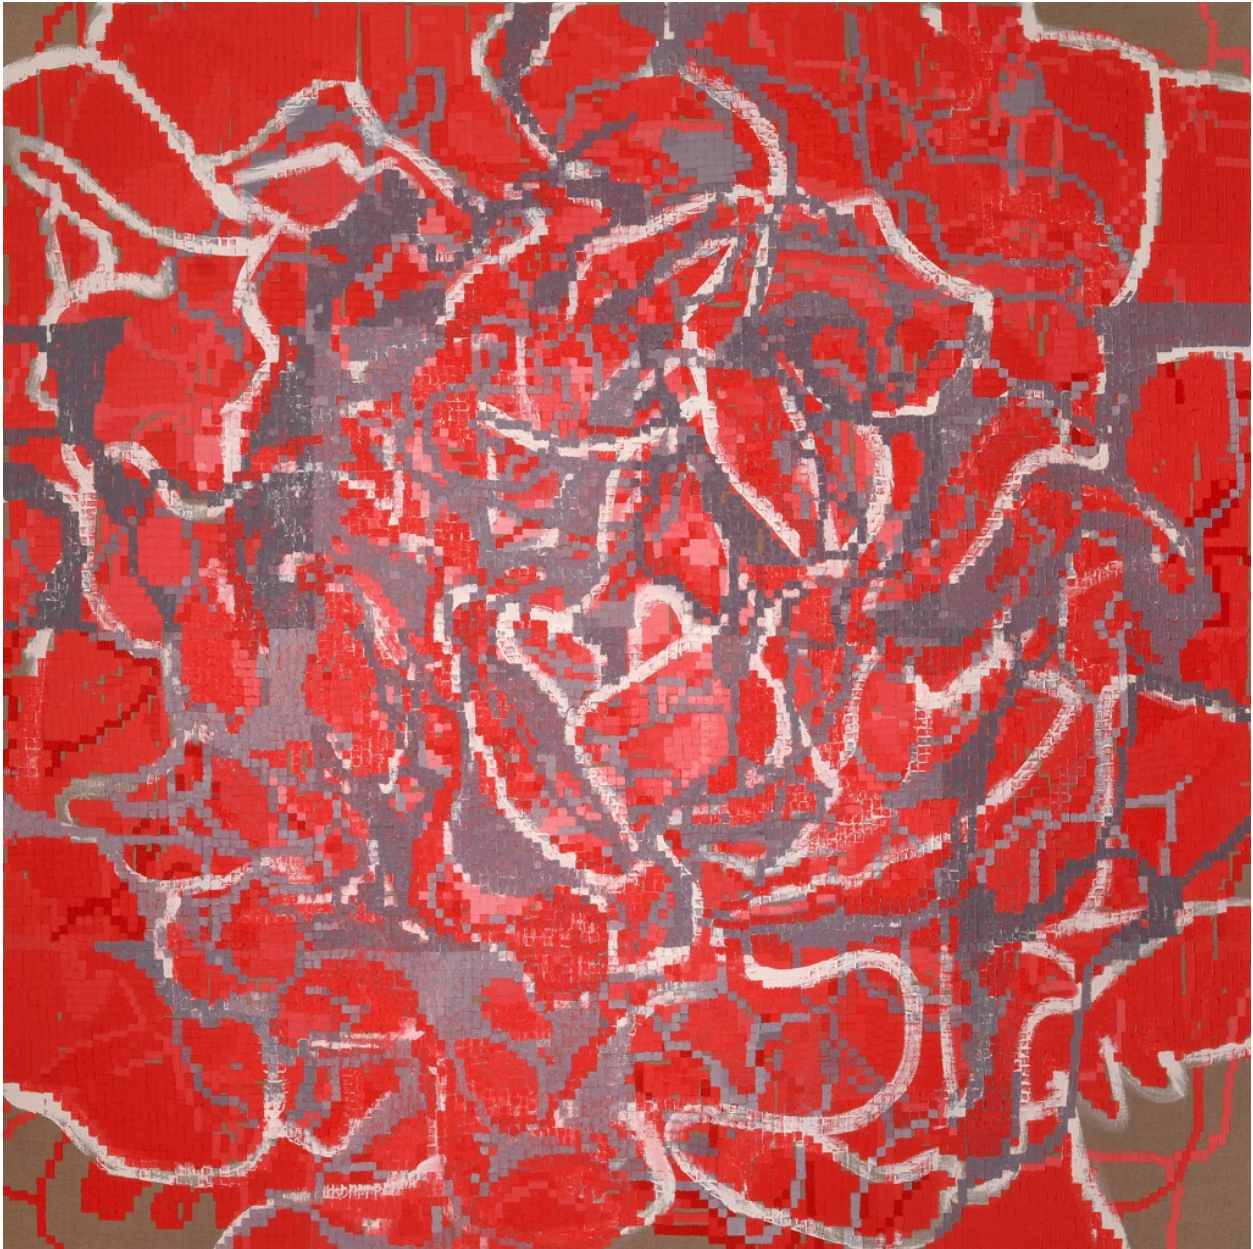

BERRY ■ CAMPBELL

Eric Dever, *NSIBTW 24*, 2014
Oil on linen, 72 x 72 in. (182.9 x 182.9 cm)
DEV-00026