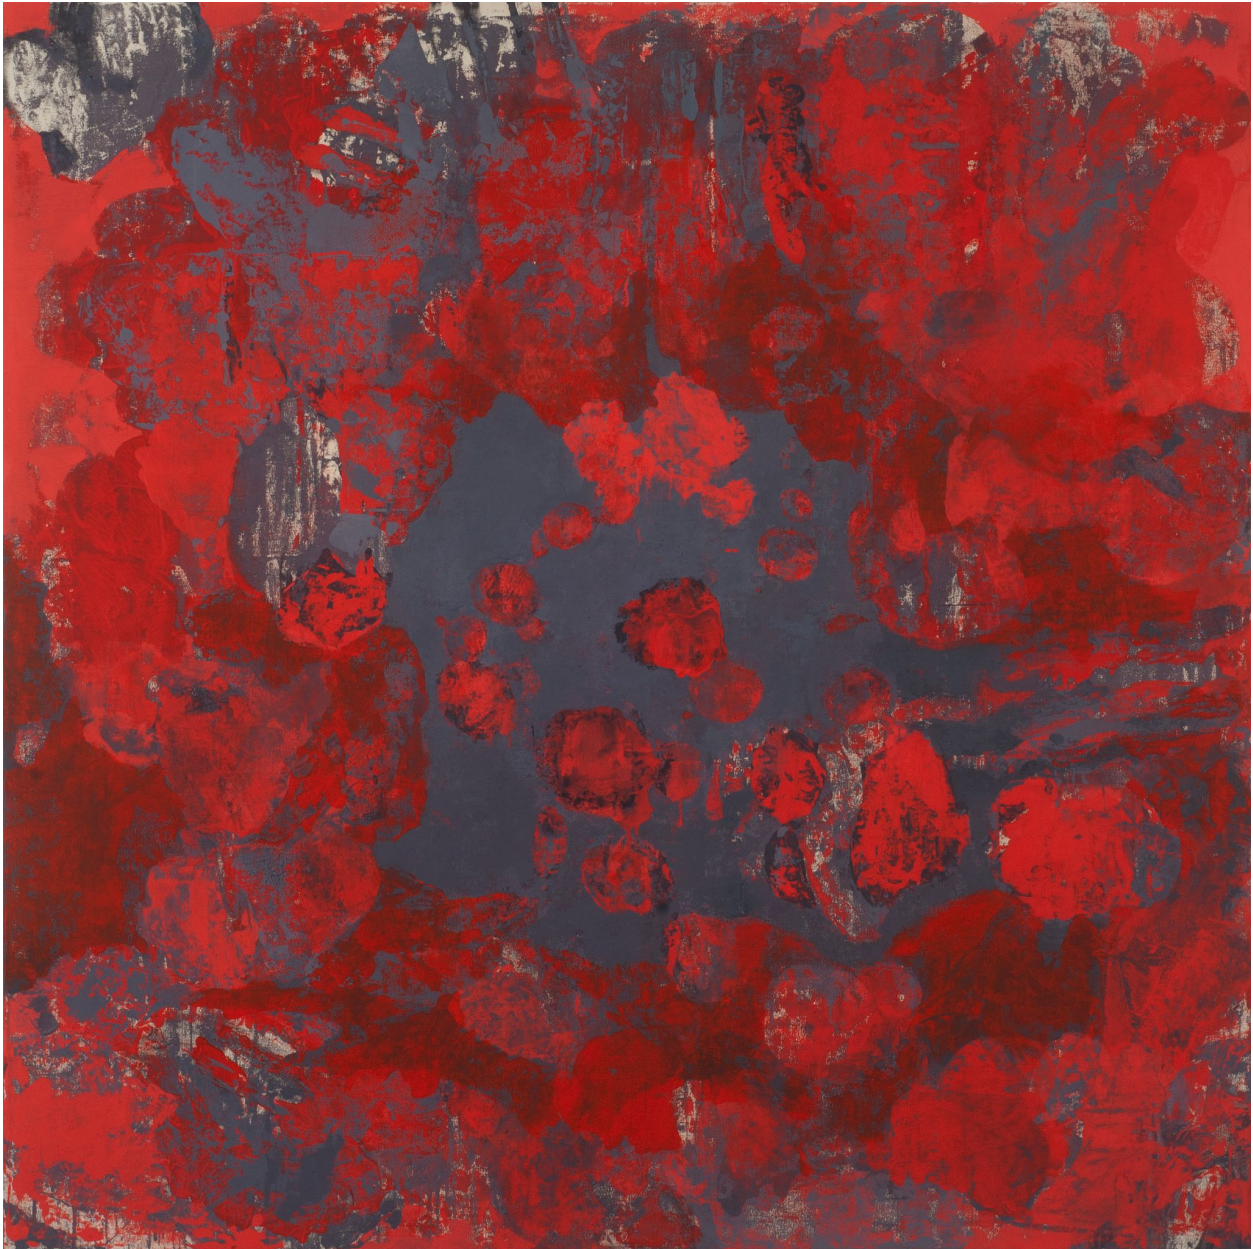

BERRY ■ CAMPBELL

Eric Dever, *NSIBTW 48*, 2015
Oil on canvas, 72 x 72 in. (182.9 x 182.9 cm)
DEV-00054