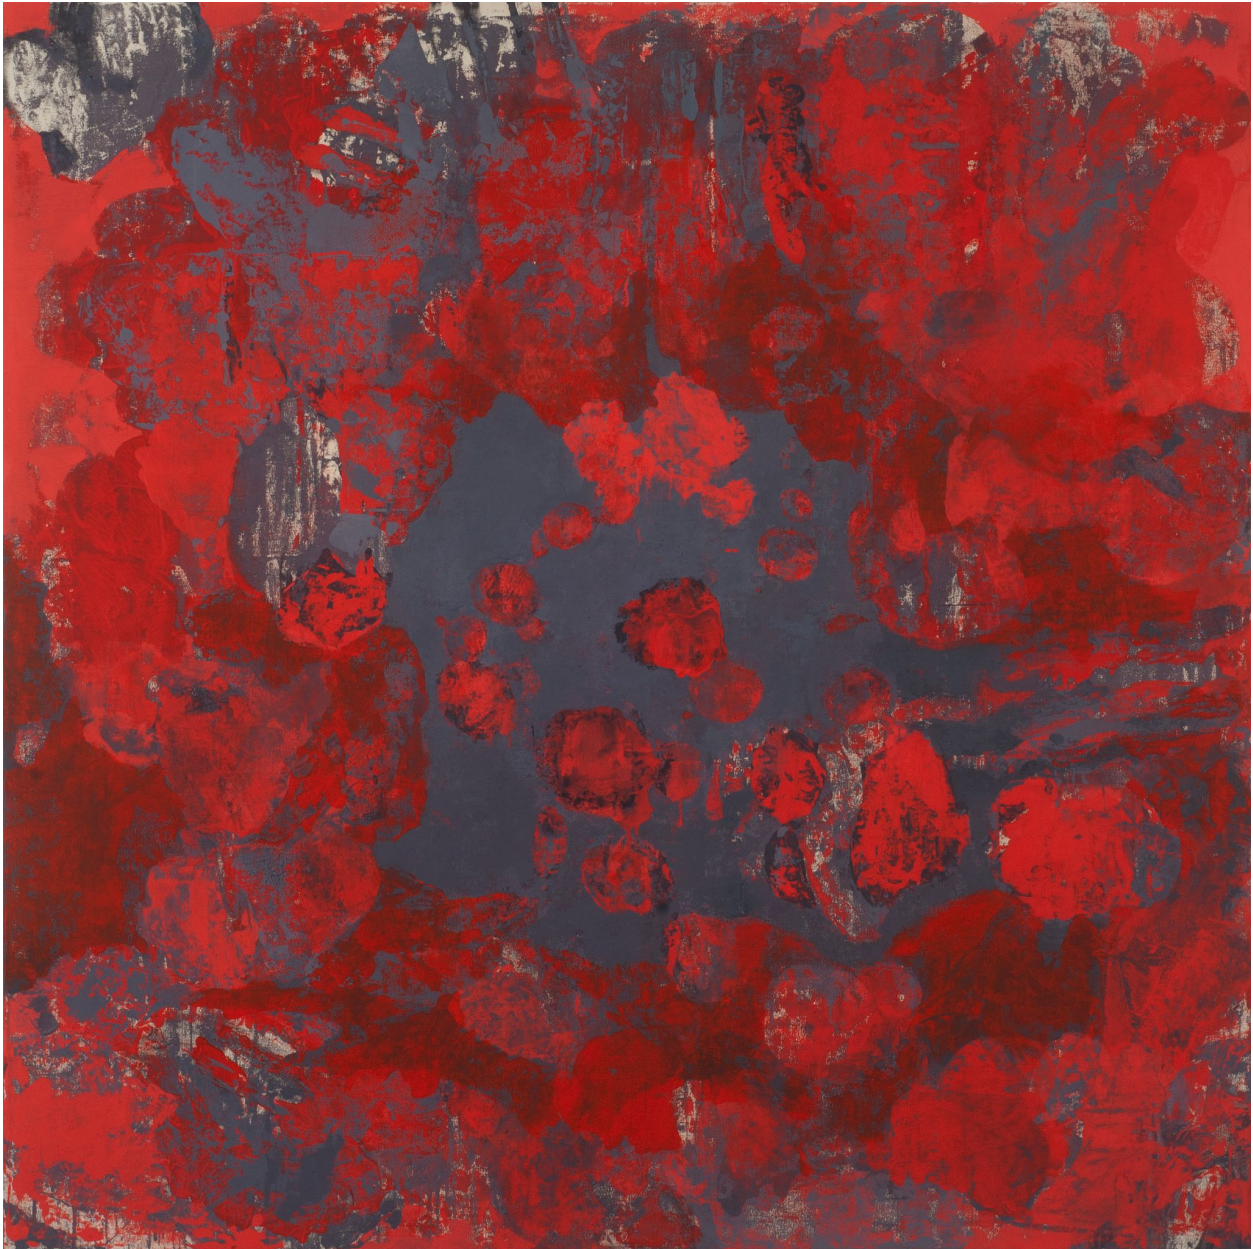

# BERRY ■ CAMPBELL

Eric Dever, *NSIBTW 48*, 2015  
Oil on canvas, 72 x 72 in. (182.9 x 182.9 cm)  
DEV-00054