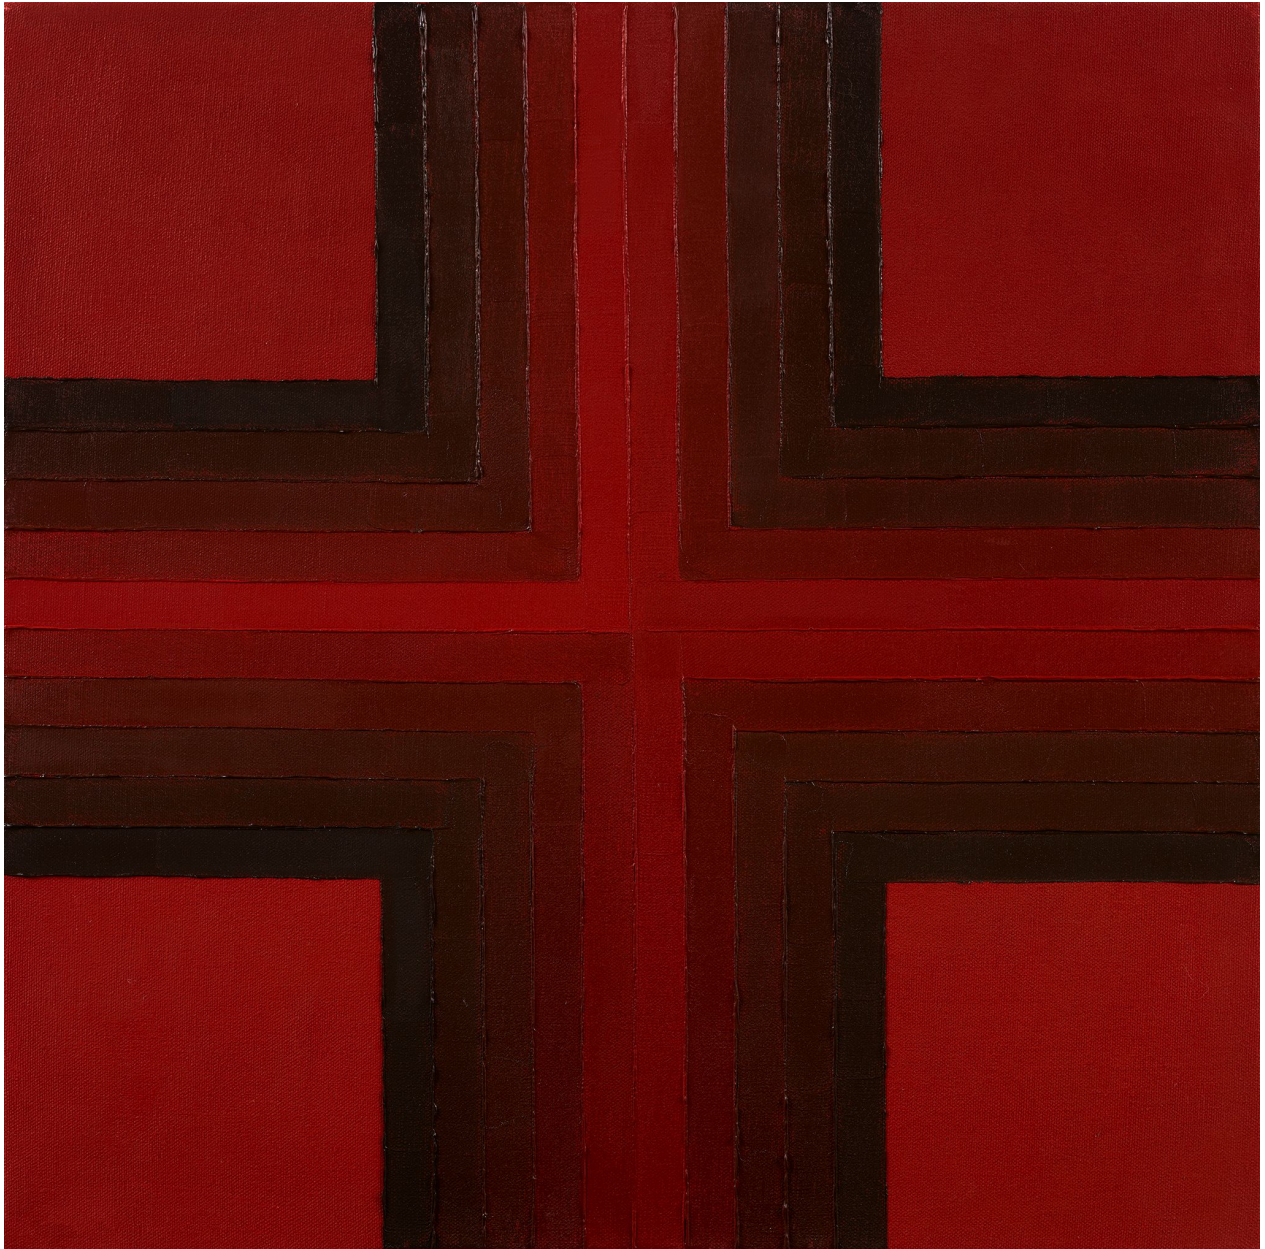

# BERRY ■ CAMPBELL

Eric Dever, *NSIB 2*, 2012  
Oil on canvas, 20 x 20 in. (50.8 x 50.8 cm)  
DEV-00069