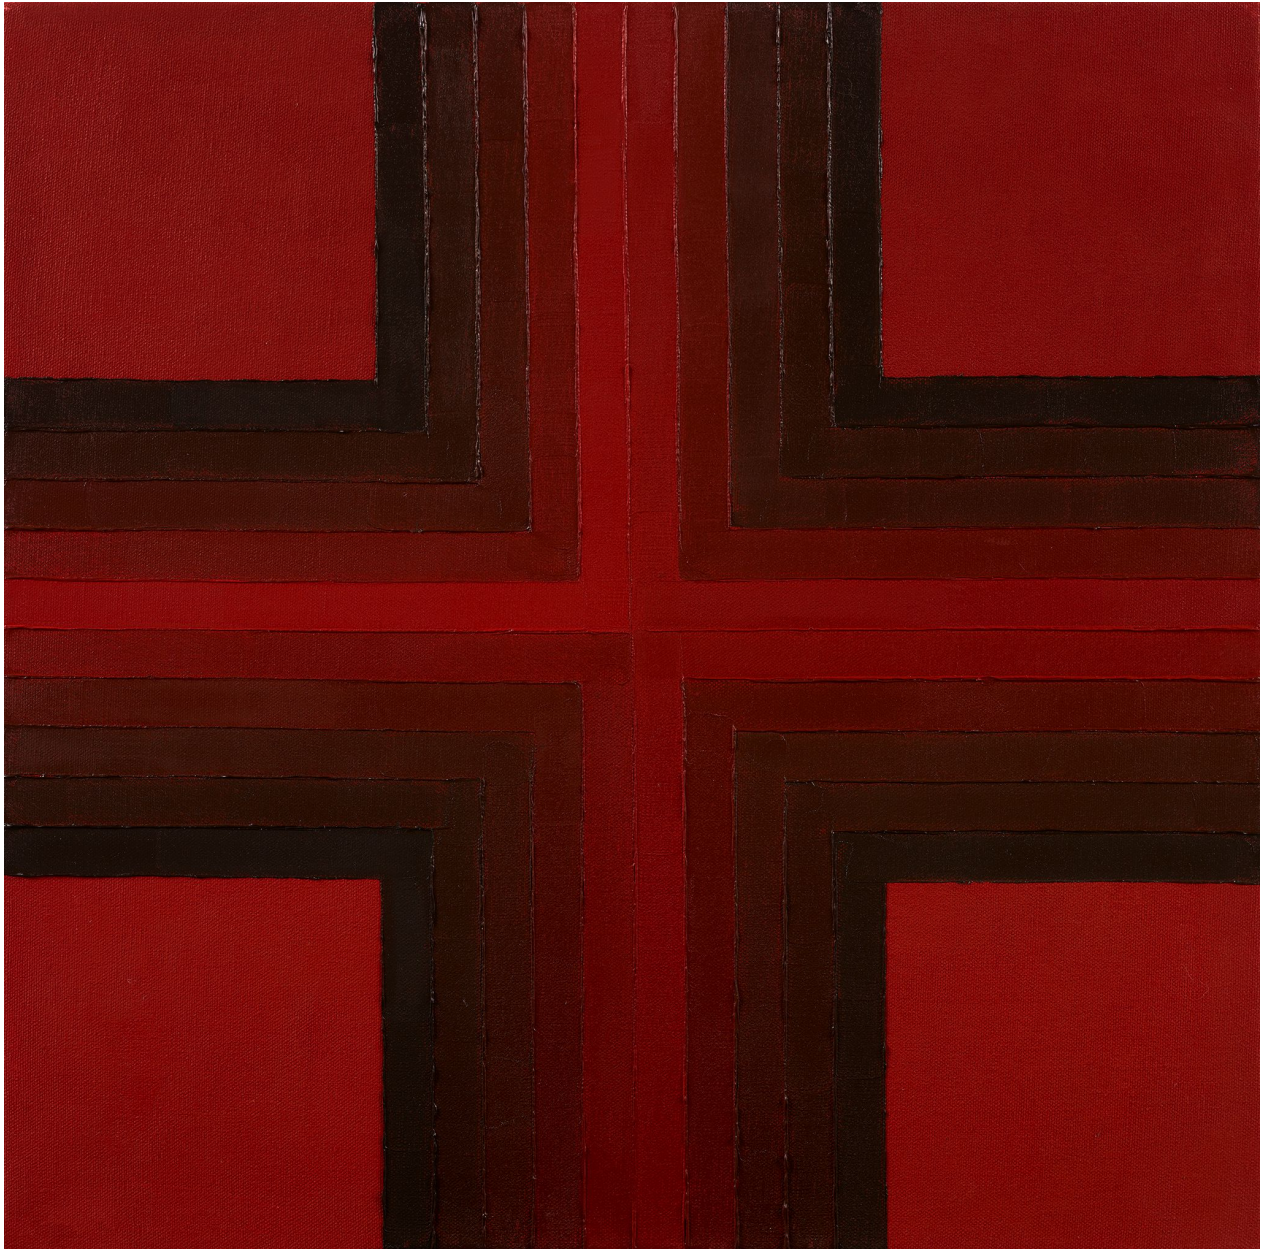

BERRY ■ CAMPBELL

Eric Dever, *NSIB 2*, 2012
Oil on canvas, 20 x 20 in. (50.8 x 50.8 cm)
DEV-00069