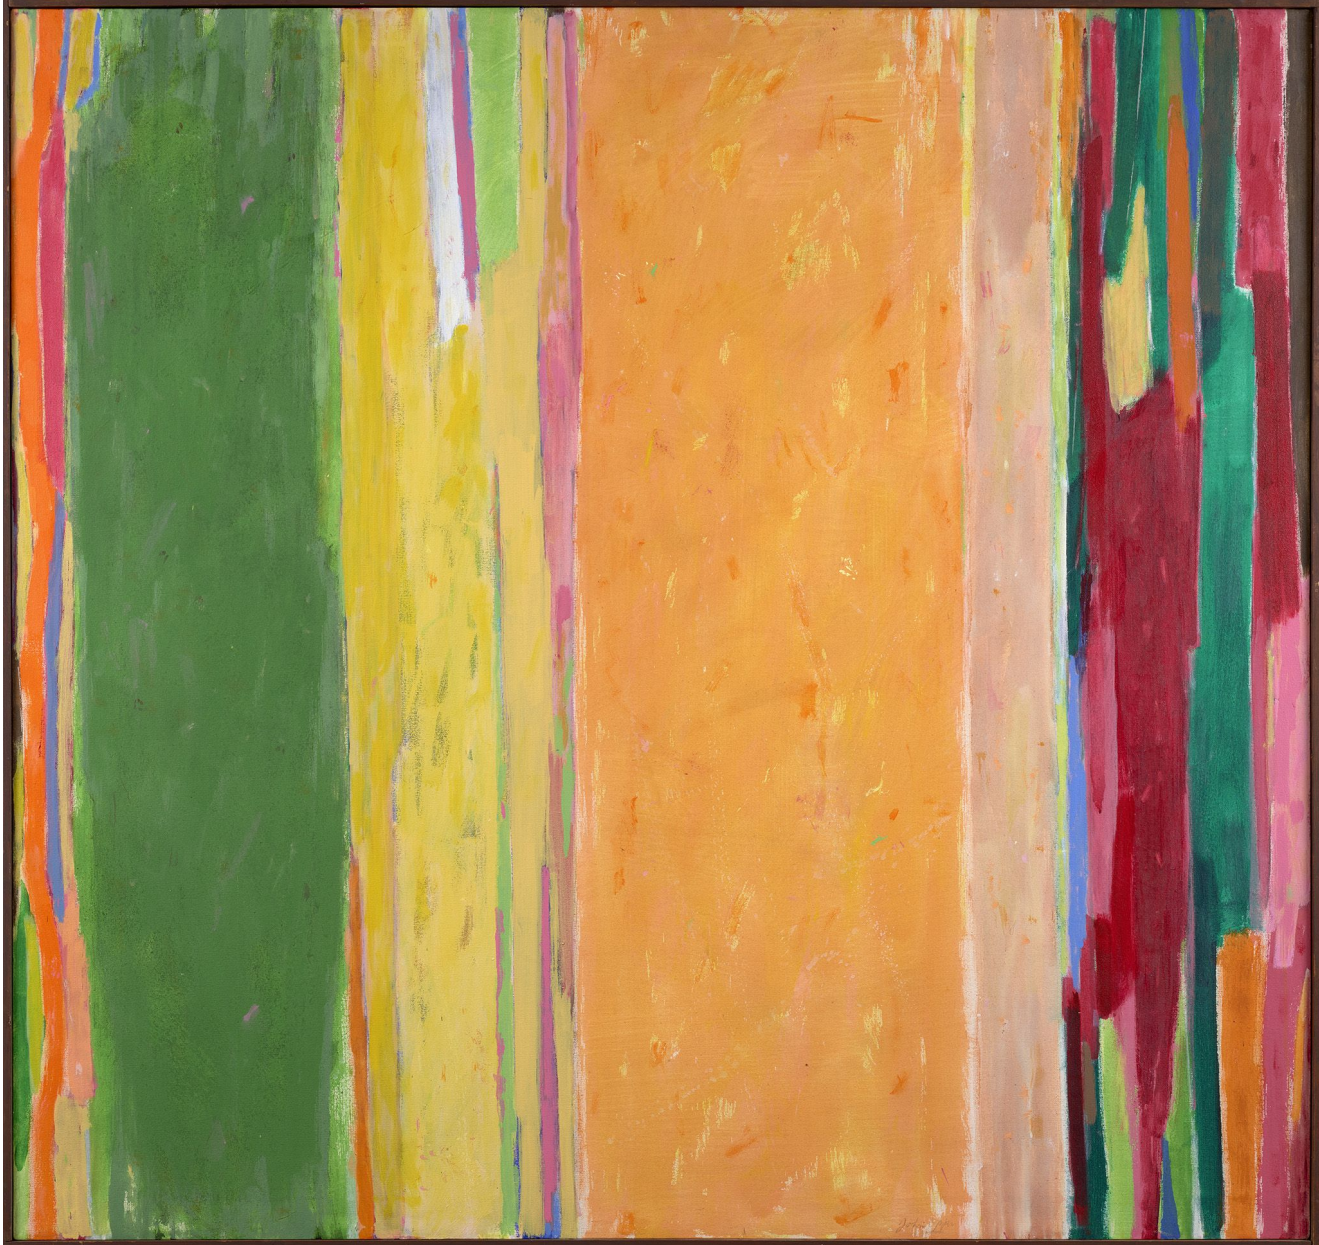

# BERRY ■ CAMPBELL

John Opper, *Untitled*, 1986  
Acrylic on canvas, 64 1/4 x 68 1/4 in. (163.2 x 173.3 cm)  
OPP-00063