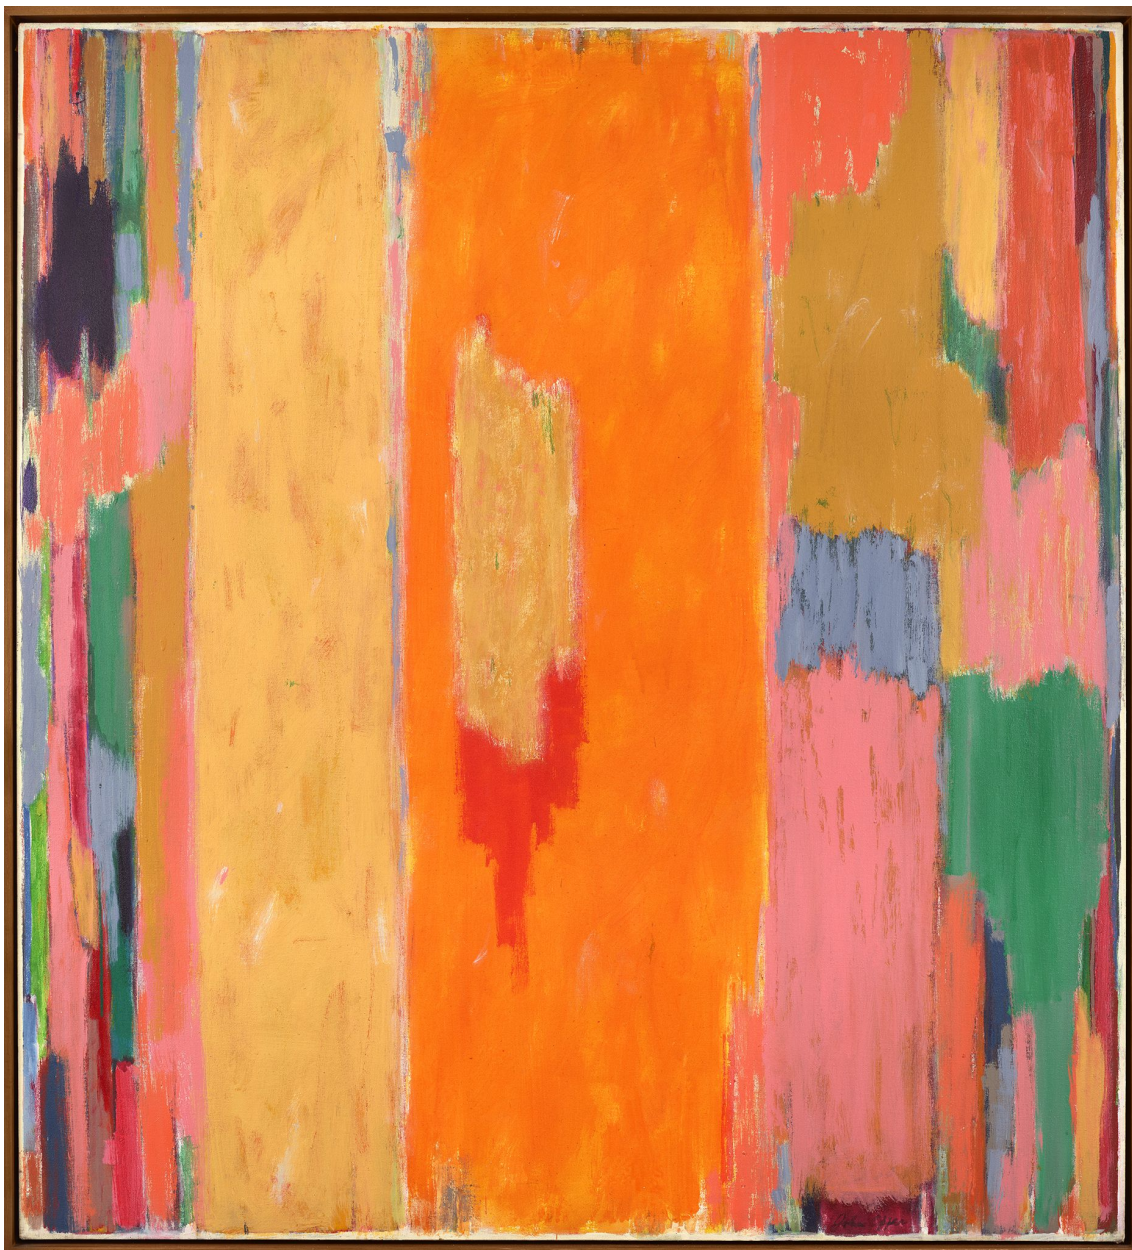

# BERRY ■ CAMPBELL

John Opper, *Untitled (4-88)* | SOLD, 1988  
Acrylic on canvas, 66 x 60 in. (167.6 x 152.4 cm)  
OPP-00061