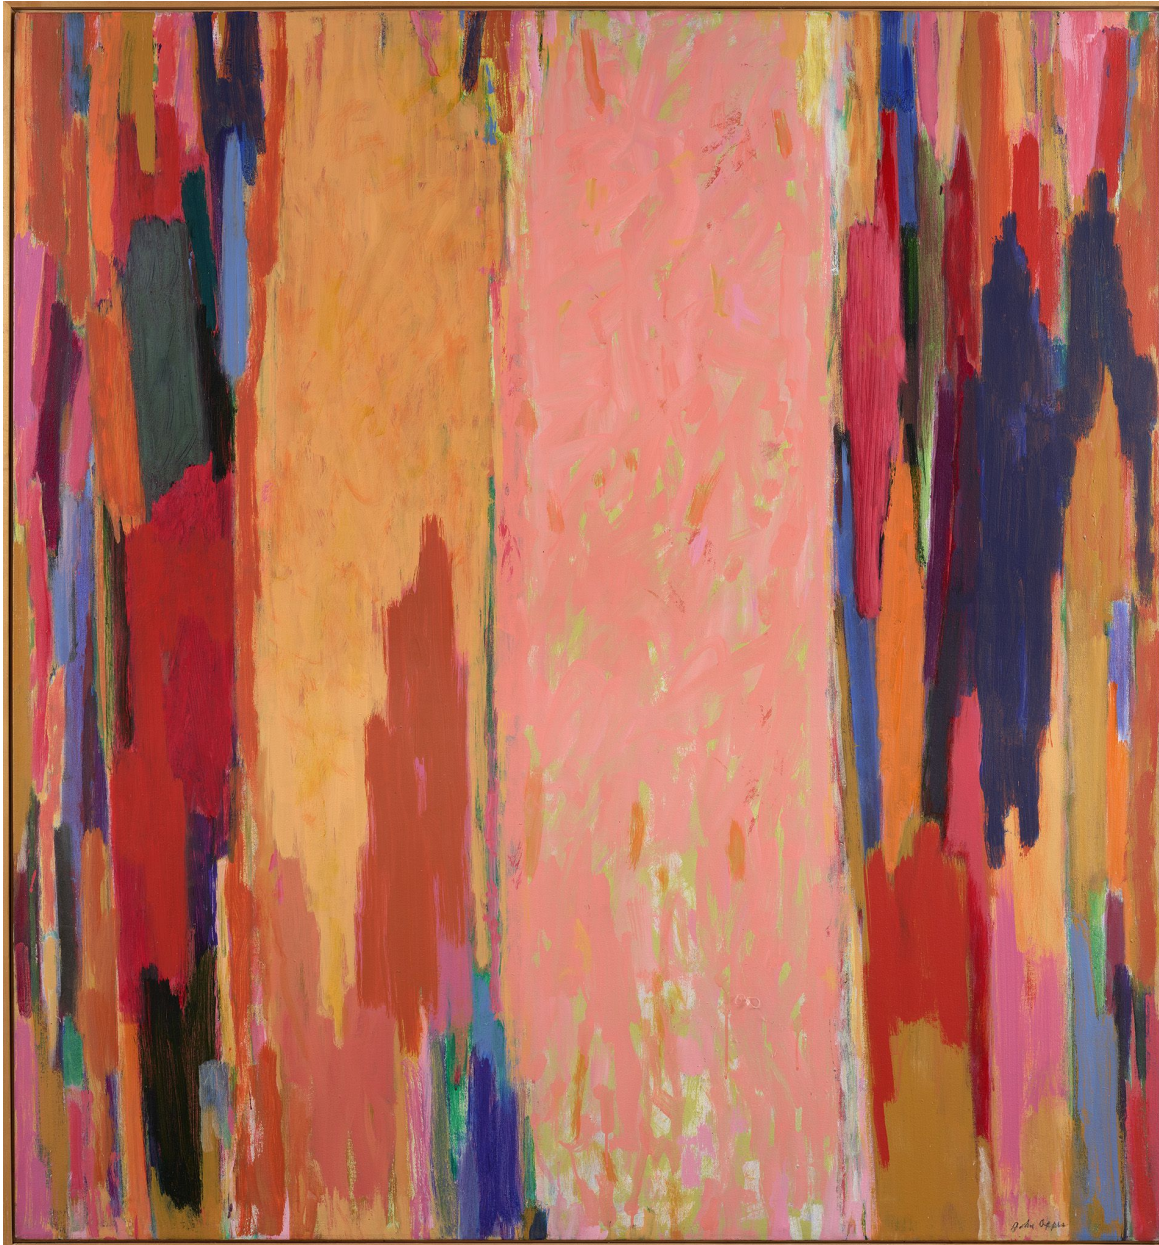

BERRY ■ CAMPBELL

John Opper, *Untitled (#12)*, 1988
Acrylic on canvas, 66 1/4 x 62 in. (168.3 x 157.5 cm)
OPP-00059