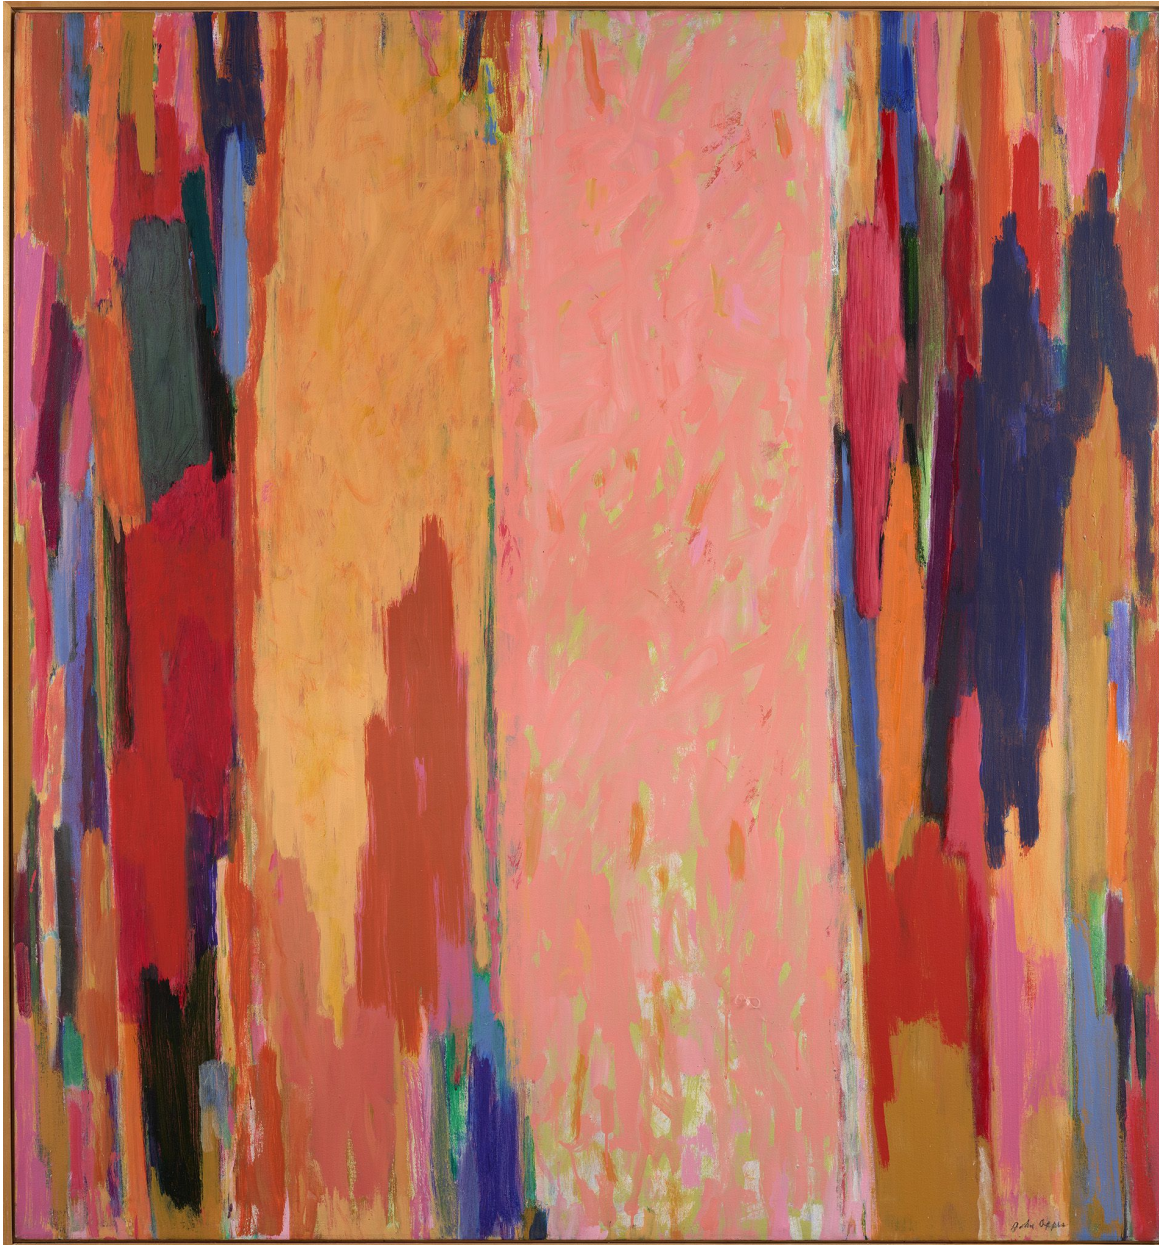

# BERRY ■ CAMPBELL

John Opper, *Untitled (#12)*, 1988  
Acrylic on canvas, 66 1/4 x 62 in. (168.3 x 157.5 cm)  
OPP-00059