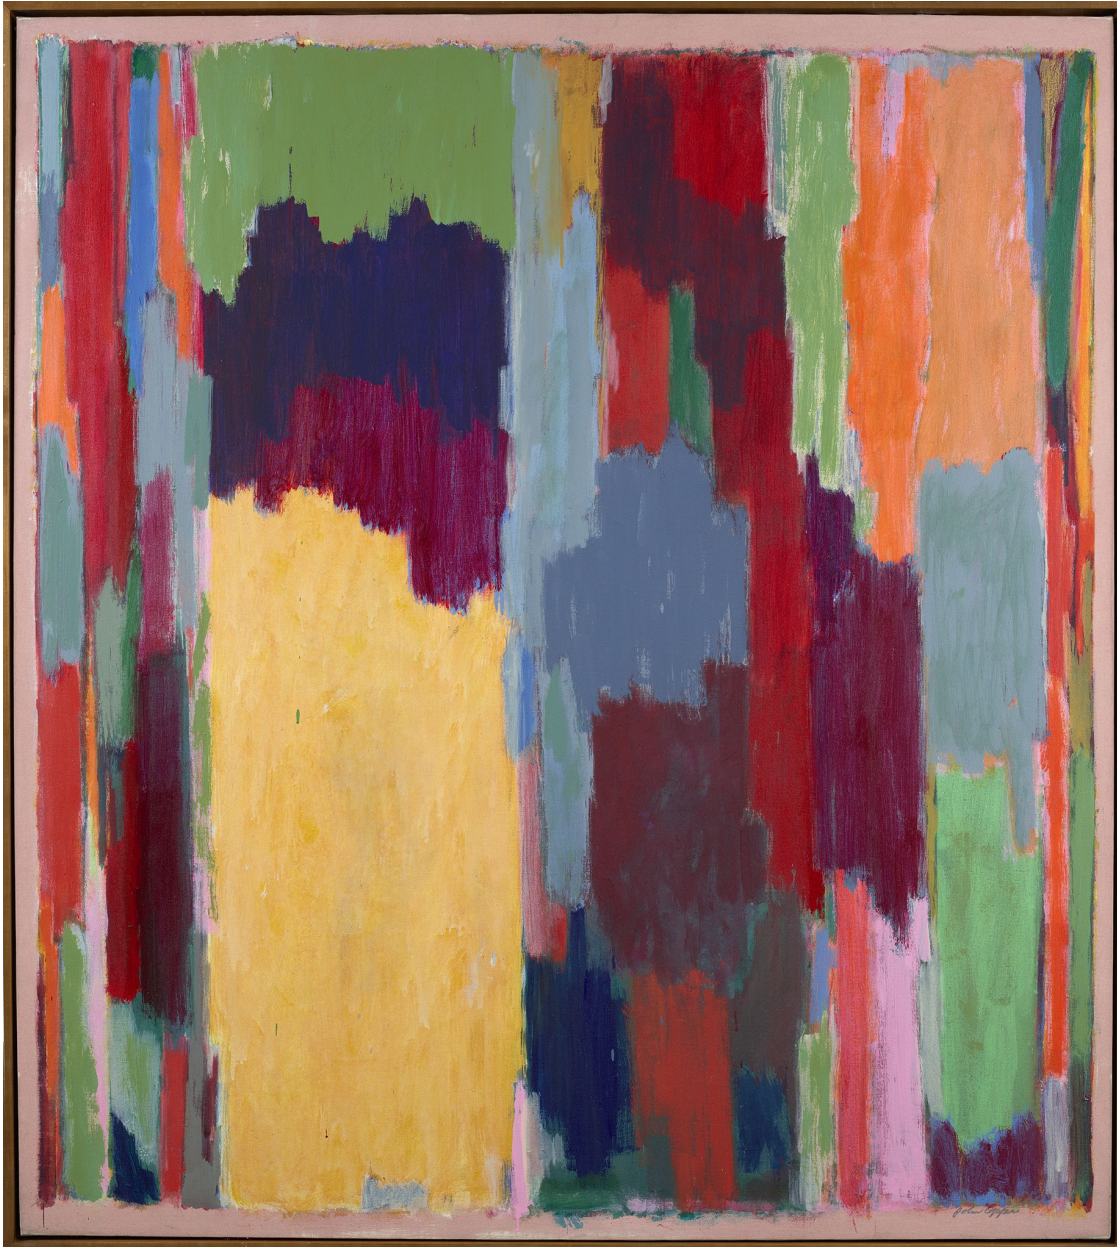

BERRY ■ CAMPBELL

John Opper, *Untitled (B-24)*, 1988
Acrylic on canvas, 69 x 62 in. (175.3 x 157.5 cm)
OPP-00057