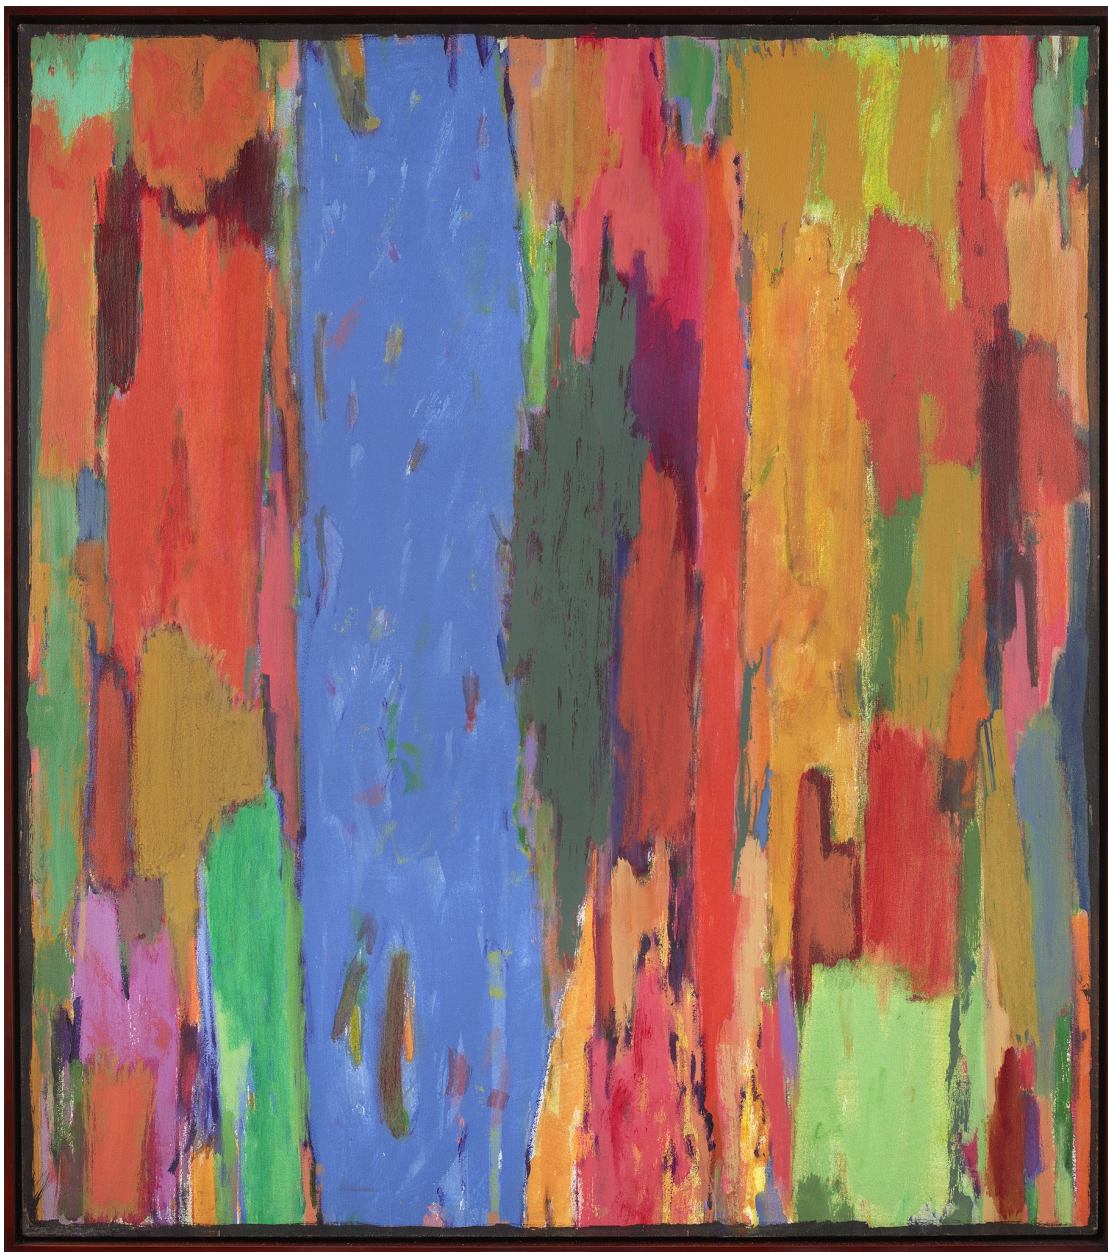

BERRY ■ CAMPBELL

John Opper, *Untitled (AMA-12)*, 1985
Acrylic on canvas, 56 1/4 x 50 1/4 in. (142.9 x 127.6 cm)
OPP-00055