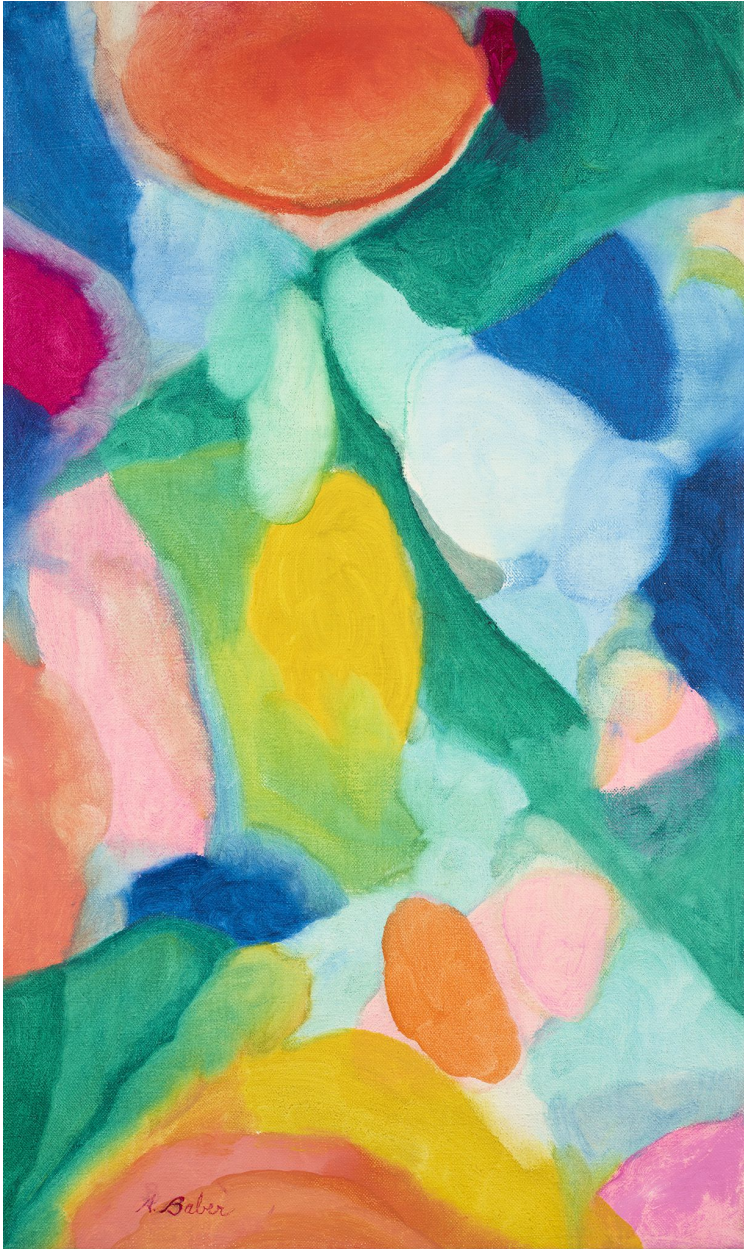

BERRY ■ CAMPBELL

Alice Baber, *Green Across* | SOLD, 1966
Oil on canvas, 21 1/2 x 13 in. (54.6 x 33 cm)
BAB-00004