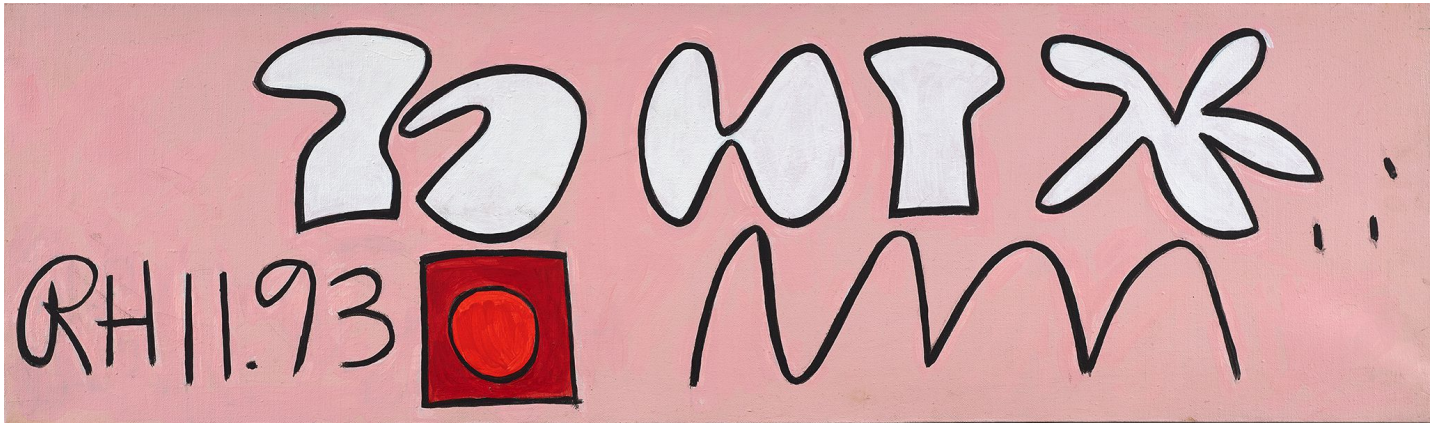

BERRY ■ CAMPBELL

Raymond Hendler, *RH 11.93*, 1993
Acrylic on canvas, 12 1/2 x 42 in. (31.8 x 106.7 cm)
HEN-00205