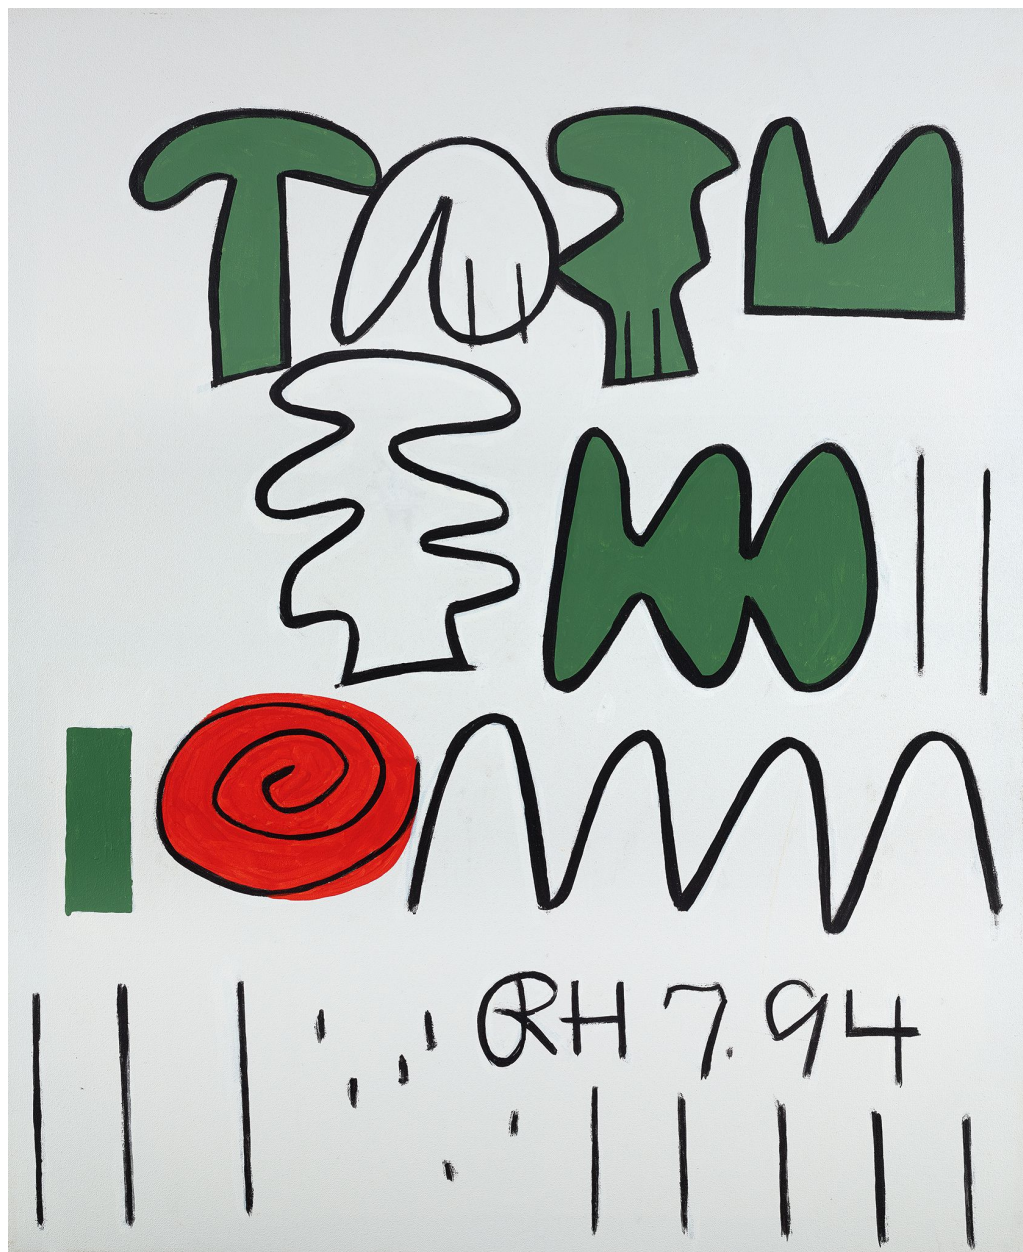

BERRY ■ CAMPBELL

Raymond Hendler, *RH 7.94*, 1994
Acrylic on canvas, 40 x 33 in. (101.6 x 83.8 cm)
HEN-00194