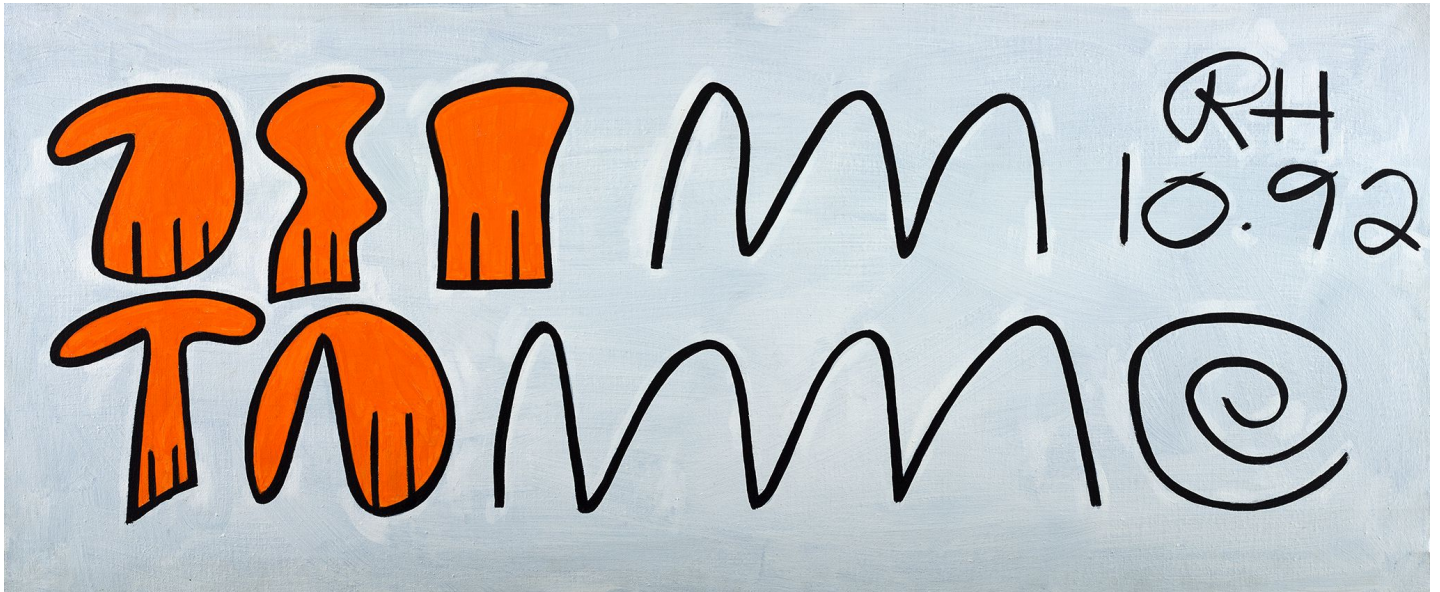

# BERRY ■ CAMPBELL

Raymond Hendler, *RH 10.92*, 1992  
Acrylic on canvas, 21 x 50 in. (53.3 x 127 cm)  
HEN-00186