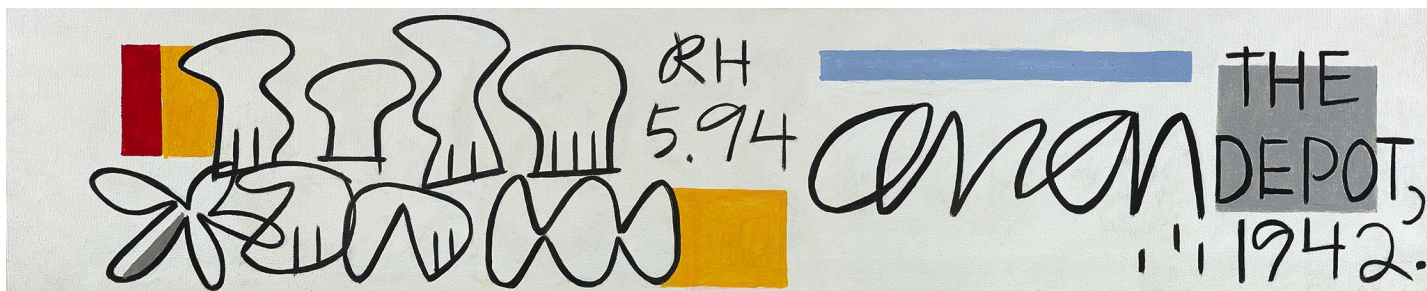

BERRY ■ CAMPBELL

Raymond Hendler, *The Depot 1942*, 1994
Acrylic on canvas, 12 x 60 in. (30.5 x 152.4 cm)
HEN-00184