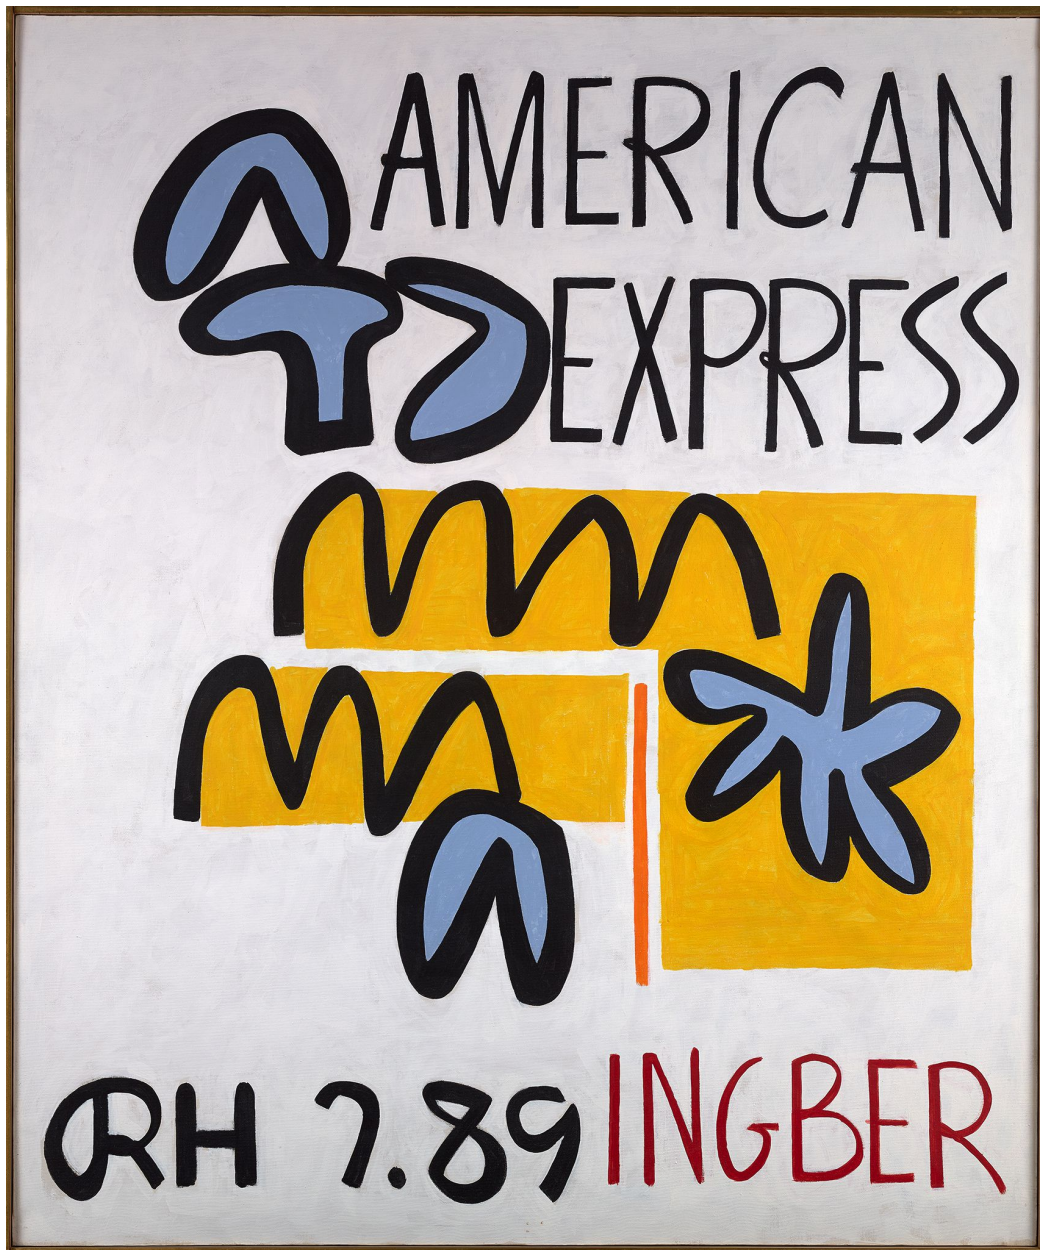

BERRY ■ CAMPBELL

Raymond Hendler, *American Express*, 1989
Acrylic on canvas, 60 x 50 in. (152.4 x 127 cm)
HEN-00166