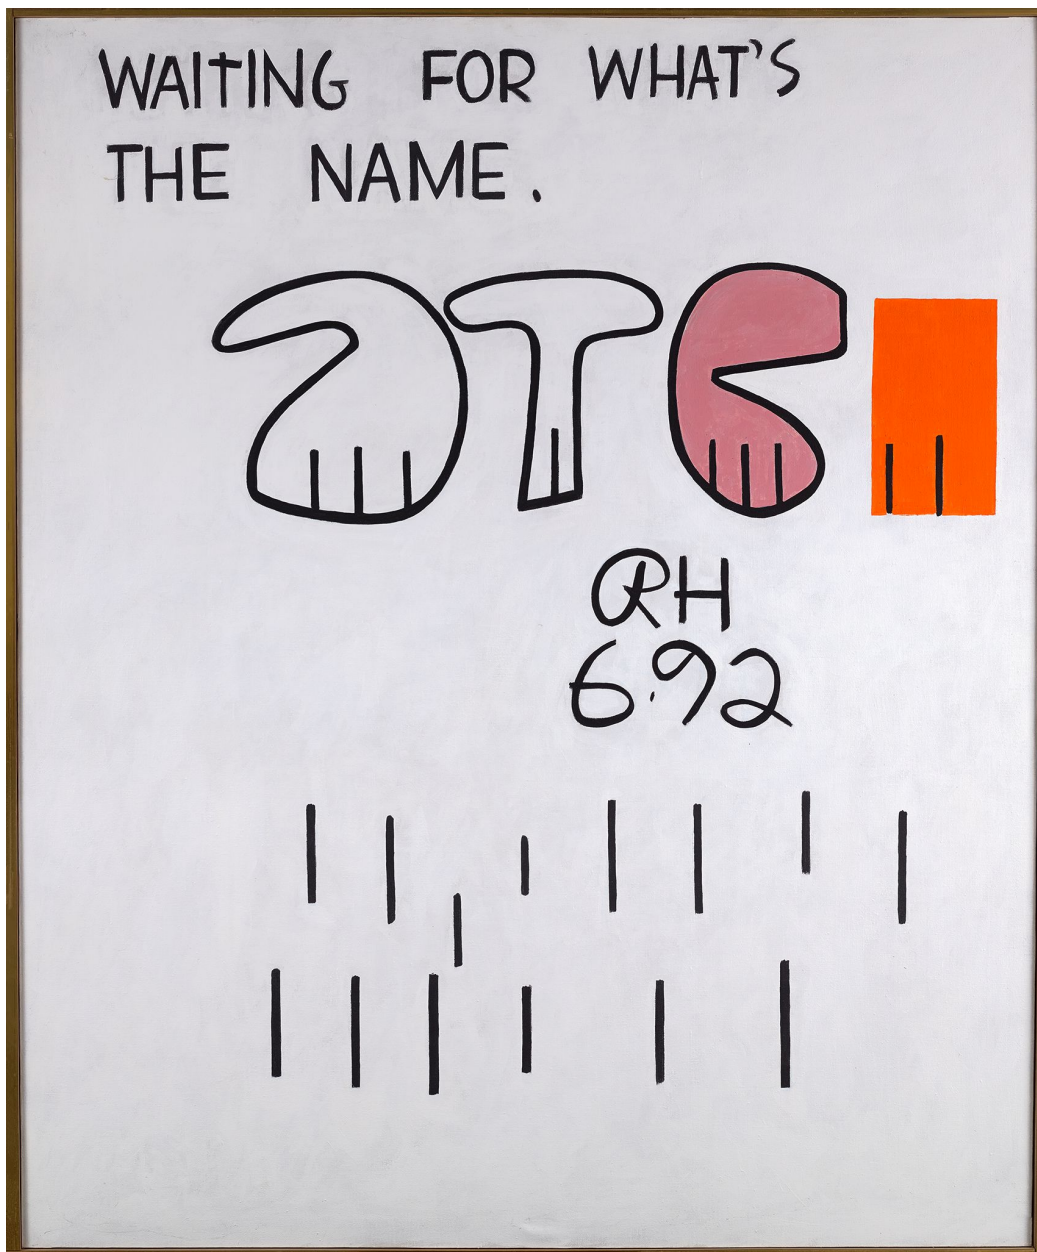

BERRY ■ CAMPBELL

Raymond Hendler, *Waiting For What's the Name*, 1992
Acrylic on canvas, 60 x 50 in. (152.4 x 127 cm)
HEN-00165