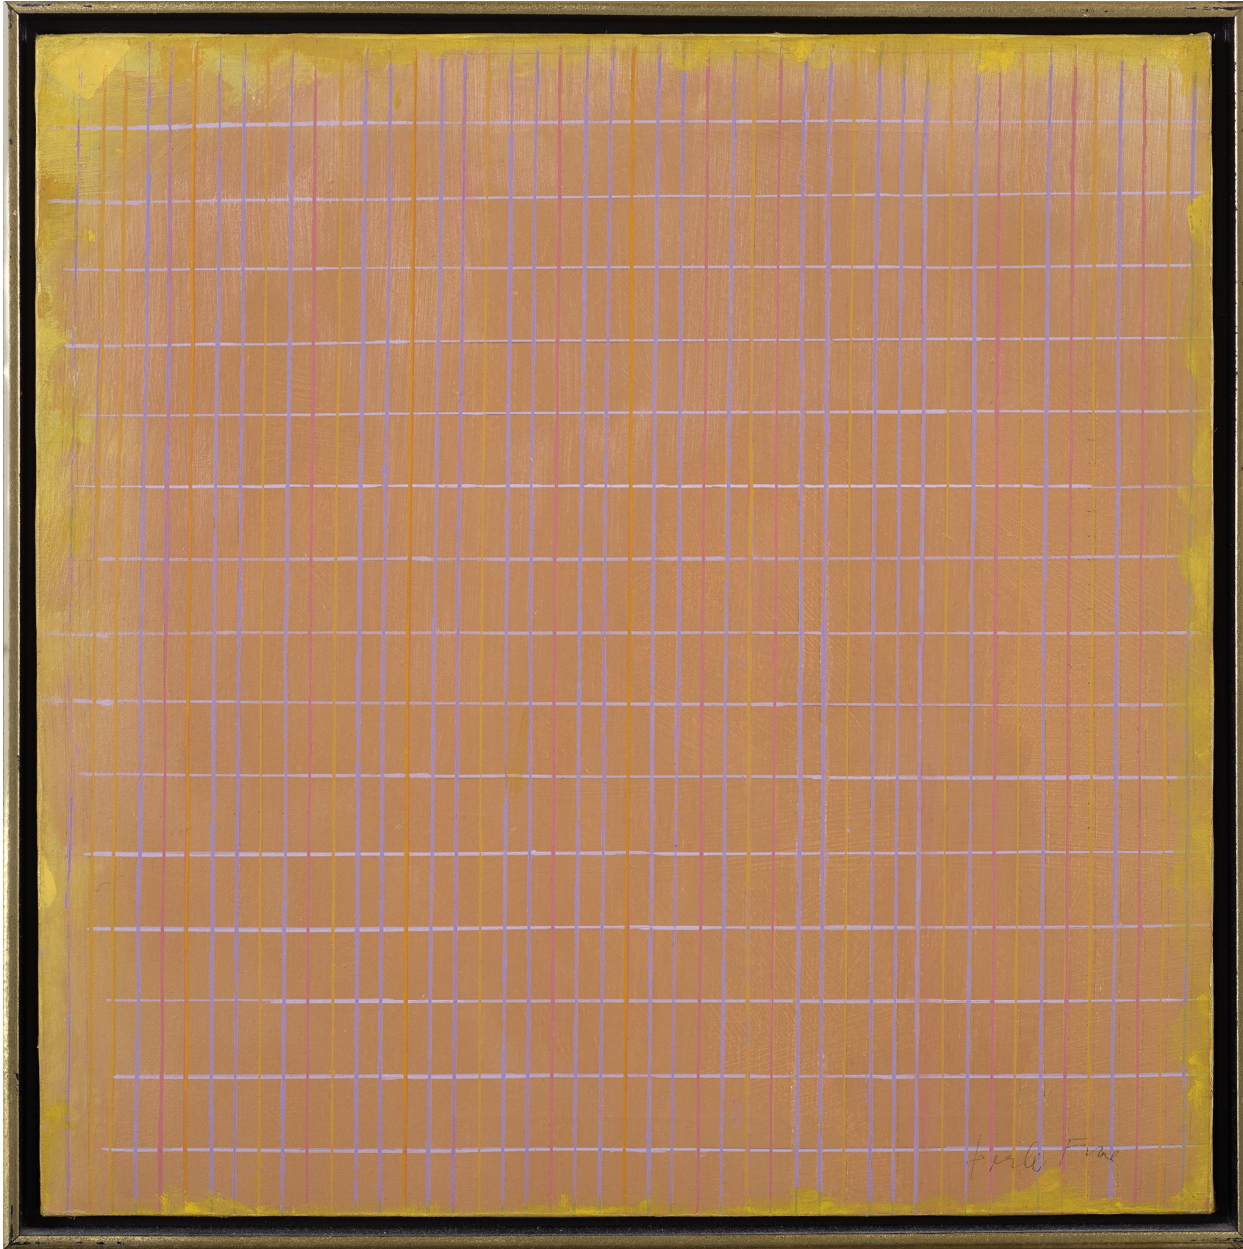

BERRY ■ CAMPBELL

Perle Fine, *Sketch for Accordment Series Indian Summer* | SOLD, 1977
Acrylic and oil on canvas, 18 1/8 x 18 in. (46 x 45.7 cm)
FIN-00001